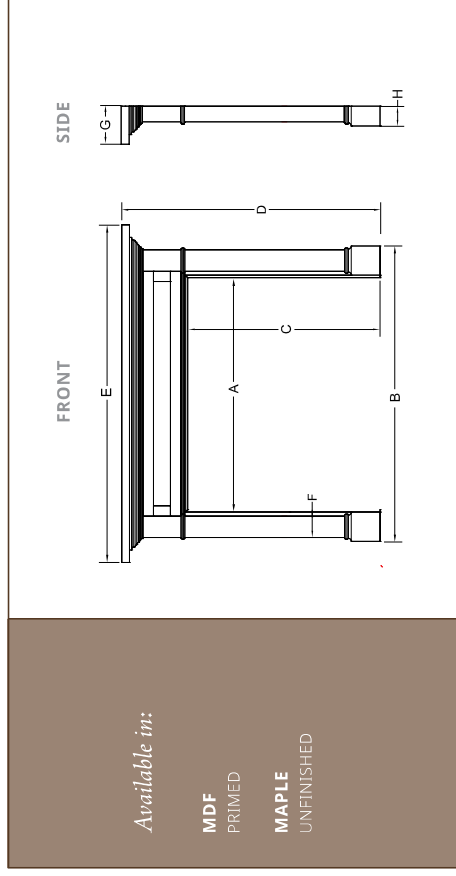

ROXBOROUGH Signature Series

- TRADITIONAL STYLE
- SHOWN WITH CUSTOM PAINT AND PARCHWOOD MARBLE

Roxborough	A	B	C	D	E	F	G	H	I
	OPENING WIDTH	OUTSIDE WIDTH	OPENING HEIGHT	OUTSIDE HEIGHT	TOP WIDTH	LEG WIDTH	SHELF DEPTH	LEG DEPTH	RECOMMENDED SET SIZE
A SIZE	44"	56"	36-1/2"	49"	64"	4"	7-1/4"	3"	2
B SIZE	48"	60"	39-1/2"	52"	68"	4"	7-1/4"	3"	2
C SIZE	53"	65"	42"	54-1/2"	73"	4"	7-1/4"	3"	1