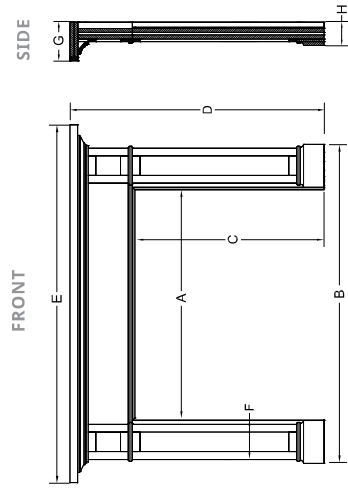

## ACADIA Signature Series

Available in:

**MDF**  
PRIMED

**MAPLE**  
UNFINISHED

- TRADITIONAL STYLE
- SHOWN WITH CUSTOM PAINT AND ARCTIC GRAY MARBLE

Acadia	A OPENING WIDTH	B OUTSIDE WIDTH	C OPENING HEIGHT	D OUTSIDE HEIGHT	E TOP WIDTH	F LEG WIDTH	G SHELF DEPTH	H LEG DEPTH	I RECOMMENDED SET SIZE
<b>A SIZE</b>	44"	61-1/2"	36-1/2"	49"	69"	6-3/4"	7-1/2"	3-3/4"	1
<b>B SIZE</b>	48"	65-1/2"	39-1/2"	52"	73"	6-3/4"	7-1/2"	3-3/4"	1
<b>C SIZE</b>	53"	70"	42"	54-1/2"	78"	6-3/4"	7-1/2"	3-3/4"	1