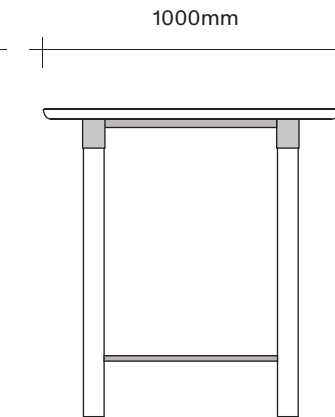

SIMON JAMES

Underline Bar Leaner - L2200 x W1000 x H1000
Seats 4-6 people

Underline Bar Leaner - L2500 x W1000 x H1000
Seats 6-8 people