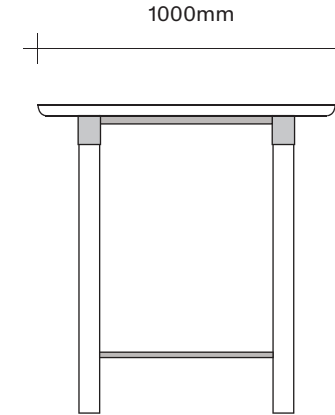

SIMON JAMES

Underline Bar Leaner - L2200 x W1000 x H1000
Seats 4-6 people

Underline Bar Leaner - L2500 x W1000 x H1000
Seats 6-8 people