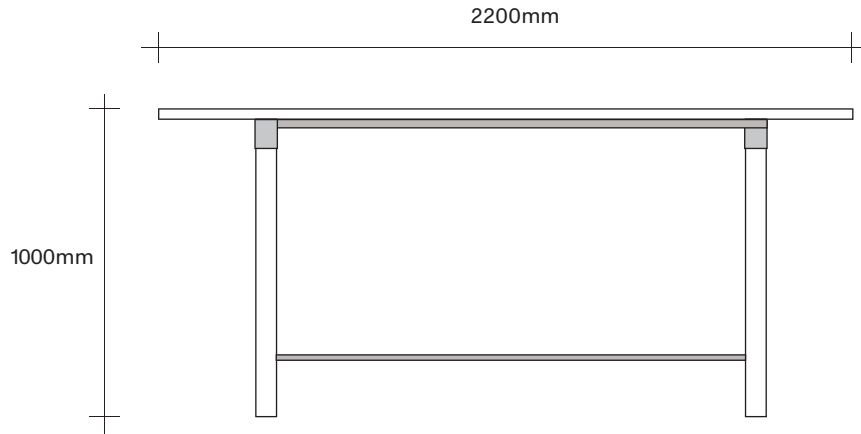

SIMON JAMES

Underline Bar Leaner - L2200 x W1000 x H1000
Seats 4-6 people

Underline Bar Leaner - L2500 x W1000 x H1000
Seats 6-8 people