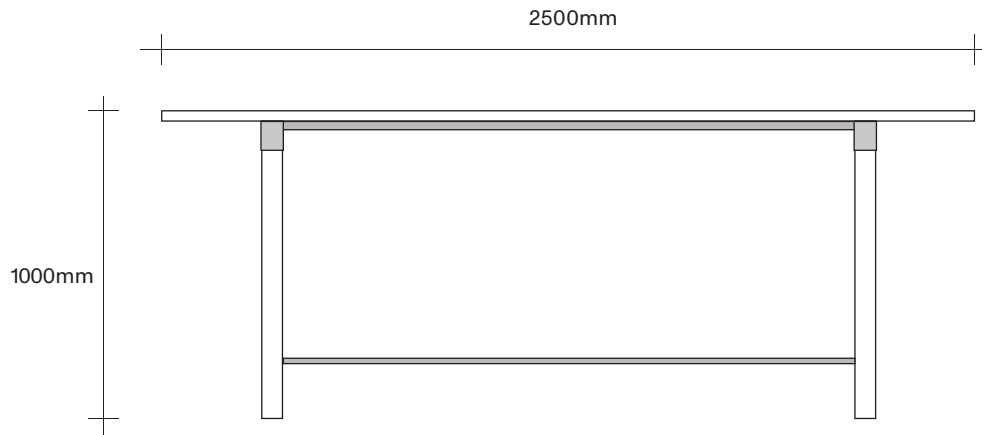

SIMON JAMES

Underline Bar Leaner - L2200 x W1000 x H1000
Seats 4-6 people

Underline Bar Leaner - L2500 x W1000 x H1000
Seats 6-8 people