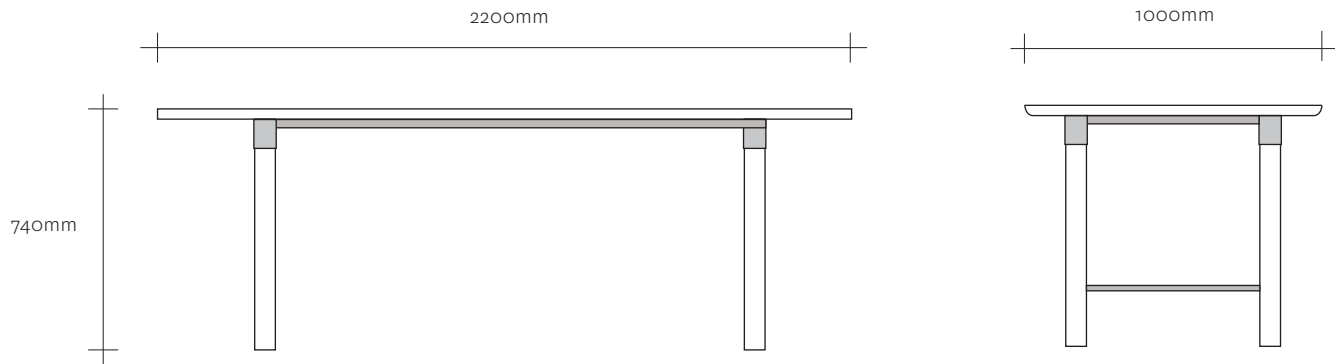

UNDERLINE DINING TABLE STANDARD SIZES

The Underline table collection explores the integrated seamless connection point between steel and wood.

Designed to accommodate a number of different home and work environments this table comes in variations of round, rectangle and cafe.

This table is produced from solid oak timber, and is finished with a clear two-pot lacquer.

UNDERLINE ROUND DINING TABLE - dia 1200mm
Seats 4 people

UNDERLINE ROUND DINING TABLE - dia 1400mm
Seats 5 people

UNDERLINE ROUND DINING TABLE - dia 1600mm
Seats 6 people

UNDERLINE DINING TABLE STANDARD SIZES

UNDERLINE RECTANGLE DINING TABLE - 2200 x 1000mm
Seats 4-6 people

UNDERLINE RECTANGLE DINING TABLE - 2500 x 1000mm
Seats 6-8 people