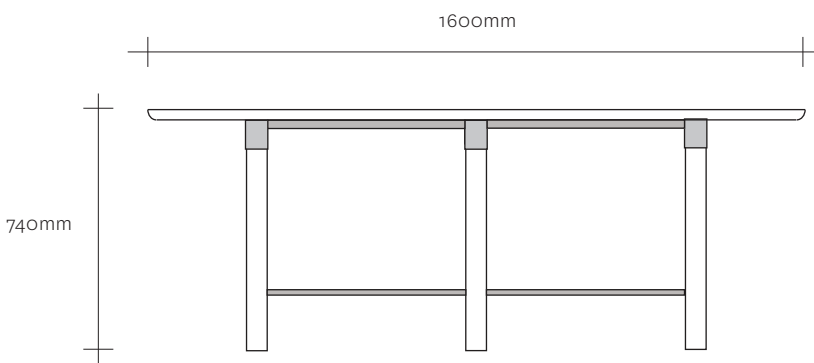

UNDERLINE DINING TABLE STANDARD SIZES

The Underline table collection explores the integrated seamless connection point between steel and wood.

Designed to accommodate a number of different home and work environments this table comes in variations of round, rectangle and cafe.

This table is produced from solid oak timber, and is finished with a clear two-pot lacquer.

UNDERLINE ROUND DINING TABLE - dia 1200mm
Seats 4 people

UNDERLINE ROUND DINING TABLE - dia 1400mm
Seats 5 people

UNDERLINE ROUND DINING TABLE - dia 1600mm
Seats 6 people

UNDERLINE DINING TABLE STANDARD SIZES

UNDERLINE RECTANGLE DINING TABLE - 2200 x 1000mm
Seats 4-6 people

UNDERLINE RECTANGLE DINING TABLE - 2500 x 1000mm
Seats 6-8 people