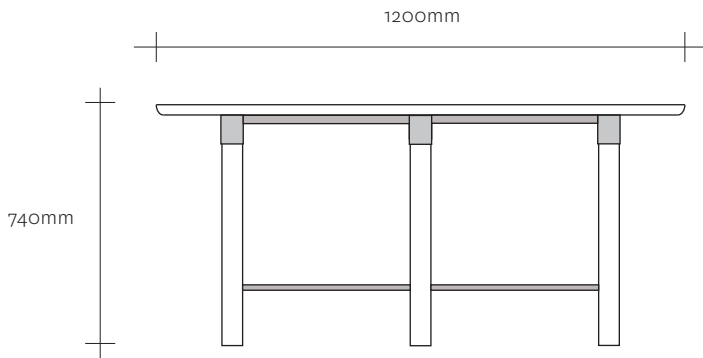

UNDERLINE DINING TABLE STANDARD SIZES

The Underline table collection explores the integrated seamless connection point between steel and wood.

Designed to accommodate a number of different home and work environments this table comes in variations of round, rectangle and cafe.

This table is produced from solid oak timber, and is finished with a clear two-pot lacquer.

UNDERLINE ROUND DINING TABLE - dia 1200mm
Seats 4 people

UNDERLINE ROUND DINING TABLE - dia 1400mm
Seats 5 people

UNDERLINE ROUND DINING TABLE - dia 1600mm
Seats 6 people

UNDERLINE DINING TABLE STANDARD SIZES

UNDERLINE RECTANGLE DINING TABLE - 2200 x 1000mm
Seats 4-6 people

UNDERLINE RECTANGLE DINING TABLE - 2500 x 1000mm
Seats 6-8 people