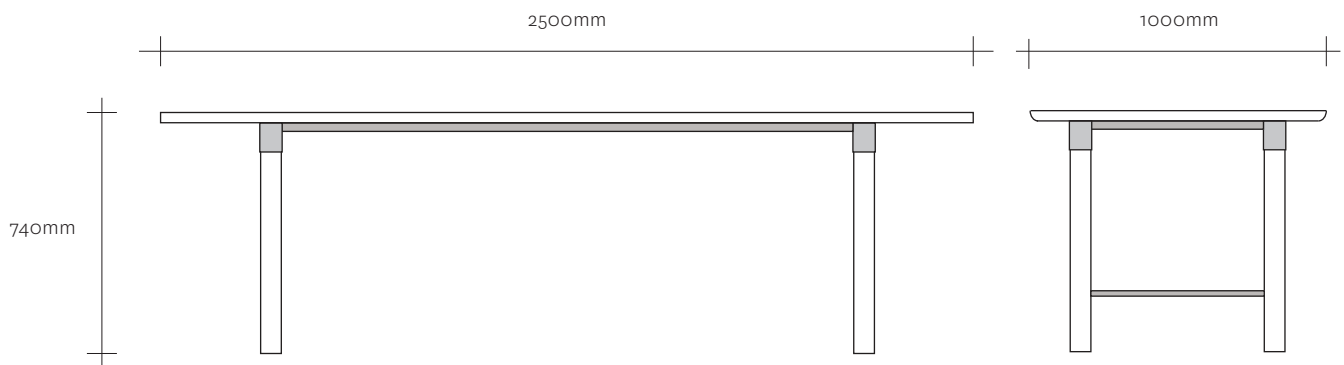

UNDERLINE DINING TABLE STANDARD SIZES

The Underline table collection explores the integrated seamless connection point between steel and wood.

Designed to accommodate a number of different home and work environments this table comes in variations of round, rectangle and cafe.

This table is produced from solid oak timber, and is finished with a clear two-pot lacquer.

UNDERLINE ROUND DINING TABLE - dia 1200mm
Seats 4 people

UNDERLINE ROUND DINING TABLE - dia 1400mm
Seats 5 people

UNDERLINE ROUND DINING TABLE - dia 1600mm
Seats 6 people

UNDERLINE DINING TABLE STANDARD SIZES

UNDERLINE RECTANGLE DINING TABLE - 2200 x 1000mm
Seats 4-6 people

UNDERLINE RECTANGLE DINING TABLE - 2500 x 1000mm
Seats 6-8 people