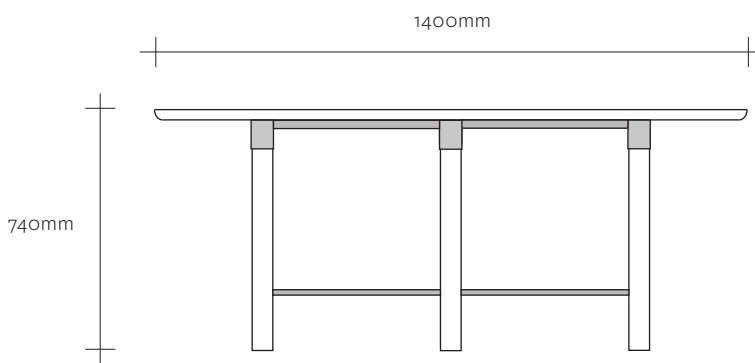

UNDERLINE DINING TABLE STANDARD SIZES

The Underline table collection explores the integrated seamless connection point between steel and wood.

Designed to accommodate a number of different home and work environments this table comes in variations of round, rectangle and cafe.

This table is produced from solid oak timber, and is finished with a clear two-pot lacquer.

UNDERLINE ROUND DINING TABLE - dia 1200mm
Seats 4 people

UNDERLINE ROUND DINING TABLE - dia 1400mm
Seats 5 people

UNDERLINE ROUND DINING TABLE - dia 1600mm
Seats 6 people

UNDERLINE DINING TABLE STANDARD SIZES

UNDERLINE RECTANGLE DINING TABLE - 2200 x 1000mm
Seats 4-6 people

UNDERLINE RECTANGLE DINING TABLE - 2500 x 1000mm
Seats 6-8 people