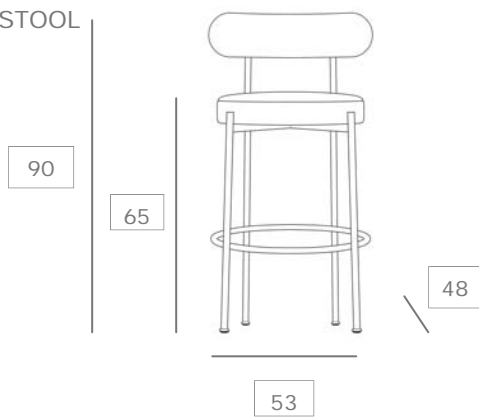

## DIMENSIONS in cm

# JOBS

DIMENSIONS in cm

BARSTOOL

PACKING

Weight	12 kg
Pcs/carton	1
Carton size	52 cm x 52 cm x 102 cm

FABRIC CONSUM

C.O.M Full	0,85 mt x 140 mt
C.O.M Seat	
C.OM Back	
C.O.L Full	1,90 sqm

COUNTER STOOL

PACKING

Weight	12 kg
Pcs/carton	1
Carton size	52 cm x 52 cm x 102 cm

FABRIC CONSUM

C.O.M Full	0,85 mt x 140 mt
C.O.M Seat	
C.OM Back	
C.O.L Full	1,90 sqm

LOUNGE CHAIR

PACKING

Weight	15 kg
Pcs/carton	1
Carton size	69 cm x 69 cm x 79 cm