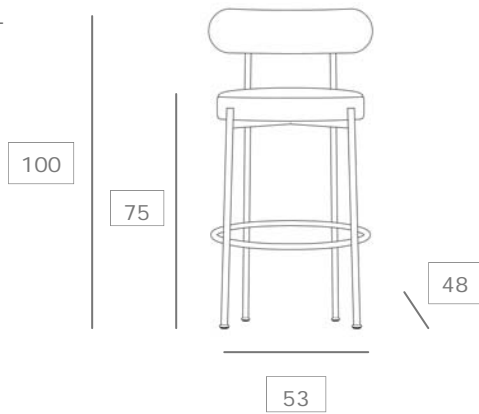

## DIMENSIONS in cm

### FABRIC CONSUM

C.O.M Full	0,85 mt x 1,40 mt
C.O.M Seat	
C.O.M Back	

C.O.L Full	2 sqm
------------	-------

# JOBS

DIMENSIONS in cm

BARSTOOL

PACKING

Weight	12 kg
Pcs/carton	1
Carton size	52 cm x 52 cm x 102 cm

FABRIC CONSUM

C.O.M Full	0,85 mt x 140 mt
C.O.M Seat	
C.OM Back	
C.O.L Full	1,90 sqm

COUNTER STOOL