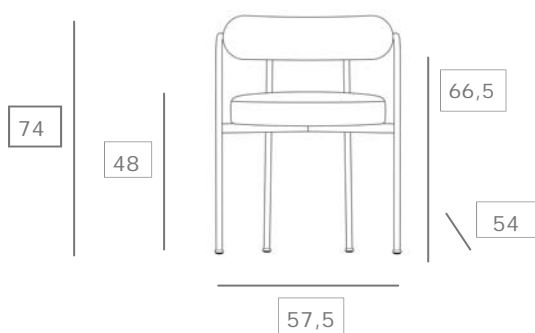

ARMCHAIR

PACKING

Weight	10 kg
Pcs/carton	1
Carton size	57 cm x 61 cm x 77 cm

FABRIC CONSUM

C.O.M Full	0,85 mt x 1,40 mt
C.O.M Seat	
C.O.M Back	

C.O.L Full	2 sqm

JOBS