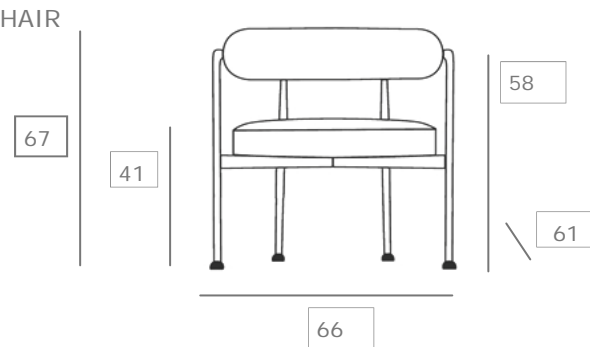

## DIMENSIONS in cm

### FABRIC CONSUM

C.O.M Full	0,85 mt x 1,40 mt
C.O.M Seat	
C.O.M Back	

C.O.L Full	2 sqm
------------	-------

# JOBS

DIMENSIONS in cm

BARSTOOL

PACKING

Weight	12 kg
Pcs/carton	1
Carton size	52 cm x 52 cm x 102 cm

FABRIC CONSUM

C.O.M Full	0,85 mt x 140 mt
C.O.M Seat	
C.OM Back	
C.O.L Full	1,90 sqm

COUNTER STOOL

PACKING

Weight	12 kg
Pcs/carton	1
Carton size	52 cm x 52 cm x 102 cm

FABRIC CONSUM

C.O.M Full	0,85 mt x 140 mt
C.O.M Seat	
C.OM Back	
C.O.L Full	1,90 sqm

LOUNGE CHAIR

PACKING

Weight	15 kg
Pcs/carton	1
Carton size	69 cm x 69 cm x 79 cm