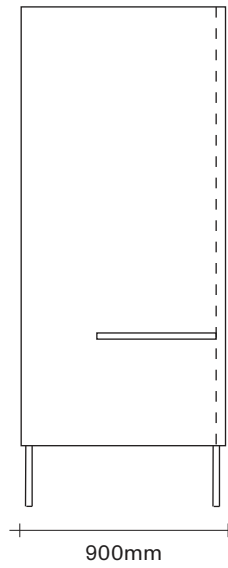

Cabin Desk by Simon James

Furniture & Lighting

61 Upper Queen Street
Eden Terrace
Auckland 1010
Ph +64 9 377 5556
www.simonjames.co.nz

SIMON JAMES

An ideal retreat in an open plan office environment, with its private desk and optional soft wiring and desk lighting, it is the perfect place to plug-in and work alone in quiet. With its roof and semi-enclosed structure, it offers exceptional acoustic qualities in today's modern workspace. Available in a large range of fabric options.

Desk height: 740mm

H2120mm x W1000mm x D900mm

Made in New Zealand

Cabin Desk
H2120mm x W1000mm x D900mm

Furniture & Lighting

61 Upper Queen Street
Eden Terrace
Auckland 1010
Ph +64 9 377 5556
www.simonjames.co.nz