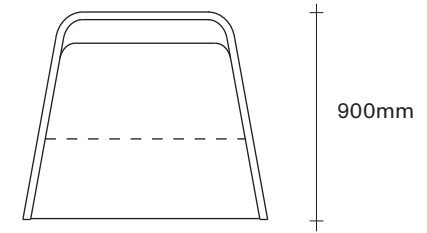

Desk height: 740mm

H2120mm x W1000mm x D900mm

Made in New Zealand

Cabin Desk
H2120mm x W1000mm x D900mm

Furniture & Lighting

61 Upper Queen Street
Eden Terrace
Auckland 1010
Ph +64 9 377 5556
www.simonjames.co.nz