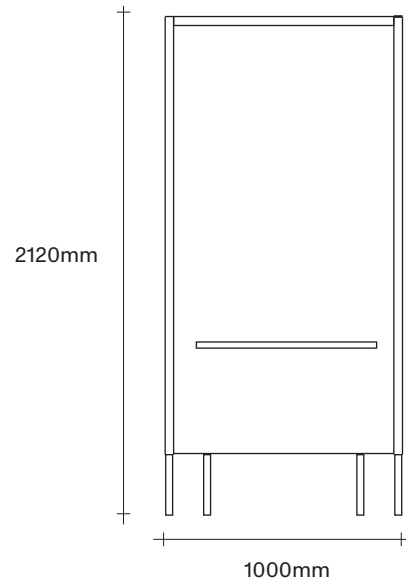

Desk height: 740mm

H2120mm x W1000mm x D900mm

Made in New Zealand

Cabin Desk
H2120mm x W1000mm x D900mm

Furniture & Lighting

61 Upper Queen Street
Eden Terrace
Auckland 1010
Ph +64 9 377 5556
www.simonjames.co.nz