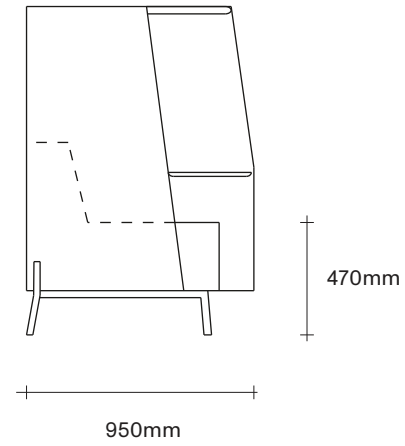

Cabin Chair by Simon James

Furniture & Lighting

SIMON JAMES

61 Upper Queen Street
Eden Terrace
Auckland 1010
Ph +64 9 377 5556
www.simonjames.co.nz

An ideal retreat in an open plan office environment, with its fixed side table and optional soft wiring, it is the perfect place to plug-in and work alone or create a two-person semi-private working space. Available with or without a roof to offer even further acoustic qualities in today's modern workspace. Available in a large range of fabric options.

Floor to seat height: 470mm

H1480mm x W1000mm x D950mm

Made in New Zealand

SIMON JAMES

Cabin Chair - Right Hand Facing
H1480mm x W1000mm x D950mm

Cabin Chair - Left Hand Facing
H1480mm x W1000mm x D950mm

Furniture & Lighting