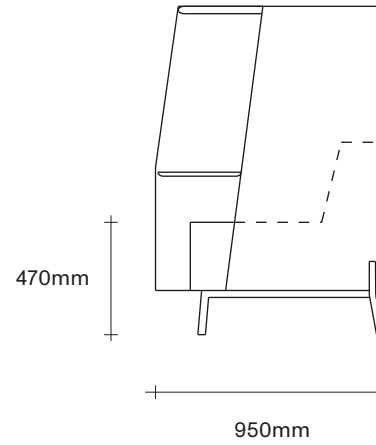

Floor to seat height: 470mm

H1480mm x W1000mm x D950mm

Made in New Zealand

SIMON JAMES

Cabin Chair - Right Hand Facing
H1480mm x W1000mm x D950mm

Cabin Chair - Left Hand Facing
H1480mm x W1000mm x D950mm

Furniture & Lighting