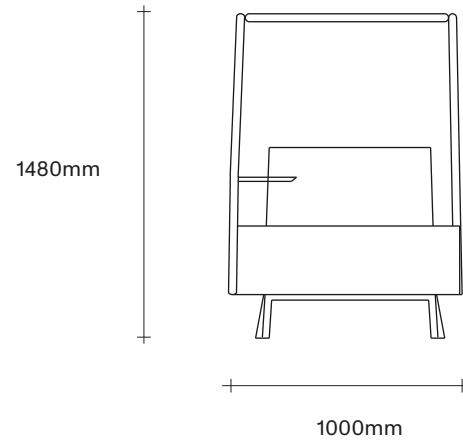

Floor to seat height: 470mm

H1480mm x W1000mm x D950mm

Made in New Zealand

SIMON JAMES

Cabin Chair - Right Hand Facing
H1480mm x W1000mm x D950mm

Cabin Chair - Left Hand Facing
H1480mm x W1000mm x D950mm

Furniture & Lighting