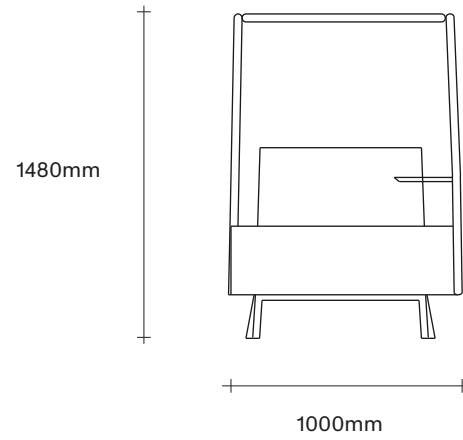

Cabin Chair by Simon James

Furniture & Lighting

SIMON JAMES

61 Upper Queen Street
Eden Terrace
Auckland 1010
Ph +64 9 377 5556
www.simonjames.co.nz

An ideal retreat in an open plan office environment, with its fixed side table and optional soft wiring, it is the perfect place to plug-in and work alone or create a two-person semi-private working space. Available with or without a roof to offer even further acoustic qualities in today's modern workspace. Available in a large range of fabric options.

Floor to seat height: 470mm

H1480mm x W1000mm x D950mm

Made in New Zealand

SIMON JAMES

Cabin Chair - Right Hand Facing
H1480mm x W1000mm x D950mm

Cabin Chair - Left Hand Facing
H1480mm x W1000mm x D950mm

Furniture & Lighting