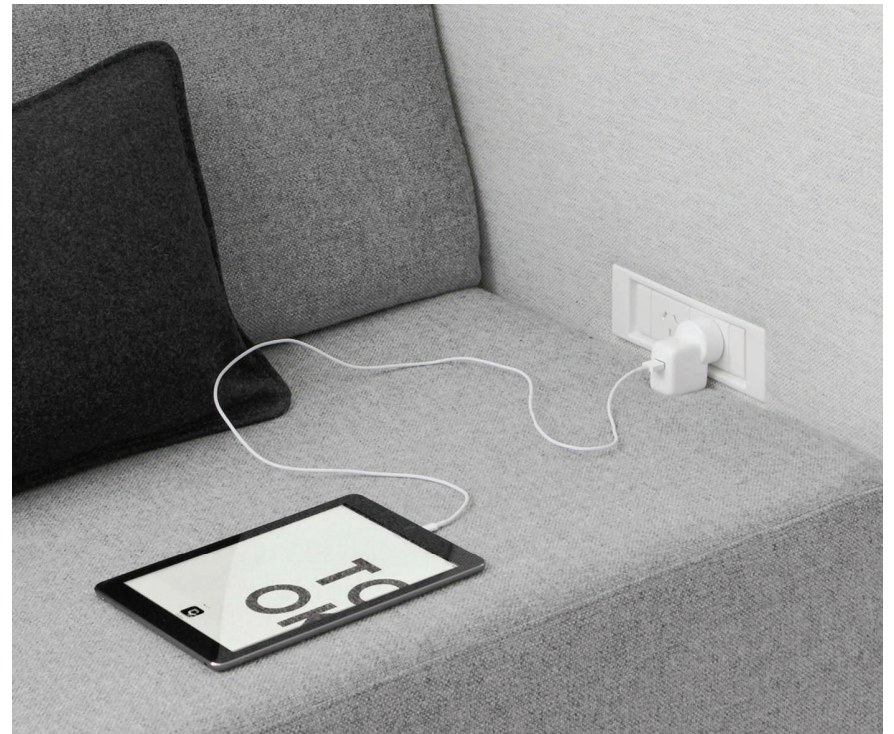

Cabin Chair by Simon James

Furniture & Lighting

SIMON JAMES

61 Upper Queen Street
Eden Terrace
Auckland 1010
Ph +64 9 377 5556
www.simonjames.co.nz

An ideal retreat in an open plan office environment, with its fixed side table and optional soft wiring, it is the perfect place to plug-in and work alone or create a two-person semi-private working space. Available with or without a roof to offer even further acoustic qualities in today's modern workspace. Available in a large range of fabric options.

Floor to seat height: 470mm

H1480mm x W1000mm x D950mm

Made in New Zealand

SIMON JAMES

Cabin Chair - Right Hand Facing
H1480mm x W1000mm x D950mm

Cabin Chair - Left Hand Facing
H1480mm x W1000mm x D950mm

Furniture & Lighting