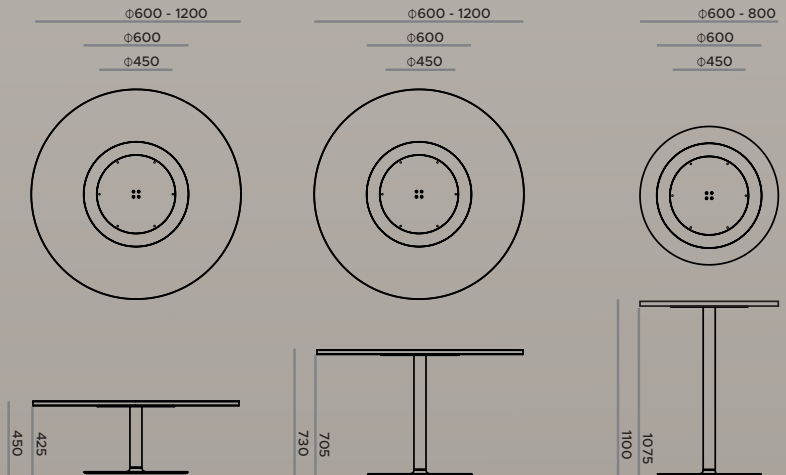

VALVE ROUND 600

Heights allow for a 25mm thick top
Optional glides add 10mm to height.