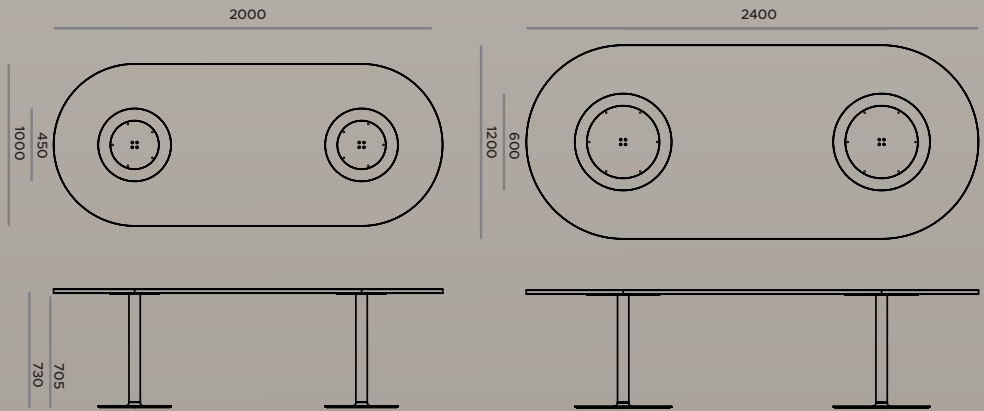

VALVE ROUND MULTI

Heights allow for a 25mm thick top
Optional glides add 10mm to height.
MDF and Particle board recommended