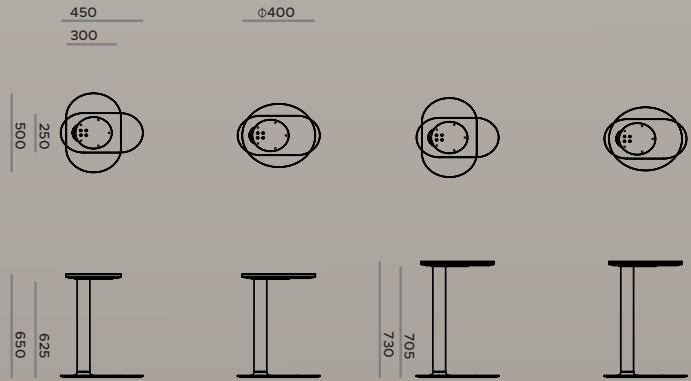

## VALVE SQUARE 600

Heights allow for a 25mm thick top  
Optional glides add 10mm to height.

**VALVE**

LAPTOP

# VALVE LAPTOP

Heights allow for a 25mm thick top  
Optional glides add 10mm to height.