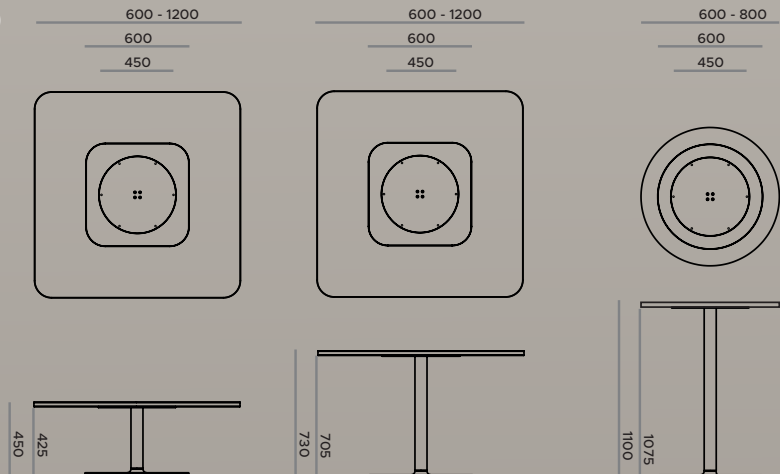

VALVE SQUARE 600

Heights allow for a 25mm thick top
Optional glides add 10mm to height.