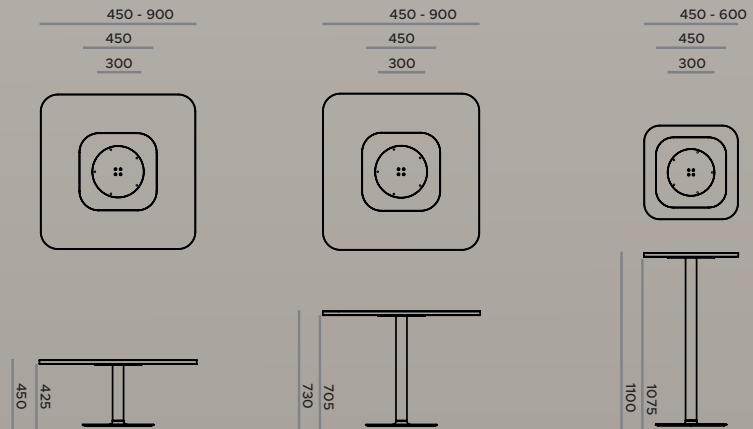

## VALVE ROUND 600

Heights allow for a 25mm thick top  
Optional glides add 10mm to height.

**VALVE**

SQUARE

## VALVE SQUARE 450

Heights allow for a 25mm thick top  
Optional glides add 10mm to height.