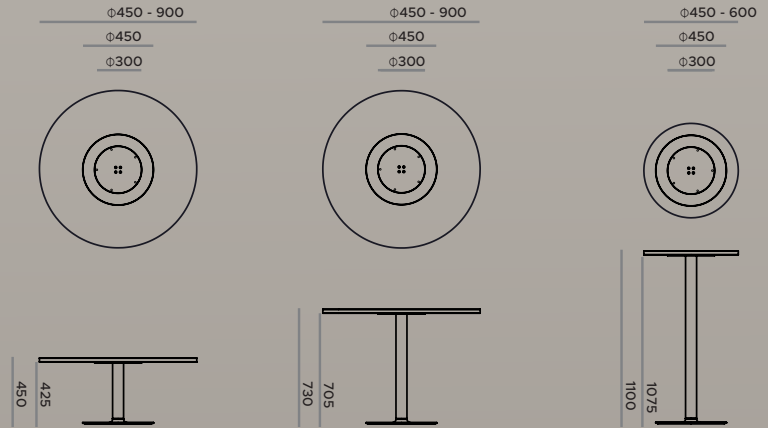

VALVE ROUND 450

Heights allow for a 25mm thick top
Optional glides add 10mm to height.