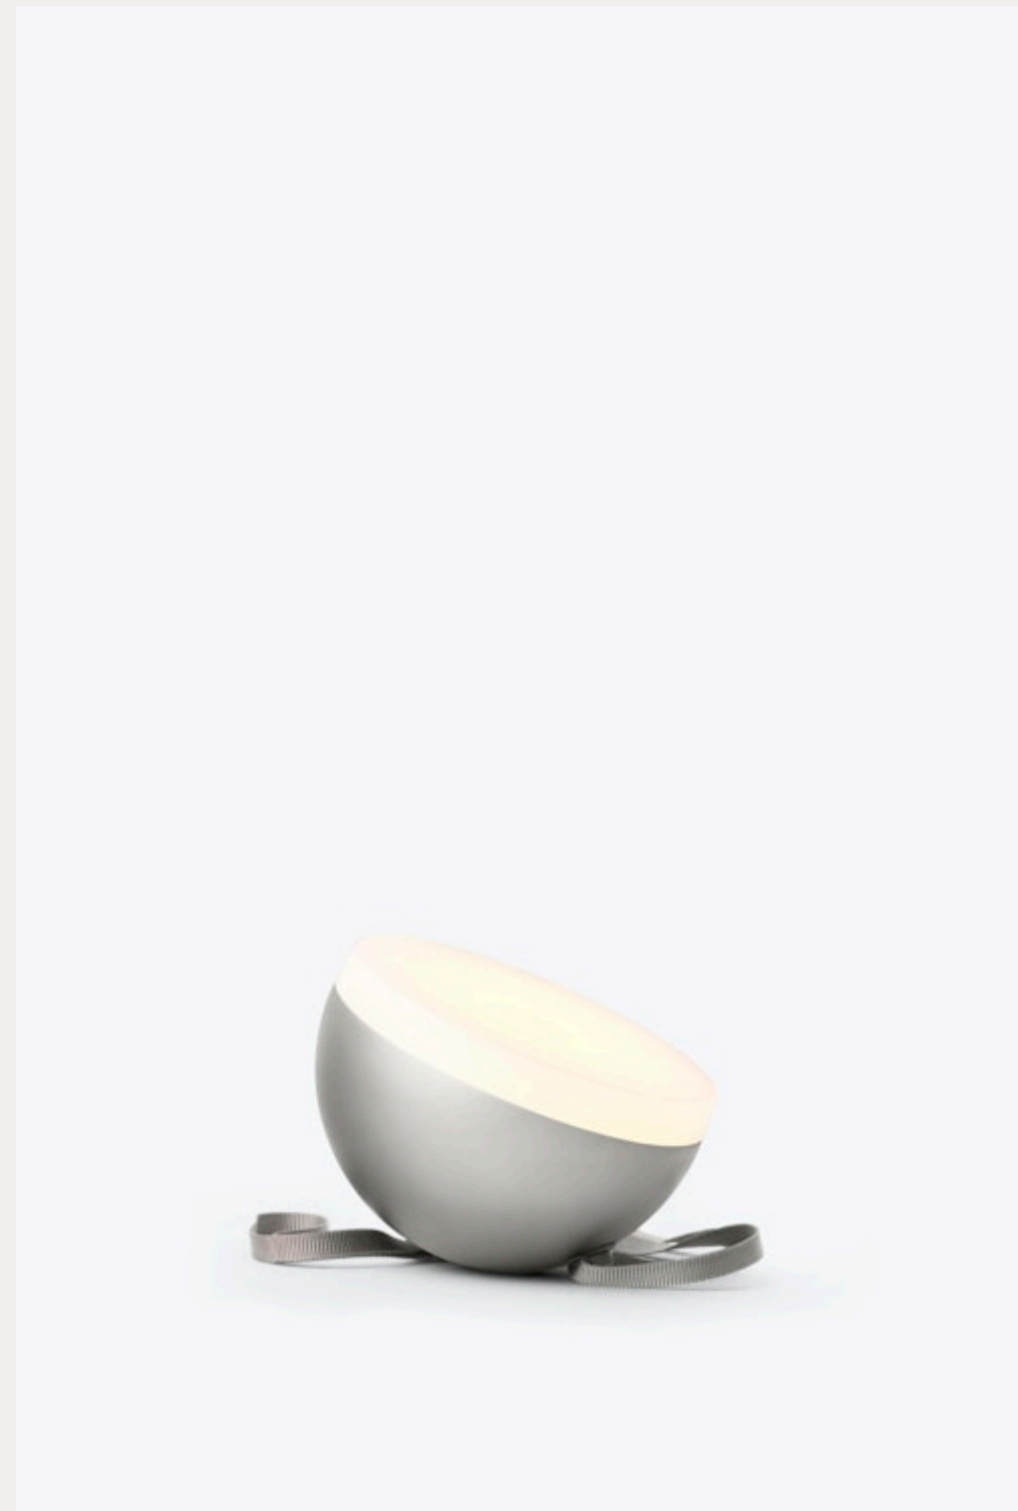

New Works Studio

Sphere is a sculptural luminous object that you can take with you everywhere you go. With its geometric crescent shape this portable light lends an air of mystery to its surroundings, while offering long-lasting utility through clever features. The lamp is water, dust, and impact-resistant and features a strap for holding or hanging the light. The curved shape rests comfortably in the hand and an integrated dimmer with memory function allows you to adjust the light. Move the sphere around the home as needed and take it out onto the balcony, patio, or on excursions to the forest, beach, or park. This alluring lamp is ideal for outdoor gatherings that last beyond dusk.

Specifications

Product Name

Sphere Adventure Light

Designer

New Works Studio

Category

Lighting

Type

Portable Lamp, Outdoor

Year

2022

Material

Powder coated aluminium with polycarbonate shade

Colour/Variant

Warm Grey

Product Dimensions

H: 95 x Ø: 140 mm

Packaging Dimensions

H: 110 x B: 180 x D: 200 mm

Cord

Magnetic charging cable, 2000 mm (fits 5V/1A universal USB adapter)

Weight (Incl. Packaging)

1.5kg

County of Origin

China

Master Packaging

1

Certification

CE, Class II, IP67

Bulb

Light source included

Light Source

2,5W LED, 2700 K, Operating time: 10-11 hours (at 100% brightness), Charging time: 7,5 hours (0-100%)

Dimmability

Integrated touch dimmer with memory

Ean No

5712826216101

Item No

21610

Downloads

Images & Films

Safety Precautions

This product contains a Li-ion battery. Misuse of said battery may lead to potentially hazardous outcomes. Damaged or defective batteries may increase the risk of critical battery failure. In case of smoke, battery swelling, or an odor while charging, terminate charging immediately. New Works Aps does not take responsibility for battery failure prompted by unintended use.

Cleaning & Maintenance

Wipe the product with a soft dry or moist cloth. Do not use any abrasive cleaning tools, and never use strong cleaning agents such as household glass cleaner, white spirit, or turpentine.