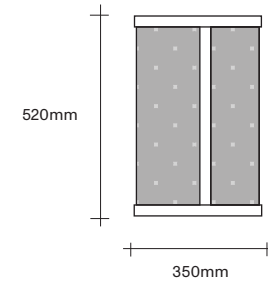

Made in New Zealand

Black

Nero
Marquina
Marble

Black Steel
Base

47 Normanby Road
Mt Eden
Auckland 1024
Ph +64 9 377 5556

simonjames.co.nz

Coffee and Side Table Dimensions

SIMON JAMES

Low Side Table

Tall Side Table

Coffee Table

SIMON JAMES

Copyright © 2017 Simon James Design Limited (SJD)
Private and Confidential. No designs, concepts or ideas in this document
may be used without prior written agreement of SJD.