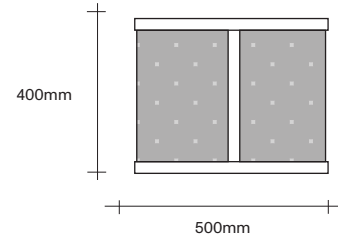

Made in New Zealand

Black

Nero
Marquina
Marble

Black Steel
Base

47 Normanby Road
Mt Eden
Auckland 1024
Ph +64 9 377 5556

simonjames.co.nz

Coffee and Side Table Dimensions

SIMON JAMES

Low Side Table

Tall Side Table

Coffee Table

SIMON JAMES

Copyright © 2017 Simon James Design Limited (SJD)
Private and Confidential. No designs, concepts or ideas in this document
may be used without prior written agreement of SJD.