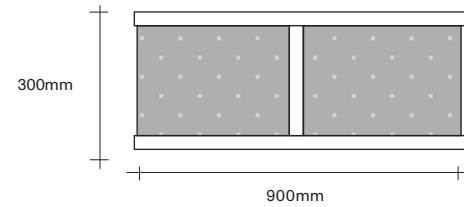

Made in New Zealand

Black

Nero
Marquina
Marble

Black Steel
Base

47 Normanby Road
Mt Eden
Auckland 1024
Ph +64 9 377 5556

simonjames.co.nz

Coffee and Side Table Dimensions

SIMON JAMES

Low Side Table

Tall Side Table

Coffee Table

SIMON JAMES

Copyright © 2017 Simon James Design Limited (SJD)
Private and Confidential. No designs, concepts or ideas in this document
may be used without prior written agreement of SJD.