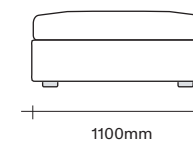

SIMON JAMES

Standard Sofa and Chair Dimensions

2 Seater with Two Arms

3 Seater with Two Arms

2 Seater with One Arm

3 Seater with One Arm

2 Seater No Arms

3 Seater No Arms

850 Ottoman

SIMON JAMES

Long Sofa and Chair Dimensions

2.5 Seater with Two Arms

3 Seater with Two Arms

2.5 Seater with One Arm

3 Seater with One Arm

2.5 Seater No Arms

3 Seater No Arms

1100 Ottoman

Outline Cushion Dimensions

Large Square Cushion

Small Square Cushion

SIMON JAMES

Copyright © 2017 Simon James Design Limited (SJD)
Private and Confidential. No designs, concepts or ideas in this document
may be used without prior written agreement of SJD.