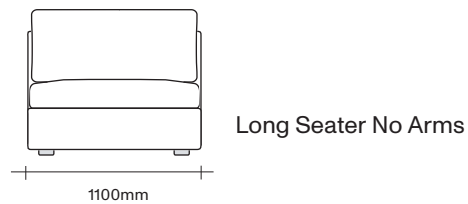

Available in a number of configurations including 2 seater, 3 seater, corner unit and chairs.

Made in New Zealand

47 Normanby Road
Mt Eden
Auckland 1024
Ph +64 9 377 5556

simonjames.co.nz

SIMON JAMES

Chair and One Seater Dimensions

SIMON JAMES

Standard Sofa and Chair Dimensions

2 Seater with Two Arms

3 Seater with Two Arms

2 Seater with One Arm

3 Seater with One Arm

2 Seater No Arms

3 Seater No Arms

850 Ottoman

SIMON JAMES

Long Sofa and Chair Dimensions

2.5 Seater with Two Arms

3 Seater with Two Arms

2.5 Seater with One Arm

3 Seater with One Arm

2.5 Seater No Arms