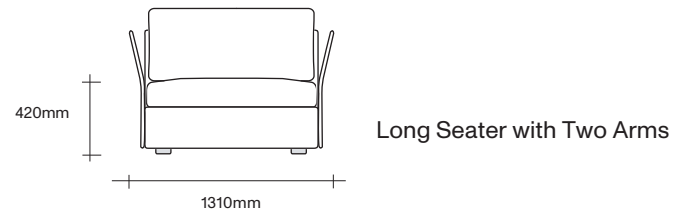

Available in a number of configurations including 2 seater, 3 seater, corner unit and chairs.

Made in New Zealand

47 Normanby Road
Mt Eden
Auckland 1024
Ph +64 9 377 5556

simonjames.co.nz

SIMON JAMES

Chair and One Seater Dimensions

SIMON JAMES

Standard Sofa and Chair Dimensions

2 Seater with Two Arms

3 Seater with Two Arms

2 Seater with One Arm

3 Seater with One Arm

2 Seater No Arms

3 Seater No Arms

850 Ottoman

SIMON JAMES

Long Sofa and Chair Dimensions

2.5 Seater with Two Arms

3 Seater with Two Arms

2.5 Seater with One Arm

3 Seater with One Arm

2.5 Seater No Arms