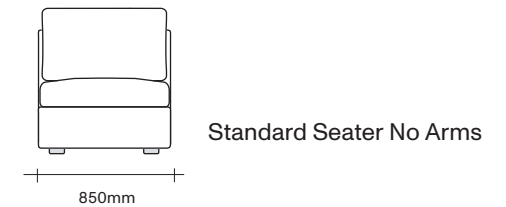

Available in a number of configurations including 2 seater, 3 seater, corner unit and chairs.

Made in New Zealand

47 Normanby Road
Mt Eden
Auckland 1024
Ph +64 9 377 5556

simonjames.co.nz

SIMON JAMES

Chair and One Seater Dimensions

SIMON JAMES

Standard Sofa and Chair Dimensions

2 Seater with Two Arms

3 Seater with Two Arms

2 Seater with One Arm

3 Seater with One Arm

2 Seater No Arms

3 Seater No Arms

850 Ottoman

SIMON JAMES

Long Sofa and Chair Dimensions

2.5 Seater with Two Arms

3 Seater with Two Arms

2.5 Seater with One Arm

3 Seater with One Arm

2.5 Seater No Arms