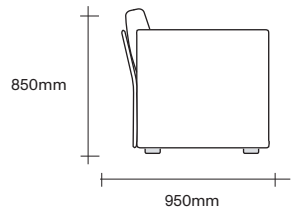

Available in a number of configurations including 2 seater, 3 seater, corner unit and chairs.

Made in New Zealand

47 Normanby Road
Mt Eden
Auckland 1024
Ph +64 9 377 5556

simonjames.co.nz

SIMON JAMES

Chair and One Seater Dimensions

SIMON JAMES

Standard Sofa and Chair Dimensions

2 Seater with Two Arms

3 Seater with Two Arms

2 Seater with One Arm

3 Seater with One Arm

2 Seater No Arms

3 Seater No Arms

850 Ottoman

SIMON JAMES

Long Sofa and Chair Dimensions

2.5 Seater with Two Arms

3 Seater with Two Arms

2.5 Seater with One Arm

3 Seater with One Arm

2.5 Seater No Arms