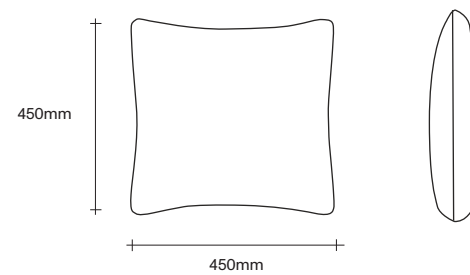

850 Ottoman

SIMON JAMES

Long Sofa and Chair Dimensions

2.5 Seater with Two Arms

3 Seater with Two Arms

2.5 Seater with One Arm

3 Seater with One Arm

2.5 Seater No Arms

3 Seater No Arms

1100 Ottoman

Outline Cushion Dimensions

Large Square Cushion

Small Square Cushion

SIMON JAMES

Copyright © 2017 Simon James Design Limited (SJD)
Private and Confidential. No designs, concepts or ideas in this document
may be used without prior written agreement of SJD.