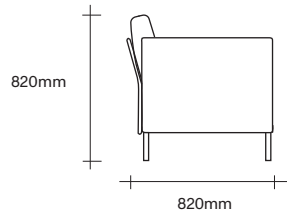

Available in a number of configurations including 2 seater, 3 seater, corner unit and chairs.

Made in New Zealand

47 Normanby Road
Mt Eden
Auckland 1024
Ph +64 9 377 5556

simonjames.co.nz

SIMON JAMES

Chair and One Seater Dimensions

SIMON JAMES

Standard Sofa and Chair Dimensions

2 Seater with Two Arms

3 Seater with Two Arms

2 Seater with One Arm

3 Seater with One Arm

2 Seater No Arms

3 Seater No Arms

850 Ottoman

SIMON JAMES

Long Sofa and Chair Dimensions

2.5 Seater with Two Arms

3 Seater with Two Arms

2.5 Seater with One Arm

3 Seater with One Arm

2.5 Seater No Arms

3 Seater No Arms

1100 Ottoman

Outline Cushion Dimensions

Large Square Cushion

Small Square Cushion

SIMON JAMES

Copyright © 2017 Simon James Design Limited (SJD)
Private and Confidential. No designs, concepts or ideas in this document
may be used without prior written agreement of SJD.