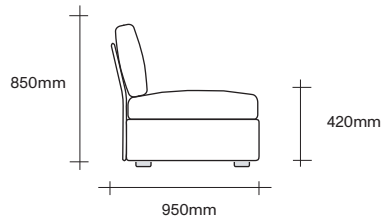

Available in a number of configurations including 2 seater, 3 seater, corner unit and chairs.

Made in New Zealand

47 Normanby Road
Mt Eden
Auckland 1024
Ph +64 9 377 5556

simonjames.co.nz

SIMON JAMES

Chair and One Seater Dimensions

SIMON JAMES

Standard Sofa and Chair Dimensions

2 Seater with Two Arms

3 Seater with Two Arms

2 Seater with One Arm

3 Seater with One Arm

2 Seater No Arms

3 Seater No Arms

850 Ottoman

SIMON JAMES

Long Sofa and Chair Dimensions

2.5 Seater with Two Arms

3 Seater with Two Arms

2.5 Seater with One Arm

3 Seater with One Arm

2.5 Seater No Arms

3 Seater No Arms

1100 Ottoman

Outline Cushion Dimensions

Large Square Cushion

Small Square Cushion

SIMON JAMES

Copyright © 2017 Simon James Design Limited (SJD)
Private and Confidential. No designs, concepts or ideas in this document
may be used without prior written agreement of SJD.