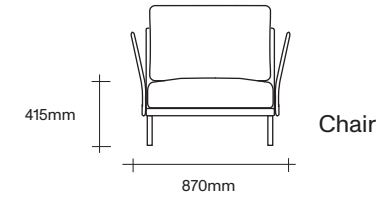

Available in a number of configurations including 2 seater, 3 seater, corner unit and chairs.

Made in New Zealand

47 Normanby Road
Mt Eden
Auckland 1024
Ph +64 9 377 5556

simonjames.co.nz

SIMON JAMES

Chair and One Seater Dimensions

SIMON JAMES

Standard Sofa and Chair Dimensions

2 Seater with Two Arms

3 Seater with Two Arms

2 Seater with One Arm

3 Seater with One Arm

2 Seater No Arms

3 Seater No Arms

850 Ottoman

SIMON JAMES

Long Sofa and Chair Dimensions

2.5 Seater with Two Arms

3 Seater with Two Arms

2.5 Seater with One Arm

3 Seater with One Arm

2.5 Seater No Arms

3 Seater No Arms

1100 Ottoman

Outline Cushion Dimensions

Large Square Cushion

Small Square Cushion

SIMON JAMES

Copyright © 2017 Simon James Design Limited (SJD)
Private and Confidential. No designs, concepts or ideas in this document
may be used without prior written agreement of SJD.