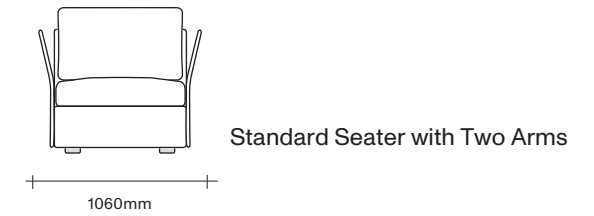

Available in a number of configurations including 2 seater, 3 seater, corner unit and chairs.

Made in New Zealand

47 Normanby Road
Mt Eden
Auckland 1024
Ph +64 9 377 5556

simonjames.co.nz

SIMON JAMES

Chair and One Seater Dimensions

SIMON JAMES

Standard Sofa and Chair Dimensions

2 Seater with Two Arms

3 Seater with Two Arms

2 Seater with One Arm

3 Seater with One Arm

2 Seater No Arms

3 Seater No Arms

850 Ottoman

SIMON JAMES

Long Sofa and Chair Dimensions

2.5 Seater with Two Arms

3 Seater with Two Arms

2.5 Seater with One Arm

3 Seater with One Arm

2.5 Seater No Arms