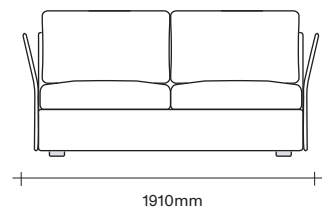

Available in a number of configurations including 2 seater, 3 seater, corner unit and chairs.

Made in New Zealand

47 Normanby Road
Mt Eden
Auckland 1024
Ph +64 9 377 5556

simonjames.co.nz

SIMON JAMES

Chair and One Seater Dimensions

SIMON JAMES

Standard Sofa and Chair Dimensions

2 Seater with Two Arms

3 Seater with Two Arms

2 Seater with One Arm

3 Seater with One Arm

2 Seater No Arms

3 Seater No Arms

850 Ottoman

SIMON JAMES

Long Sofa and Chair Dimensions

2.5 Seater with Two Arms

3 Seater with Two Arms

2.5 Seater with One Arm

3 Seater with One Arm

2.5 Seater No Arms

3 Seater No Arms

1100 Ottoman

Outline Cushion Dimensions

Large Square Cushion

Small Square Cushion

SIMON JAMES

Copyright © 2017 Simon James Design Limited (SJD)
Private and Confidential. No designs, concepts or ideas in this document
may be used without prior written agreement of SJD.