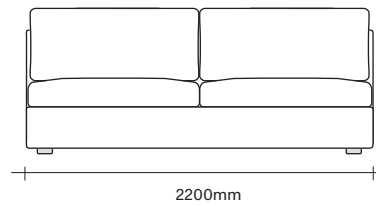

SIMON JAMES

Standard Sofa and Chair Dimensions

2 Seater with Two Arms

3 Seater with Two Arms

2 Seater with One Arm

3 Seater with One Arm

2 Seater No Arms

3 Seater No Arms

850 Ottoman

SIMON JAMES

Long Sofa and Chair Dimensions

2.5 Seater with Two Arms

3 Seater with Two Arms

2.5 Seater with One Arm

3 Seater with One Arm

2.5 Seater No Arms

3 Seater No Arms

1100 Ottoman

Outline Cushion Dimensions

Large Square Cushion

Small Square Cushion

SIMON JAMES

Copyright © 2017 Simon James Design Limited (SJD)
Private and Confidential. No designs, concepts or ideas in this document
may be used without prior written agreement of SJD.