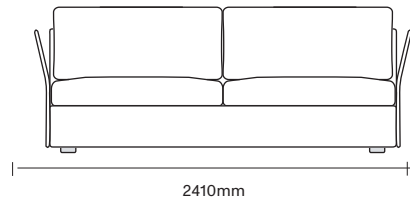

Available in a number of configurations including 2 seater, 3 seater, corner unit and chairs.

Made in New Zealand

47 Normanby Road
Mt Eden
Auckland 1024
Ph +64 9 377 5556

simonjames.co.nz

SIMON JAMES

Chair and One Seater Dimensions

SIMON JAMES

Standard Sofa and Chair Dimensions

2 Seater with Two Arms

3 Seater with Two Arms

2 Seater with One Arm

3 Seater with One Arm

2 Seater No Arms

3 Seater No Arms

850 Ottoman

SIMON JAMES

Long Sofa and Chair Dimensions

2.5 Seater with Two Arms

3 Seater with Two Arms

2.5 Seater with One Arm

3 Seater with One Arm

2.5 Seater No Arms

3 Seater No Arms

1100 Ottoman

Outline Cushion Dimensions

Large Square Cushion

Small Square Cushion

SIMON JAMES

Copyright © 2017 Simon James Design Limited (SJD)
Private and Confidential. No designs, concepts or ideas in this document
may be used without prior written agreement of SJD.