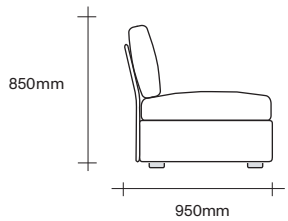

Available in a number of configurations including 2 seater, 3 seater, corner unit and chairs.

Made in New Zealand

47 Normanby Road
Mt Eden
Auckland 1024
Ph +64 9 377 5556

simonjames.co.nz

SIMON JAMES

Chair and One Seater Dimensions

SIMON JAMES

Standard Sofa and Chair Dimensions

2 Seater with Two Arms

3 Seater with Two Arms

2 Seater with One Arm

3 Seater with One Arm

2 Seater No Arms

3 Seater No Arms

850 Ottoman

SIMON JAMES

Long Sofa and Chair Dimensions

2.5 Seater with Two Arms

3 Seater with Two Arms

2.5 Seater with One Arm

3 Seater with One Arm

2.5 Seater No Arms

3 Seater No Arms

1100 Ottoman

Outline Cushion Dimensions

Large Square Cushion

Small Square Cushion

SIMON JAMES

Copyright © 2017 Simon James Design Limited (SJD)
Private and Confidential. No designs, concepts or ideas in this document
may be used without prior written agreement of SJD.