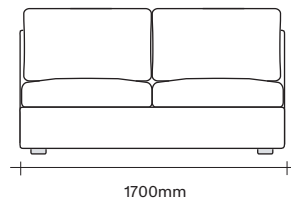

Available in a number of configurations including 2 seater, 3 seater, corner unit and chairs.

Made in New Zealand

47 Normanby Road
Mt Eden
Auckland 1024
Ph +64 9 377 5556

simonjames.co.nz

SIMON JAMES

Chair and One Seater Dimensions

SIMON JAMES

Standard Sofa and Chair Dimensions

2 Seater with Two Arms

3 Seater with Two Arms

2 Seater with One Arm

3 Seater with One Arm

2 Seater No Arms

3 Seater No Arms

850 Ottoman

SIMON JAMES

Long Sofa and Chair Dimensions

2.5 Seater with Two Arms

3 Seater with Two Arms

2.5 Seater with One Arm

3 Seater with One Arm

2.5 Seater No Arms

3 Seater No Arms

1100 Ottoman

Outline Cushion Dimensions

Large Square Cushion

Small Square Cushion

SIMON JAMES

Copyright © 2017 Simon James Design Limited (SJD)
Private and Confidential. No designs, concepts or ideas in this document
may be used without prior written agreement of SJD.