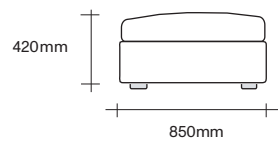

SIMON JAMES

Standard Sofa and Chair Dimensions

2 Seater with Two Arms

3 Seater with Two Arms

2 Seater with One Arm

3 Seater with One Arm

2 Seater No Arms

3 Seater No Arms

850 Ottoman

SIMON JAMES

Long Sofa and Chair Dimensions

2.5 Seater with Two Arms

3 Seater with Two Arms

2.5 Seater with One Arm

3 Seater with One Arm

2.5 Seater No Arms

3 Seater No Arms

1100 Ottoman

Outline Cushion Dimensions

Large Square Cushion

Small Square Cushion

SIMON JAMES

Copyright © 2017 Simon James Design Limited (SJD)
Private and Confidential. No designs, concepts or ideas in this document
may be used without prior written agreement of SJD.