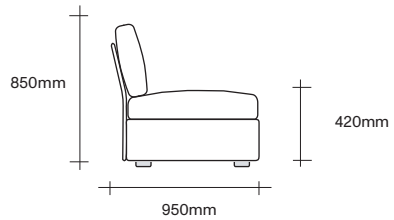

SIMON JAMES

Standard Sofa and Chair Dimensions

2 Seater with Two Arms

3 Seater with Two Arms

2 Seater with One Arm

3 Seater with One Arm

2 Seater No Arms

3 Seater No Arms

850 Ottoman

SIMON JAMES

Long Sofa and Chair Dimensions

2.5 Seater with Two Arms

3 Seater with Two Arms

2.5 Seater with One Arm

3 Seater with One Arm

2.5 Seater No Arms

3 Seater No Arms

1100 Ottoman

Outline Cushion Dimensions

Large Square Cushion

Small Square Cushion

SIMON JAMES

Copyright © 2017 Simon James Design Limited (SJD)
Private and Confidential. No designs, concepts or ideas in this document
may be used without prior written agreement of SJD.