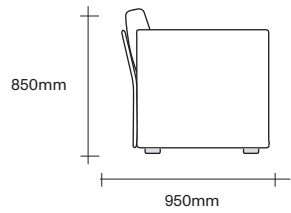

SIMON JAMES

Standard Sofa and Chair Dimensions

2 Seater with Two Arms

3 Seater with Two Arms

2 Seater with One Arm

3 Seater with One Arm

2 Seater No Arms

3 Seater No Arms

850 Ottoman

SIMON JAMES

Long Sofa and Chair Dimensions

2.5 Seater with Two Arms

3 Seater with Two Arms

2.5 Seater with One Arm

3 Seater with One Arm

2.5 Seater No Arms

3 Seater No Arms

1100 Ottoman

Outline Cushion Dimensions

Large Square Cushion

Small Square Cushion

SIMON JAMES

Copyright © 2017 Simon James Design Limited (SJD)
Private and Confidential. No designs, concepts or ideas in this document
may be used without prior written agreement of SJD.