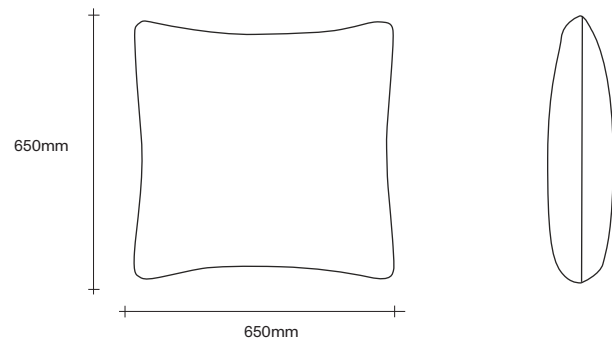

SIMON JAMES

Standard Sofa and Chair Dimensions

2 Seater with Two Arms

3 Seater with Two Arms

2 Seater with One Arm

3 Seater with One Arm

2 Seater No Arms

3 Seater No Arms

850 Ottoman

SIMON JAMES

Long Sofa and Chair Dimensions

2.5 Seater with Two Arms

3 Seater with Two Arms

2.5 Seater with One Arm

3 Seater with One Arm

2.5 Seater No Arms

3 Seater No Arms

1100 Ottoman

Outline Cushion Dimensions

Large Square Cushion

Small Square Cushion

SIMON JAMES

Copyright © 2017 Simon James Design Limited (SJD)
Private and Confidential. No designs, concepts or ideas in this document
may be used without prior written agreement of SJD.