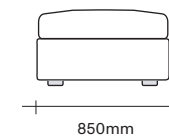

Available in a number of configurations including 2 seater, 3 seater, corner unit and chairs.

Made in New Zealand

47 Normanby Road
Mt Eden
Auckland 1024
Ph +64 9 377 5556

simonjames.co.nz

SIMON JAMES

Chair and One Seater Dimensions

SIMON JAMES

Standard Sofa and Chair Dimensions

2 Seater with Two Arms

3 Seater with Two Arms

2 Seater with One Arm

3 Seater with One Arm

2 Seater No Arms

3 Seater No Arms

850 Ottoman

SIMON JAMES

Long Sofa and Chair Dimensions

2.5 Seater with Two Arms

3 Seater with Two Arms

2.5 Seater with One Arm

3 Seater with One Arm

2.5 Seater No Arms

3 Seater No Arms

1100 Ottoman

Outline Cushion Dimensions

Large Square Cushion

Small Square Cushion

SIMON JAMES

Copyright © 2017 Simon James Design Limited (SJD)
Private and Confidential. No designs, concepts or ideas in this document
may be used without prior written agreement of SJD.