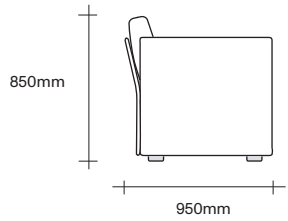

Available in a number of configurations including 2 seater, 3 seater, corner unit and chairs.

Made in New Zealand

47 Normanby Road
Mt Eden
Auckland 1024
Ph +64 9 377 5556

simonjames.co.nz

SIMON JAMES

Chair and One Seater Dimensions

SIMON JAMES

Standard Sofa and Chair Dimensions

2 Seater with Two Arms

3 Seater with Two Arms

2 Seater with One Arm

3 Seater with One Arm

2 Seater No Arms

3 Seater No Arms

850 Ottoman

SIMON JAMES

Long Sofa and Chair Dimensions

2.5 Seater with Two Arms

3 Seater with Two Arms

2.5 Seater with One Arm

3 Seater with One Arm

2.5 Seater No Arms