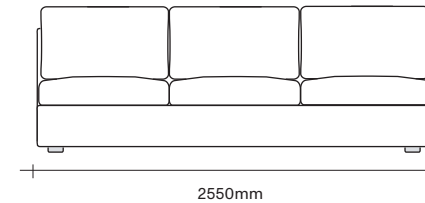

Available in a number of configurations including 2 seater, 3 seater, corner unit and chairs.

Made in New Zealand

47 Normanby Road
Mt Eden
Auckland 1024
Ph +64 9 377 5556

simonjames.co.nz

SIMON JAMES

Chair and One Seater Dimensions

SIMON JAMES

Standard Sofa and Chair Dimensions

2 Seater with Two Arms

3 Seater with Two Arms

2 Seater with One Arm

3 Seater with One Arm

2 Seater No Arms

3 Seater No Arms

850 Ottoman

SIMON JAMES

Long Sofa and Chair Dimensions

2.5 Seater with Two Arms

3 Seater with Two Arms

2.5 Seater with One Arm

3 Seater with One Arm

2.5 Seater No Arms

3 Seater No Arms

1100 Ottoman

Outline Cushion Dimensions

Large Square Cushion

Small Square Cushion

SIMON JAMES

Copyright © 2017 Simon James Design Limited (SJD)
Private and Confidential. No designs, concepts or ideas in this document
may be used without prior written agreement of SJD.