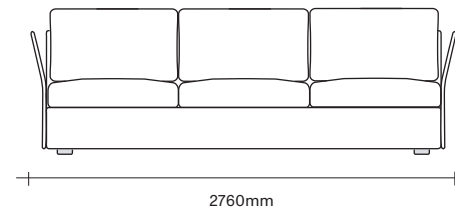

Available in a number of configurations including 2 seater, 3 seater, corner unit and chairs.

Made in New Zealand

47 Normanby Road
Mt Eden
Auckland 1024
Ph +64 9 377 5556

simonjames.co.nz

SIMON JAMES

Chair and One Seater Dimensions

SIMON JAMES

Standard Sofa and Chair Dimensions

2 Seater with Two Arms

3 Seater with Two Arms

2 Seater with One Arm

3 Seater with One Arm

2 Seater No Arms

3 Seater No Arms

850 Ottoman

SIMON JAMES

Long Sofa and Chair Dimensions

2.5 Seater with Two Arms

3 Seater with Two Arms

2.5 Seater with One Arm

3 Seater with One Arm

2.5 Seater No Arms

3 Seater No Arms

1100 Ottoman

Outline Cushion Dimensions

Large Square Cushion

Small Square Cushion

SIMON JAMES

Copyright © 2017 Simon James Design Limited (SJD)
Private and Confidential. No designs, concepts or ideas in this document
may be used without prior written agreement of SJD.