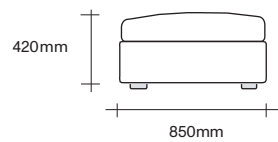

Available in a number of configurations including 2 seater, 3 seater, corner unit and chairs.

Made in New Zealand

47 Normanby Road
Mt Eden
Auckland 1024
Ph +64 9 377 5556

simonjames.co.nz

SIMON JAMES

Chair and One Seater Dimensions

SIMON JAMES

Standard Sofa and Chair Dimensions

2 Seater with Two Arms

3 Seater with Two Arms

2 Seater with One Arm

3 Seater with One Arm

2 Seater No Arms

3 Seater No Arms

850 Ottoman

SIMON JAMES

Long Sofa and Chair Dimensions

2.5 Seater with Two Arms

3 Seater with Two Arms

2.5 Seater with One Arm

3 Seater with One Arm

2.5 Seater No Arms