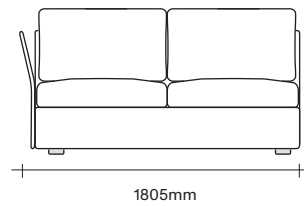

Available in a number of configurations including 2 seater, 3 seater, corner unit and chairs.

Made in New Zealand

47 Normanby Road
Mt Eden
Auckland 1024
Ph +64 9 377 5556

simonjames.co.nz

SIMON JAMES

Chair and One Seater Dimensions

SIMON JAMES

Standard Sofa and Chair Dimensions

2 Seater with Two Arms

3 Seater with Two Arms

2 Seater with One Arm

3 Seater with One Arm

2 Seater No Arms

3 Seater No Arms

850 Ottoman

SIMON JAMES

Long Sofa and Chair Dimensions

2.5 Seater with Two Arms

3 Seater with Two Arms

2.5 Seater with One Arm

3 Seater with One Arm

2.5 Seater No Arms

3 Seater No Arms

1100 Ottoman

Outline Cushion Dimensions

Large Square Cushion

Small Square Cushion

SIMON JAMES

Copyright © 2017 Simon James Design Limited (SJD)
Private and Confidential. No designs, concepts or ideas in this document
may be used without prior written agreement of SJD.