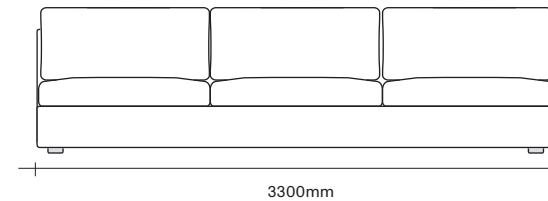

SIMON JAMES

Standard Sofa and Chair Dimensions

2 Seater with Two Arms

3 Seater with Two Arms

2 Seater with One Arm

3 Seater with One Arm

2 Seater No Arms

3 Seater No Arms

850 Ottoman

SIMON JAMES

Long Sofa and Chair Dimensions

2.5 Seater with Two Arms

3 Seater with Two Arms

2.5 Seater with One Arm

3 Seater with One Arm

2.5 Seater No Arms

3 Seater No Arms

1100 Ottoman

Outline Cushion Dimensions

Large Square Cushion

Small Square Cushion

SIMON JAMES

Copyright © 2017 Simon James Design Limited (SJD)
Private and Confidential. No designs, concepts or ideas in this document
may be used without prior written agreement of SJD.