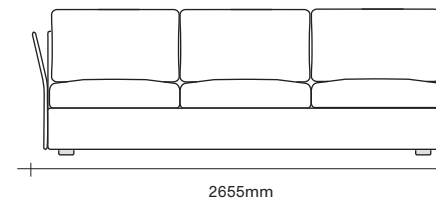

Available in a number of configurations including 2 seater, 3 seater, corner unit and chairs.

Made in New Zealand

47 Normanby Road
Mt Eden
Auckland 1024
Ph +64 9 377 5556

simonjames.co.nz

SIMON JAMES

Chair and One Seater Dimensions

SIMON JAMES

Standard Sofa and Chair Dimensions

2 Seater with Two Arms

3 Seater with Two Arms

2 Seater with One Arm

3 Seater with One Arm

2 Seater No Arms

3 Seater No Arms

850 Ottoman

SIMON JAMES

Long Sofa and Chair Dimensions

2.5 Seater with Two Arms

3 Seater with Two Arms

2.5 Seater with One Arm

3 Seater with One Arm

2.5 Seater No Arms

3 Seater No Arms

1100 Ottoman

Outline Cushion Dimensions

Large Square Cushion

Small Square Cushion

SIMON JAMES

Copyright © 2017 Simon James Design Limited (SJD)
Private and Confidential. No designs, concepts or ideas in this document
may be used without prior written agreement of SJD.