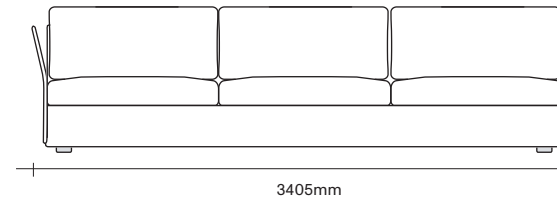

SIMON JAMES

Standard Sofa and Chair Dimensions

2 Seater with Two Arms

3 Seater with Two Arms

2 Seater with One Arm

3 Seater with One Arm

2 Seater No Arms

3 Seater No Arms

850 Ottoman

SIMON JAMES

Long Sofa and Chair Dimensions

2.5 Seater with Two Arms

3 Seater with Two Arms

2.5 Seater with One Arm

3 Seater with One Arm

2.5 Seater No Arms

3 Seater No Arms

1100 Ottoman

Outline Cushion Dimensions

Large Square Cushion

Small Square Cushion

SIMON JAMES

Copyright © 2017 Simon James Design Limited (SJD)
Private and Confidential. No designs, concepts or ideas in this document
may be used without prior written agreement of SJD.