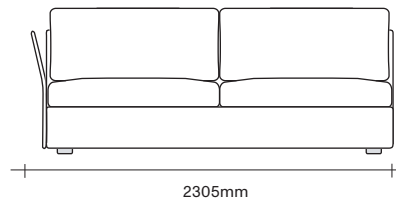

SIMON JAMES

Standard Sofa and Chair Dimensions

2 Seater with Two Arms

3 Seater with Two Arms

2 Seater with One Arm

3 Seater with One Arm

2 Seater No Arms

3 Seater No Arms

850 Ottoman

SIMON JAMES

Long Sofa and Chair Dimensions

2.5 Seater with Two Arms

3 Seater with Two Arms

2.5 Seater with One Arm

3 Seater with One Arm

2.5 Seater No Arms

3 Seater No Arms

1100 Ottoman

Outline Cushion Dimensions

Large Square Cushion

Small Square Cushion

SIMON JAMES

Copyright © 2017 Simon James Design Limited (SJD)
Private and Confidential. No designs, concepts or ideas in this document
may be used without prior written agreement of SJD.