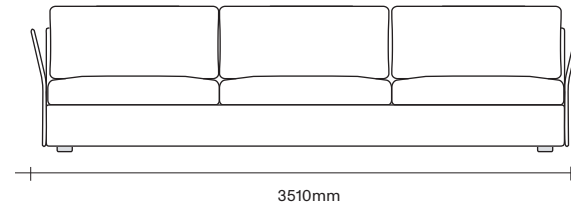

Available in a number of configurations including 2 seater, 3 seater, corner unit and chairs.

Made in New Zealand

47 Normanby Road
Mt Eden
Auckland 1024
Ph +64 9 377 5556

simonjames.co.nz

SIMON JAMES

Chair and One Seater Dimensions

SIMON JAMES

Standard Sofa and Chair Dimensions

2 Seater with Two Arms

3 Seater with Two Arms

2 Seater with One Arm

3 Seater with One Arm

2 Seater No Arms

3 Seater No Arms

850 Ottoman

SIMON JAMES

Long Sofa and Chair Dimensions

2.5 Seater with Two Arms

3 Seater with Two Arms

2.5 Seater with One Arm

3 Seater with One Arm

2.5 Seater No Arms

3 Seater No Arms

1100 Ottoman

Outline Cushion Dimensions

Large Square Cushion

Small Square Cushion

SIMON JAMES

Copyright © 2017 Simon James Design Limited (SJD)
Private and Confidential. No designs, concepts or ideas in this document
may be used without prior written agreement of SJD.