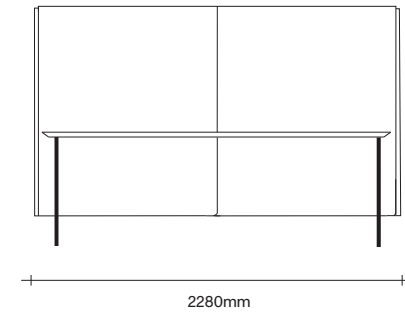

# Highback Sofa Dimensions

# SIMON JAMES

47 Normanby Road  
Mt Eden  
Auckland 1024  
Ph +64 9 377 5556

[simonjames.co.nz](http://simonjames.co.nz)

Highback Sofa with Table Dimensions

SIMON JAMES

Single Seater  
with Table

2 Seater  
with Table