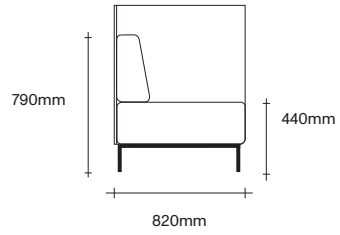

47 Normanby Road  
Mt Eden  
Auckland 1024  
Ph +64 9 377 5556

[simonjames.co.nz](http://simonjames.co.nz)

Lowback Sofa Dimensions

SIMON JAMES

Lowback Sofa with Table Dimensions

SIMON JAMES

Single Seater  
with Table

# Highback Sofa Dimensions