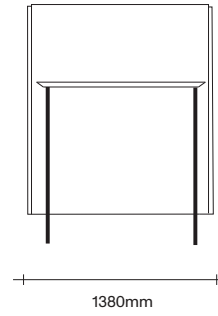

SIMON JAMES