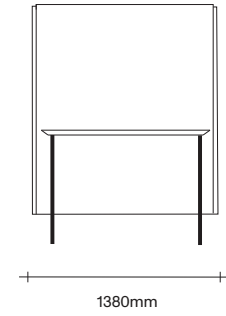

# Highback Sofa Dimensions

# SIMON JAMES

47 Normanby Road  
Mt Eden  
Auckland 1024  
Ph +64 9 377 5556

[simonjames.co.nz](http://simonjames.co.nz)

Highback Sofa with Table Dimensions

SIMON JAMES

Single Seater  
with Table

2 Seater  
with Table