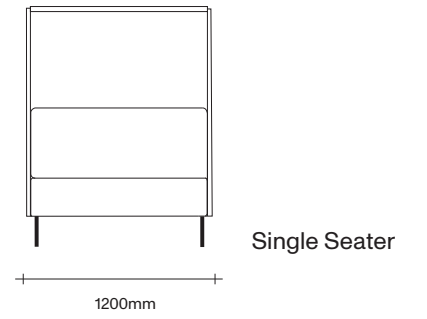

Highback Sofa Dimensions

SIMON JAMES

47 Normanby Road
Mt Eden
Auckland 1024
Ph +64 9 377 5556

simonjames.co.nz