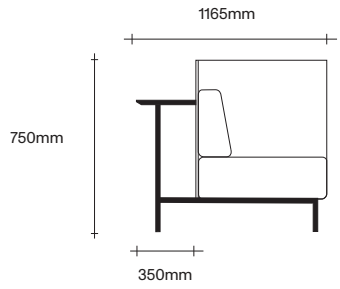

47 Normanby Road  
Mt Eden  
Auckland 1024  
Ph +64 9 377 5556

[simonjames.co.nz](http://simonjames.co.nz)

Lowback Sofa Dimensions

SIMON JAMES

Lowback Sofa with Table Dimensions

SIMON JAMES

Single Seater  
with Table

2 Seater  
with Table

3 Seater  
with Table

# Highback Sofa Dimensions

# SIMON JAMES

47 Normanby Road  
Mt Eden  
Auckland 1024  
Ph +64 9 377 5556

[simonjames.co.nz](http://simonjames.co.nz)

Highback Sofa with Table Dimensions

SIMON JAMES

Single Seater  
with Table

2 Seater  
with Table