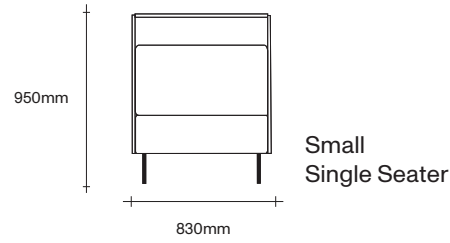

47 Normanby Road  
Mt Eden  
Auckland 1024  
Ph +64 9 377 5556

[simonjames.co.nz](http://simonjames.co.nz)

Lowback Sofa Dimensions

SIMON JAMES

Lowback Sofa with Table Dimensions

SIMON JAMES

Single Seater  
with Table