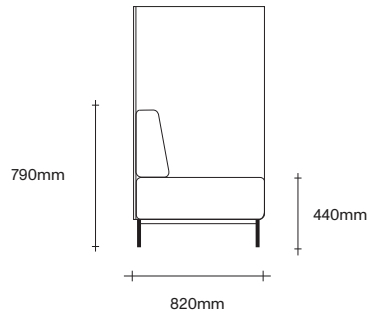

47 Normanby Road  
Mt Eden  
Auckland 1024  
Ph +64 9 377 5556

[simonjames.co.nz](http://simonjames.co.nz)

Lowback Sofa Dimensions

SIMON JAMES

Lowback Sofa with Table Dimensions

SIMON JAMES

Single Seater  
with Table

2 Seater  
with Table

3 Seater  
with Table

# Highback Sofa Dimensions

# SIMON JAMES

47 Normanby Road  
Mt Eden  
Auckland 1024  
Ph +64 9 377 5556

[simonjames.co.nz](http://simonjames.co.nz)

Highback Sofa with Table Dimensions

SIMON JAMES

Single Seater  
with Table

2 Seater  
with Table