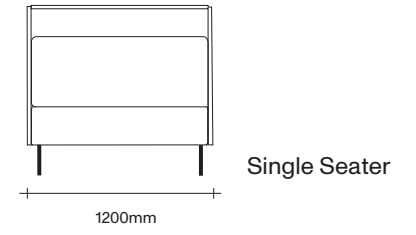

47 Normanby Road  
Mt Eden  
Auckland 1024  
Ph +64 9 377 5556

[simonjames.co.nz](http://simonjames.co.nz)

Lowback Sofa Dimensions

SIMON JAMES

Lowback Sofa with Table Dimensions

SIMON JAMES

Single Seater  
with Table