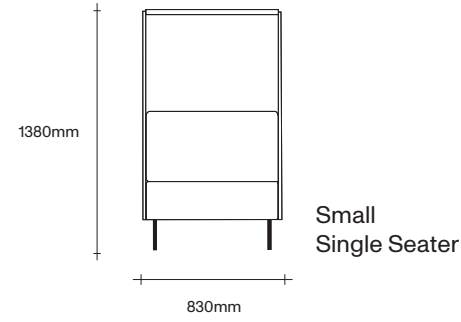

Highback Sofa Dimensions

SIMON JAMES

47 Normanby Road
Mt Eden
Auckland 1024
Ph +64 9 377 5556

simonjames.co.nz