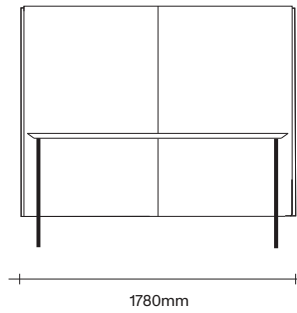

# Highback Sofa Dimensions

# SIMON JAMES

47 Normanby Road  
Mt Eden  
Auckland 1024  
Ph +64 9 377 5556

[simonjames.co.nz](http://simonjames.co.nz)

Highback Sofa with Table Dimensions

SIMON JAMES

Single Seater  
with Table

2 Seater  
with Table