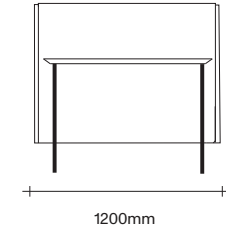

47 Normanby Road  
Mt Eden  
Auckland 1024  
Ph +64 9 377 5556

[simonjames.co.nz](http://simonjames.co.nz)

Lowback Sofa Dimensions

SIMON JAMES

Lowback Sofa with Table Dimensions

SIMON JAMES

Single Seater  
with Table

2 Seater  
with Table

3 Seater  
with Table

# Highback Sofa Dimensions