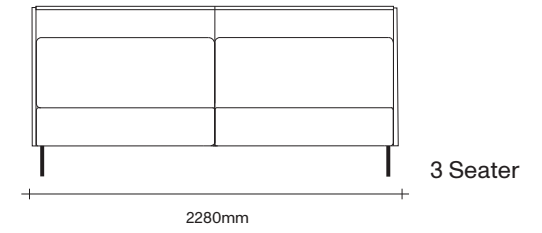

47 Normanby Road  
Mt Eden  
Auckland 1024  
Ph +64 9 377 5556

[simonjames.co.nz](http://simonjames.co.nz)

Lowback Sofa Dimensions

SIMON JAMES

Lowback Sofa with Table Dimensions

SIMON JAMES

Single Seater  
with Table

2 Seater  
with Table

3 Seater  
with Table