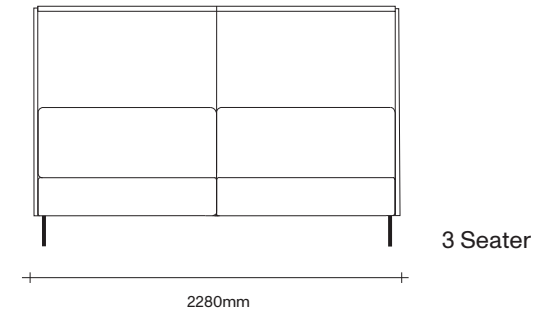

Highback Sofa Dimensions

SIMON JAMES

47 Normanby Road
Mt Eden
Auckland 1024
Ph +64 9 377 5556

simonjames.co.nz