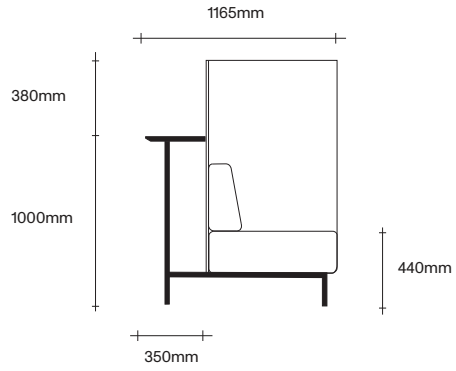

Highback Sofa with Leaner Dimensions