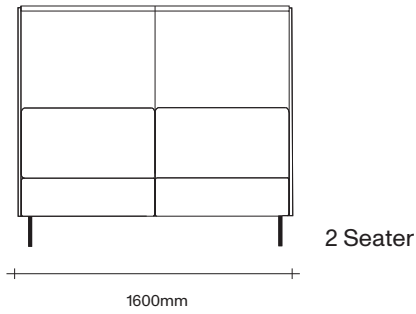

Highback Sofa Dimensions

SIMON JAMES

47 Normanby Road
Mt Eden
Auckland 1024
Ph +64 9 377 5556

simonjames.co.nz