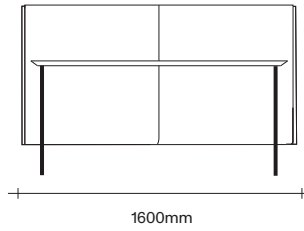

47 Normanby Road  
Mt Eden  
Auckland 1024  
Ph +64 9 377 5556

[simonjames.co.nz](http://simonjames.co.nz)

Lowback Sofa Dimensions

SIMON JAMES

Lowback Sofa with Table Dimensions

SIMON JAMES

Single Seater  
with Table

2 Seater  
with Table

3 Seater  
with Table