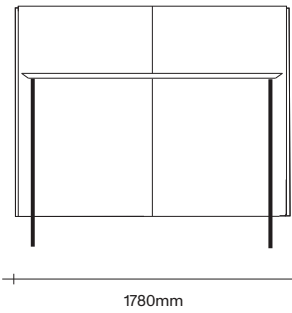

Highback Sofa with Leaner Dimensions

SIMON JAMES