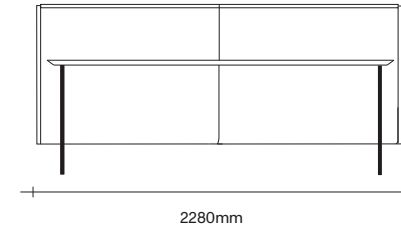

47 Normanby Road  
Mt Eden  
Auckland 1024  
Ph +64 9 377 5556

[simonjames.co.nz](http://simonjames.co.nz)

Lowback Sofa Dimensions

SIMON JAMES

Lowback Sofa with Table Dimensions

SIMON JAMES

Single Seater  
with Table

2 Seater  
with Table

3 Seater  
with Table