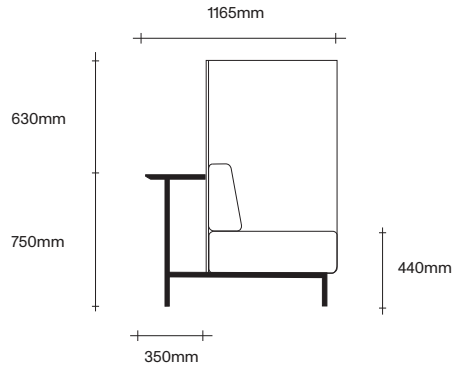

2 Seater  
with Table

3 Seater  
with Table

# Highback Sofa Dimensions

# SIMON JAMES

47 Normanby Road  
Mt Eden  
Auckland 1024  
Ph +64 9 377 5556

[simonjames.co.nz](http://simonjames.co.nz)

Highback Sofa with Table Dimensions

SIMON JAMES

Single Seater  
with Table

2 Seater  
with Table