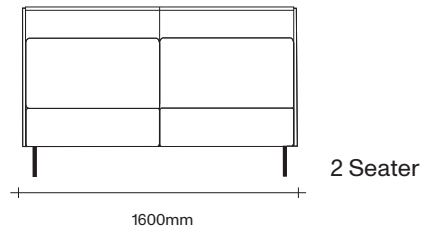

47 Normanby Road  
Mt Eden  
Auckland 1024  
Ph +64 9 377 5556

[simonjames.co.nz](http://simonjames.co.nz)

Lowback Sofa Dimensions

SIMON JAMES

Lowback Sofa with Table Dimensions

SIMON JAMES

Single Seater  
with Table

2 Seater  
with Table

3 Seater  
with Table