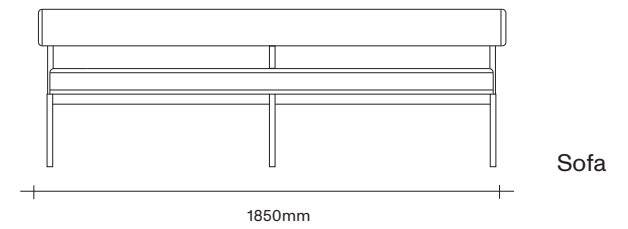

Single Seater and Sofa Dimensions

SIMON JAMES

Sofa