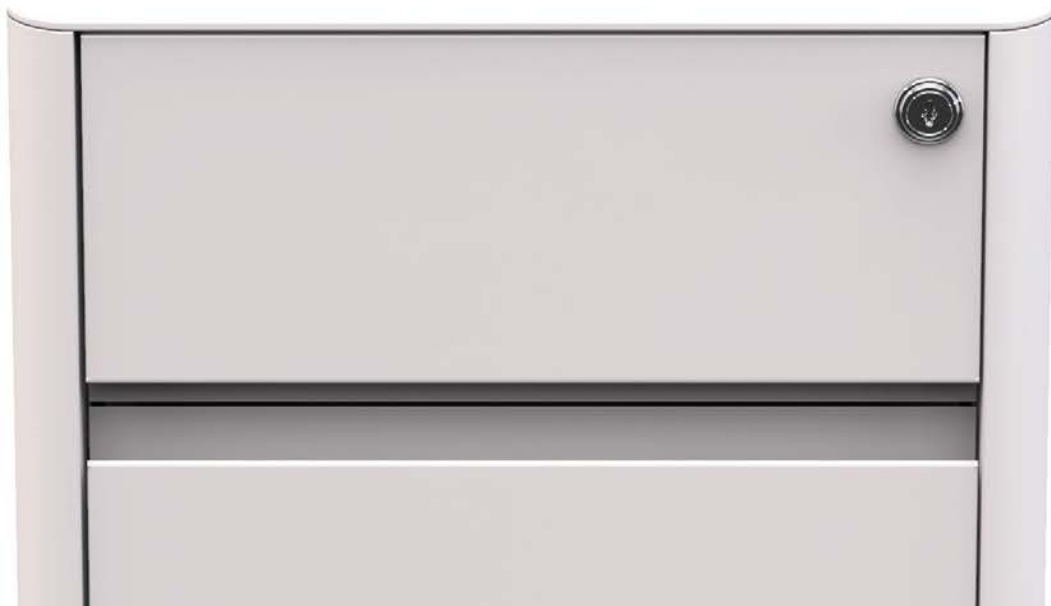

# SOFT ELEMENTS

Challenging the norm of sharp edges and lifeless office cabinetry, SOFT brings a calming, contemporary edge to workplace storage.

Complimenting the MOTO workstation systems; SOFT features clean lines, modern, rounded corners and a monochrome palette that is timeless yet still filled with texture and warmth.

# SOFT PEDESTAL

Created after one too many knees were knocked, the SOFT pedestal can sit under your desk and is living proof that function and aesthetic can collaborate without compromise.

Portable, lockable with varying storage combinations, the pedestal is a mobile storage companion that will compliment your workstation needs.