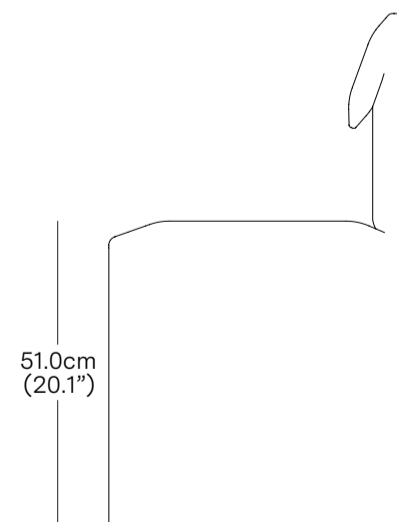

## PRODUCT WEIGHT

14.5 kg (31.9 lbs)

19.3cm  
(7.6")

43.0cm  
(16.9")

51.0cm  
(20.1")

86.0cm  
(33.9")

49cm  
(19.3")

## PACKAGED DIMENSIONS

L x W x H

Cubage

Weight

Box 1

45 x 52 x 89 cm

0.21 m3

15 kg

17.7 x 20.5 x 35.0 in

7.4 ft3

33.1 lbs

COMMODITY CODE

94016100

\* Components drawn in relative scale. Refer to CAD files for accurate drawings.

**Resident**