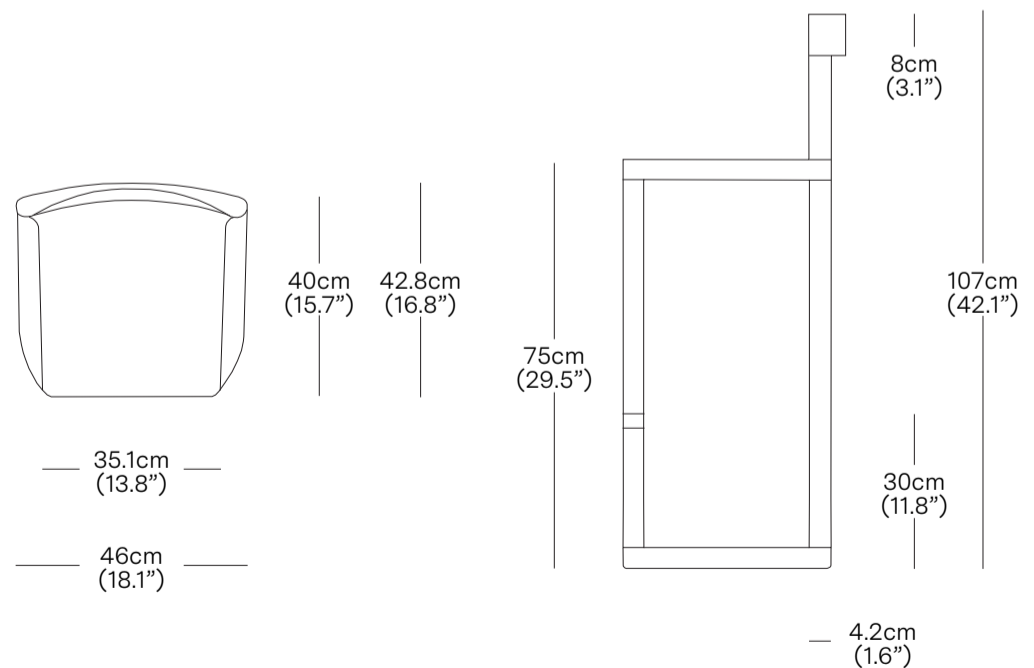

<b>FINISHES</b>	<b>PRODUCT WEIGHT</b>
black      natural      umber	8.1 kg (17.9 lbs)

<b>PACKAGED DIMENSIONS</b>		
<b>L x W x H</b>	<b>Cubage</b>	<b>Weight</b>
Box 1		
49 x 51 x 100 cm	0.25 m3	10 kg
19.3 x 20.1 x 39.4 in	8.8 ft3	22.1 lbs
<b>COMMODITY CODE</b>	94036010	

With its unique and continuous sled legs, Pier casts an elegant silhouette to compliment any bar or benchtop. Easily stackable, the Pier Stools are available in two heights to suit a range of domestic and commercial interiors.

<b>FINISHES</b>		
black	natural	umber
		

**PRODUCT WEIGHT**  
8.2 kg (18.1 lbs)

<b>PACKAGED DIMENSIONS</b>		
<b>L x W x H</b>	<b>Cubage</b>	<b>Weight</b>
Box 1		
49 x 51 x 105 cm	0.26 m3	14.5 kg
19.3 x 20.1 x 41.3 in	9.3 ft3	32.0 lbs
<b>COMMODITY CODE</b>	94036010	