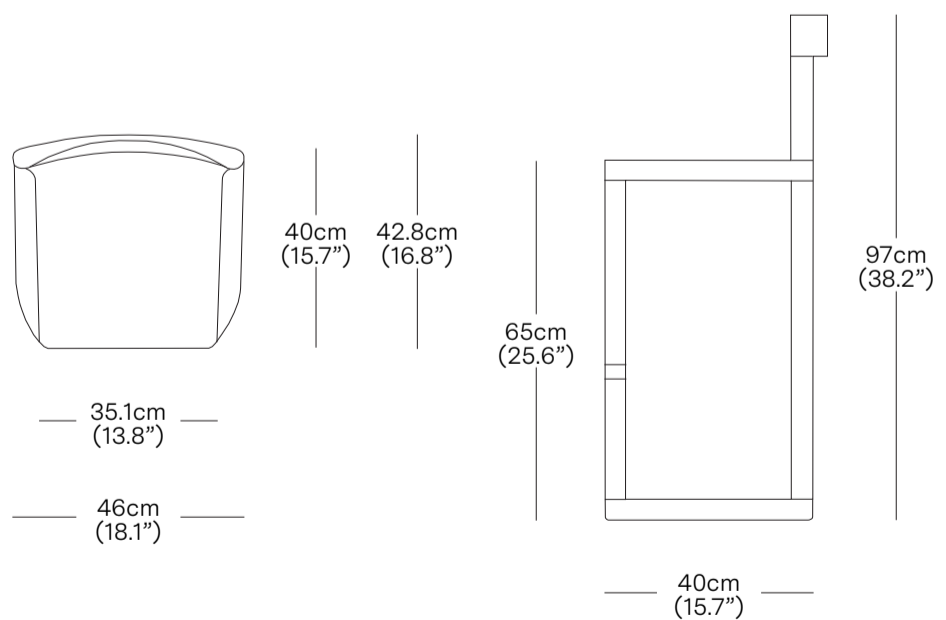

# Pier Counter Stool

Leonard Kadid | 2020

The Pier Stool is inspired by the straight, weighty cylindrical pillars of pier structures. Made entirely from solid oak, the stool is composed using only mortise and tenon joints, allowing the wood fibres to run continuously throughout, giving the piece sustained durability.

<b>MATERIALS</b>
Solid Oak
<b>PRODUCT ENVIRONMENT</b>
Indoor Use Only
<b>CONTRACT USE</b>
Yes
<b>CERTIFICATION</b>
FSC Certified Wood
<b>WARRANTY</b>
3 years
<b>COUNTRY OF ORIGIN</b>
Lithuania

<b>CODE</b>	<b>PRODUCT</b>
PIE002B	Pier Stool Counter Height - Black
PIE002N	Pier Stool Counter Height - Natural
PIE002U	Pier Stool Counter Height - Umber

<b>FINISHES</b>	<b>PRODUCT WEIGHT</b>
black      natural      umber	8.1 kg (17.9 lbs)

<b>PACKAGED DIMENSIONS</b>		
<b>L x W x H</b>	<b>Cubage</b>	<b>Weight</b>
Box 1		
49 x 51 x 100 cm	0.25 m3	10 kg
19.3 x 20.1 x 39.4 in	8.8 ft3	22.1 lbs
<b>COMMODITY CODE</b>	94036010	

<b>FINISHES</b>		
black	natural	umber
		

**PRODUCT WEIGHT**  
8.2 kg (18.1 lbs)

<b>PACKAGED DIMENSIONS</b>		
<b>L x W x H</b>	<b>Cubage</b>	<b>Weight</b>
Box 1		
49 x 51 x 105 cm	0.26 m3	14.5 kg
19.3 x 20.1 x 41.3 in	9.3 ft3	32.0 lbs
<b>COMMODITY CODE</b>	94036010	