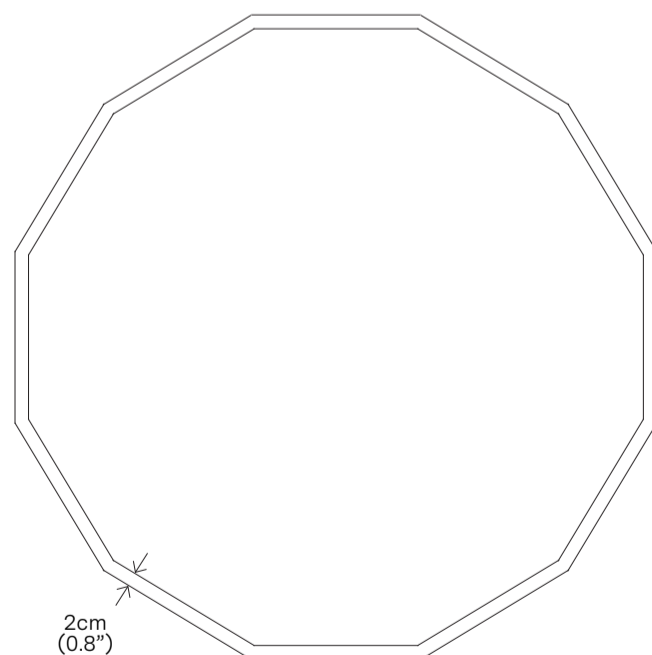

## PRODUCT WEIGHT

Aluminium/Black  
6.6 kg (14.6 lbs)

Brass:  
16.5 kg (36.4 lbs)

Ø28.5cm  
(11.2")

Ceiling Rose

5cm  
(2")

144cm  
(56.7")

2cm  
(0.8")

6cm  
(2.4")

144cm  
(56.7")