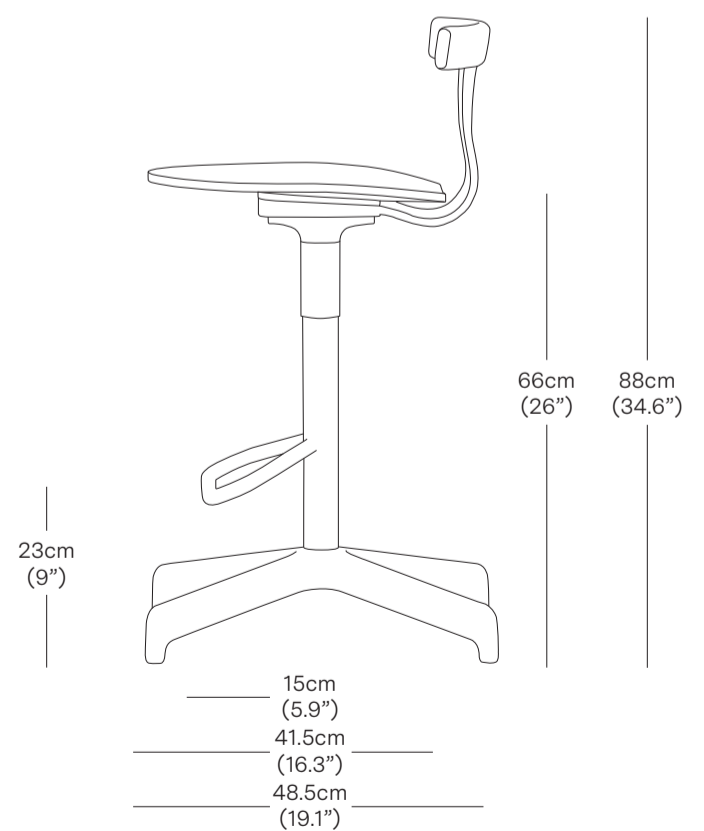

The Jiro Swivel Stool comes complete with a 360-degree swivel return mechanism, which ensures a consistent forward-facing orientation.

Available in counter and bar heights, Jiro Swivel stools are appropriate as a stool in both home and hospitality environments.

| | |
|-------------|---|
| CODE | PRODUCT |
| JIR002NB | Jiro Counter Stool - Natural - Black Base |
| JIR002BB | Jiro Counter Stool - Black - Black Base |

FINISHES
natural/black black/black

PRODUCT WEIGHT
10.3 kg (22.7 lbs)

| | | |
|----------------------------|---------------------|---------------|
| PACKAGED DIMENSIONS | | |
| L x W x H | Cubage | Weight |
| Box 1 | | |
| 53 x 53 x 95 cm | 0.27 m ³ | 12.3 kg |
| 20.9 x 20.9 x 37.4 in | 9.4 ft ³ | 27.1 lbs |
| COMMODITY CODE | 94033000 | |