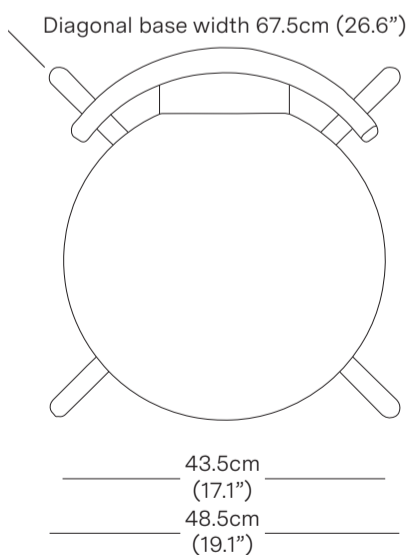

| | | |
|----------------------------|---------------------|---------------|
| PACKAGED DIMENSIONS | | |
| L x W x H | Cubage | Weight |
| Box 1 | | |
| 53 x 53 x 95 cm | 0.27 m ³ | 12.3 kg |
| 20.9 x 20.9 x 37.4 in | 9.4 ft ³ | 27.1 lbs |
| COMMODITY CODE | 94033000 | |

Available in counter and bar heights, Jiro Swivel stools are appropriate as a stool in both home and hospitality environments.

| | |
|----------------------------|--|
| MATERIALS | Aluminium , Oak Veneer, Upholstered Foam Pad |
| PRODUCT ENVIRONMENT | Indoor Use Only |
| CONTRACT USE | Yes |
| CERTIFICATION | CAL 117-2013, BS 5852 Crib 5*, EN 1021-1 EN 1021-5, FSC Certified Wood |
| WARRANTY | 5 years |
| COUNTRY OF ORIGIN | Hungary |

| |
|-------------------------|
| UPHOLSTERY USAGE |
| COM |
| 0.7 m (0.8 yd) |
| COL |
| 1.2 m2 (12.9 ft2) |

| | |
|---------------------------|-----------------------|
| FINISHES | PRODUCT WEIGHT |
| natural/black black/black | 10.3 kg (22.7 lbs) |

| | | |
|----------------------------|---------------|---------------|
| PACKAGED DIMENSIONS | | |
| L x W x H | Cubage | Weight |
| Box 1 | | |
| 53 x 53 x 95 cm | 0.27 m3 | 12.3kg |
| 20.9 x 20.9 x 37.4 in | 9.4 ft3 | 27.1 lbs |
| COMMODITY CODE | 94033000 | |