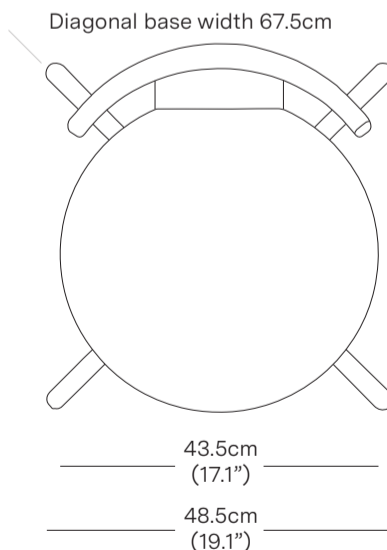

| | | |
|----------------------------|---------------------|---------------|
| PACKAGED DIMENSIONS | | |
| L x W x H | Cubage | Weight |
| Box 1 | | |
| 53 x 53 x 95 cm | 0.27 m ³ | 12.3 kg |
| 20.9 x 20.9 x 37.4 in | 9.4 ft ³ | 27.1 lbs |
| COMMODITY CODE | 94033000 | |

9.4 kg (20.7lbs)

PACKAGED DIMENSIONS

| L x W x H | Cubage | Weight |
|-----------------------|----------------------|-----------|
| Box 1 | | |
| 53 x 53 x 107 cm | 0.30 m ³ | 11.4kg |
| 20.9 x 20.9 x 42.1 in | 10.6 ft ³ | 25.13 lbs |

| |
|-------------------------|
| UPHOLSTERY USAGE |
| COM |
| 0.7 m (0.8 yd) |
| COL |
| 1.2 m2 (12.9 ft2) |

| | |
|---------------------------|-----------------------|
| FINISHES | PRODUCT WEIGHT |
| natural/black black/black | 9.4 kg (20.7 lbs) |

| | | |
|----------------------------|---------------|---------------|
| PACKAGED DIMENSIONS | | |
| L x W x H | Cubage | Weight |
| Box 1 | | |
| 53 x 53 x 107 cm | 0.30 m3 | 11.4 kg |
| 20.9 x 20.9 x 42.1 in | 11.6 ft3 | 25.1 lbs |
| COMMODITY CODE | 94033000 | |