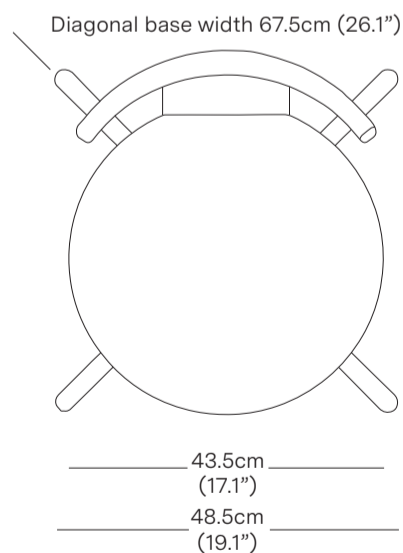

| | | |
|----------------------------|---------------------|---------------|
| PACKAGED DIMENSIONS | | |
| L x W x H | Cubage | Weight |
| Box 1 | | |
| 53 x 53 x 95 cm | 0.27 m ³ | 12.3 kg |
| 20.9 x 20.9 x 37.4 in | 9.4 ft ³ | 27.1 lbs |
| COMMODITY CODE | 94033000 | |

| | | |
|----------------------------|---------------|---------------|
| PACKAGED DIMENSIONS | | |
| L x W x H | Cubage | Weight |
| Box 1 | | |
| 53 x 53 x 95 cm | 0.27 m3 | 12.3kg |
| 20.9 x 20.9 x 37.4 in | 9.4 ft3 | 27.1 lbs |
| COMMODITY CODE | 94033000 | |

JIR003NB

JIR003BB

PRODUCT

Jiro Bar Stool - Natural - Black Base

Jiro Bar Stool - Black - Black Base

FINISHES

natural/black black/black

PRODUCT WEIGHT

9.4 kg (20.7lbs)

PACKAGED DIMENSIONS

| L x W x H | Cubage | Weight |
|-----------------------|----------------------|-----------|
| Box 1 | | |
| 53 x 53 x 107 cm | 0.30 m ³ | 11.4kg |
| 20.9 x 20.9 x 42.1 in | 10.6 ft ³ | 25.13 lbs |