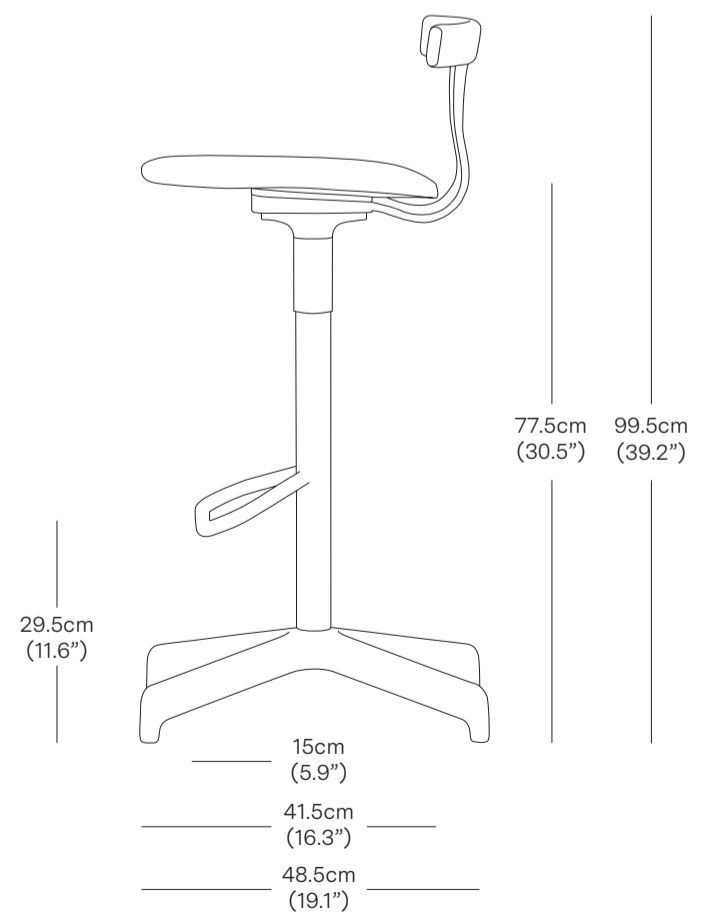

9.4 kg (20.7lbs)

PACKAGED DIMENSIONS

| L x W x H | Cubage | Weight |
|-----------------------|----------------------|-----------|
| Box 1 | | |
| 53 x 53 x 107 cm | 0.30 m ³ | 11.4kg |
| 20.9 x 20.9 x 42.1 in | 10.6 ft ³ | 25.13 lbs |

A finely balanced oak seat and back combine with Residents 4-star die-cast base to provide ergonomic, dynamic and responsive support.

The Jiro Swivel Stool comes complete with a 360-degree swivel return mechanism, which ensures a consistent forward-facing orientation.

Available in counter and bar heights, Jiro Swivel stools are appropriate as a stool in both home and hospitality environments.

| | |
|----------------------------|--|
| MATERIALS | Aluminium , Oak Veneer, Upholstered Foam Pad |
| PRODUCT ENVIRONMENT | Indoor Use Only |
| CONTRACT USE | Yes |
| CERTIFICATION | CAL 117-2013, BS 5852 Crib 5*, EN 1021-1 EN 1021-5, FSC Certified Wood |
| WARRANTY | 5 years |
| COUNTRY OF ORIGIN | Hungary |

| | | |
|----------------------------|---------------|---------------|
| PACKAGED DIMENSIONS | | |
| L x W x H | Cubage | Weight |
| Box 1 | | |
| 53 x 53 x 107 cm | 0.30 m3 | 11.4 kg |
| 20.9 x 20.9 x 42.1 in | 11.6 ft3 | 25.1 lbs |
| COMMODITY CODE | 94033000 | |