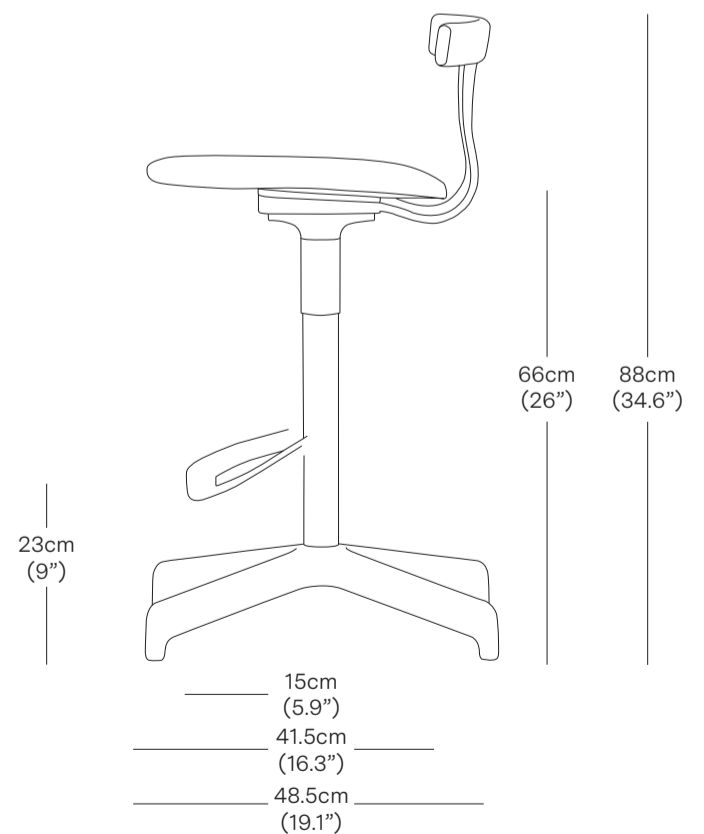

PACKAGED DIMENSIONS		
L x W x H	Cubage	Weight
Box 1		
53 x 53 x 95 cm	0.27 m3	12.3kg
20.9 x 20.9 x 37.4 in	9.4 ft3	27.1 lbs
COMMODITY CODE	94033000	

* Components drawn in relative scale. Refer to CAD files for accurate drawings.