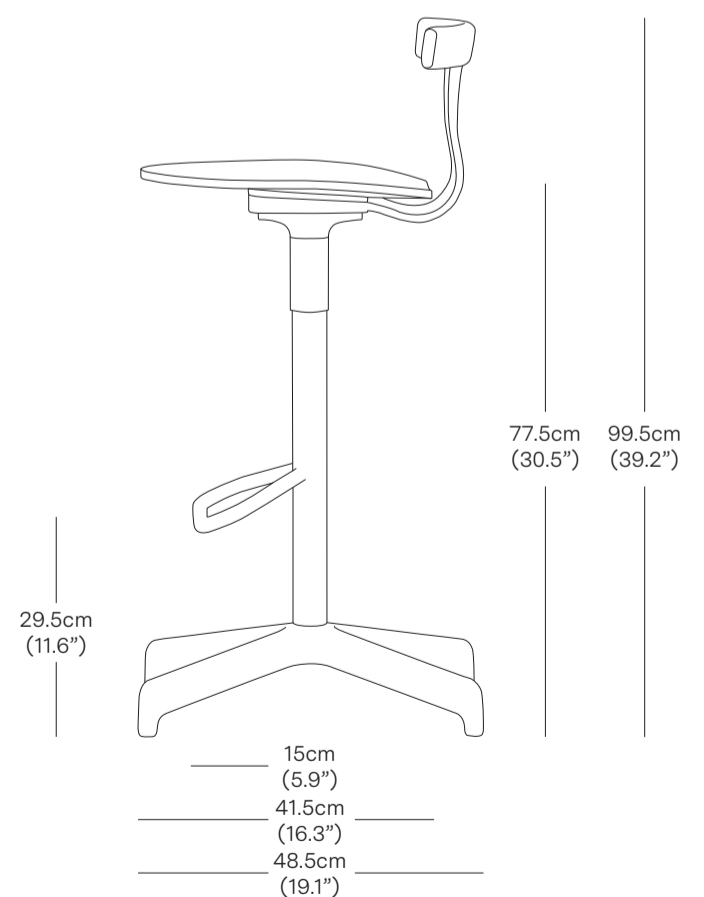

JIR003NB

JIR003BB

PRODUCT

Jiro Bar Stool - Natural - Black Base

Jiro Bar Stool - Black - Black Base

FINISHES

natural/black black/black

PRODUCT WEIGHT

9.4 kg (20.7lbs)

PACKAGED DIMENSIONS

| L x W x H | Cubage | Weight |
|-----------------------|----------------------|-----------|
| Box 1 | | |
| 53 x 53 x 107 cm | 0.30 m ³ | 11.4kg |
| 20.9 x 20.9 x 42.1 in | 10.6 ft ³ | 25.13 lbs |