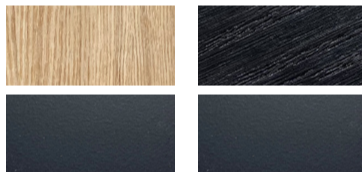

PRODUCT WEIGHT
10.3 kg (22.7 lbs)