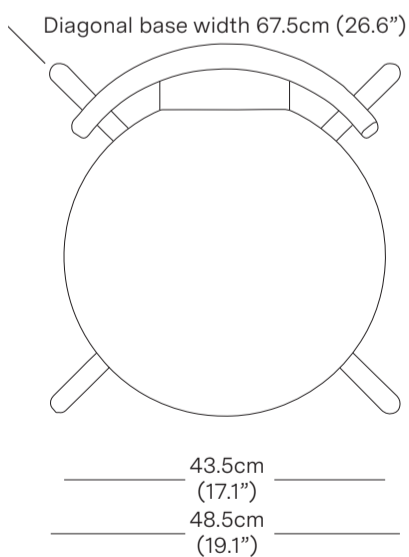

| | |
|-------------|---|
| CODE | PRODUCT |
| JIR002NB | Jiro Counter Stool - Natural - Black Base |
| JIR002BB | Jiro Counter Stool - Black - Black Base |

FINISHES
natural/black black/black

PRODUCT WEIGHT
10.3 kg (22.7 lbs)

| | | |
|----------------------------|---------------------|---------------|
| PACKAGED DIMENSIONS | | |
| L x W x H | Cubage | Weight |
| Box 1 | | |
| 53 x 53 x 95 cm | 0.27 m ³ | 12.3 kg |
| 20.9 x 20.9 x 37.4 in | 9.4 ft ³ | 27.1 lbs |
| COMMODITY CODE | 94033000 | |

| | | |
|----------------------------|---------------|---------------|
| PACKAGED DIMENSIONS | | |
| L x W x H | Cubage | Weight |
| Box 1 | | |
| 53 x 53 x 95 cm | 0.27 m3 | 12.3kg |
| 20.9 x 20.9 x 37.4 in | 9.4 ft3 | 27.1 lbs |
| COMMODITY CODE | 94033000 | |