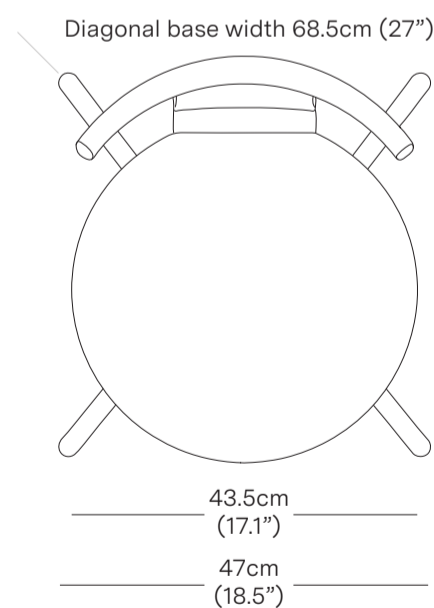

FINISHES			
natural/black	black/black	natural/white	black/white
			
			

PRODUCT WEIGHT
6.3kg (13.9 lbs)

PACKAGED DIMENSIONS		
L x W x H	Cubage	Weight
Box 1		
53 x 53 x 80 cm	0.22 m3	8.3 kg
20.9 x 20.9 x 31.5 in	7.9 ft3	18.2 lbs

PACKAGED DIMENSIONS		
L x W x H	Cubage	Weight
Box 1		
53 x 53 x 80 cm	0.22 m3	8.3 kg
20.9 x 20.9 x 31.5 in	7.9 ft3	18.2 lbs
COMMODITY CODE	94033000	

* Components drawn in relative scale. Refer to CAD files for accurate drawings.