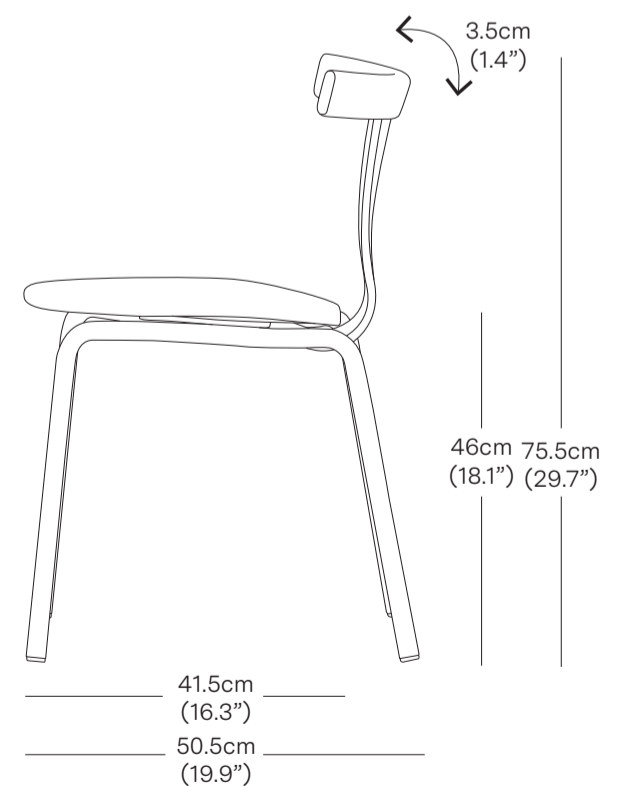

FINISHES			
natural/black	black/black	natural/white	black/white
			
			

PRODUCT WEIGHT
6.3kg (13.9 lbs)

PACKAGED DIMENSIONS		
L x W x H	Cubage	Weight
Box 1		
53 x 53 x 80 cm	0.22 m3	8.3 kg
20.9 x 20.9 x 31.5 in	7.9 ft3	18.2 lbs

A hardworking steel base allows for high performance in dining and work spaces across both commercial and residential environments.

The Jiro 4 Leg Chair stacks up to six units high and comes with a black or white base.

PACKAGED DIMENSIONS		
L x W x H	Cubage	Weight
Box 1		
53 x 53 x 80 cm	0.22 m3	8.3 kg
20.9 x 20.9 x 31.5 in	7.9 ft3	18.2 lbs
COMMODITY CODE	94033000	

* Components drawn in relative scale. Refer to CAD files for accurate drawings.