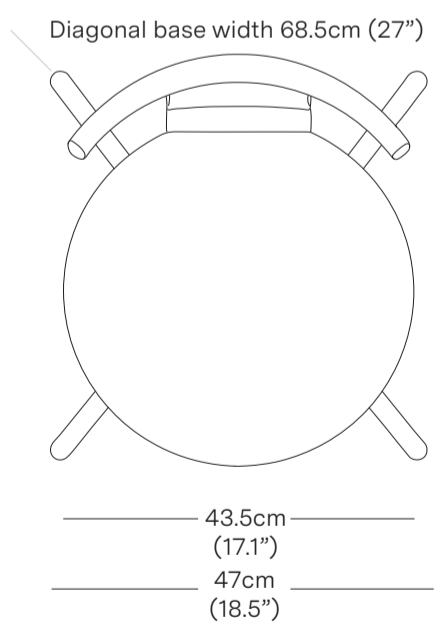

FINISHES			
natural/black	black/black	natural/white	black/white
			
			

PRODUCT WEIGHT
6.3kg (13.9 lbs)

PACKAGED DIMENSIONS		
L x W x H	Cubage	Weight
Box 1		
53 x 53 x 80 cm	0.22 m3	8.3 kg
20.9 x 20.9 x 31.5 in	7.9 ft3	18.2 lbs

PACKAGED DIMENSIONS		
L x W x H	Cubage	Weight
Box 1		
53 x 53 x 80 cm	0.22 m3	8.3 kg
20.9 x 20.9 x 31.5 in	7.9 ft3	18.2 lbs
COMMODITY CODE	94033000	

* Components drawn in relative scale. Refer to CAD files for accurate drawings.