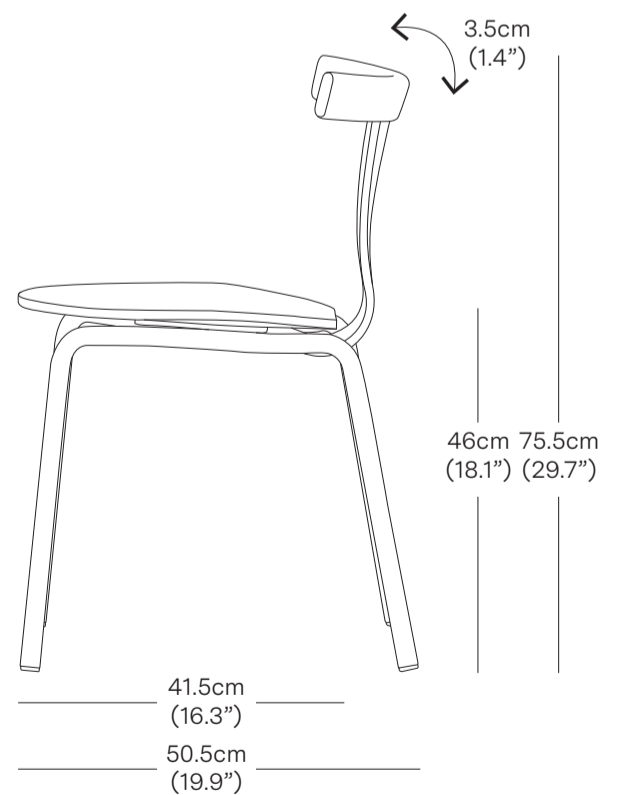

A hardworking steel base allows for high performance in dining and work spaces across both commercial and residential environments.

The Jiro Dining Chair stacks up to six units high and comes with a black or white base.

FINISHES			
natural/black	black/black	natural/white	black/white
			
			

PRODUCT WEIGHT
6.3kg (13.9 lbs)

PACKAGED DIMENSIONS		
L x W x H	Cubage	Weight
Box 1		
53 x 53 x 80 cm	0.22 m3	8.3 kg
20.9 x 20.9 x 31.5 in	7.9 ft3	18.2 lbs

PACKAGED DIMENSIONS		
L x W x H	Cubage	Weight
Box 1		
53 x 53 x 80 cm	0.22 m3	8.3 kg
20.9 x 20.9 x 31.5 in	7.9 ft3	18.2 lbs
COMMODITY CODE	94033000	

* Components drawn in relative scale. Refer to CAD files for accurate drawings.