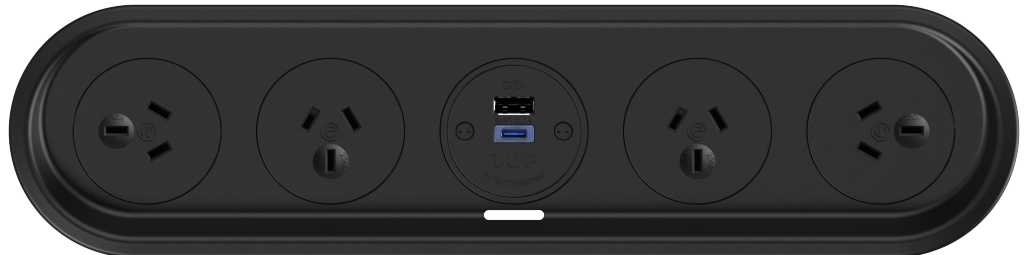

PORT

ELEMENTS

Configurable power/data/passthrough/AV

PORT delivers all your services in a slick table top package. Utilising ELSAFE's POP system, it is endlessly configurable and updatable.

Material- CNC'd Aluminium

Finish: Powdercoat or anodised

Configurations: Single, triple and quintuple