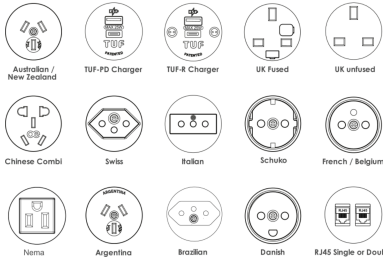

PORT

ELEMENTS

Configurable power/data/passthrough/AV

PORT delivers all your services in a slick table top package. Utilising ELSAFE's POP system, it is endlessly configurable and updatable.

Material- CNC'd Aluminium

Finish: Powdercoat or anodised

Configurations: Single, triple and quintuple