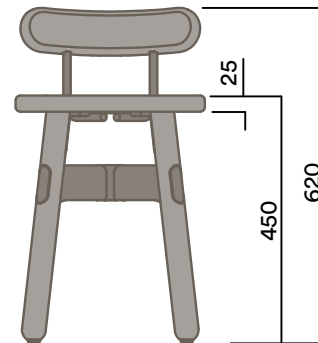

OKS-1070

Timber Backrest for retro fitting*

OKS-1040-1

4 Leg Low Stool + Backrest

Upholstered Seat Pad + Backrest**

Stools with Backrest and Bar Footrest

Materials Information

Seat and Legs