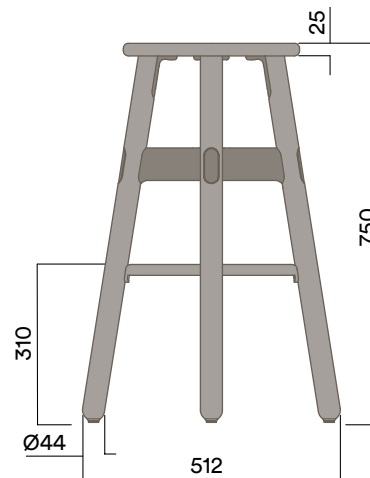

OKS-1600

High Stool

Upholstered Seat Pad