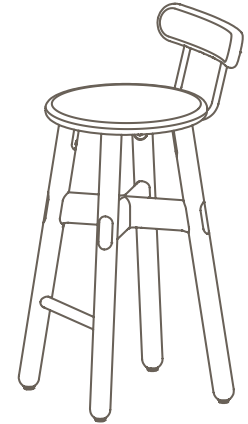

Seat Pad

Upholstered Seat Pad

- a. Gabriel Europost 60999
- b. Customer supplied fabric

Maximum Load 1 100kg
Seats 1

* Longer lead-time applies to upholstered stools & backrest in Walnut finish

OKS-1300-1

Mid Stool + Backrest

Upholstered Seat Pad + Backrest*

OKS-1500-1

High Stool + Backrest

Upholstered Seat Pad + Backrest*

Stools with Backrest and Ring Footrest

Materials Information

Seat and Legs

Timber