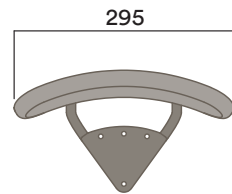

Stools with Backrest

Materials Information

Seat and Legs

Timber

- a. Ash - Standard
- b. Walnut
- c. Seasonal solid colour with timber grain

Frame Finish

Powdercoat Steel & Aluminium Frame

- a. Blanc (standard)
- b. Noir
- c. Double Cream
- d. Pink Salt
- e. Nocturnelle
- f. Morello
- g. Scotland Sky
- h. Green Smoke
- i. Moonshine
- j. Byron Blue
- k. Axel

Seat Pad

Upholstered Seat Pad

- a. Gabriel Europost 60999
- b. Customer supplied fabric

Maximum Load 1 100kg
Seats 1 1

- Retro fitting only available for non-upholstered stool seats
- ** Longer lead-time applies to upholstered stools & backrest in Walnut finish

OKS-1070

Timber Backrest for retro fitting*