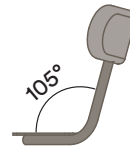

Stools with Backrest

Materials Information

Seat and Legs

Timber

- a. Ash - Standard
- b. Walnut
- c. Seasonal solid colour with timber grain

Frame Finish

Powdercoat Steel & Aluminium Frame

- a. Blanc (standard)
- b. Noir
- c. Double Cream
- d. Pink Salt
- e. Nocturnelle
- f. Morello
- g. Scotland Sky
- h. Green Smoke
- i. Moonshine
- j. Byron Blue
- k. Axel

Seat Pad

Upholstered Seat Pad

- a. Gabriel Europost 60999
- b. Customer supplied fabric

Maximum Load 1 100kg
Seats 1 1

- Retro fitting only available for non-upholstered stool seats
- ** Longer lead-time applies to upholstered stools & backrest in Walnut finish

OKS-1070

Timber Backrest for retro fitting*