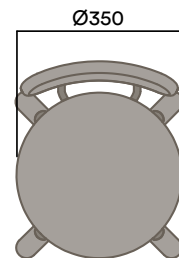

OKS-1600-1

High Stool + Backrest