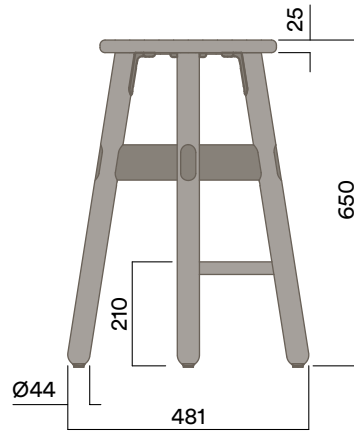

Seat Pad

Upholstered Seat Pad

- a. Gabriel Europost 60999
- b. Customer supplied fabric

Maximum Load 1 100kg
Seats 1

OKS-1300

Mid Stool

Upholstered Seat Pad

OKS-1500