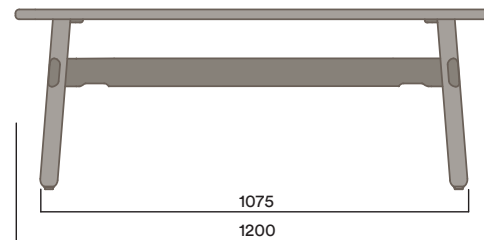

Seat Pad

Upholstered Seat Pad

- a. Gabriel Europost 60999
- b. Customer supplied fabric

Maximum Load 200kg
Seats 2

OKS-1080

Okidoki Bench

OKS-1081

Upholstered Okidoki Bench