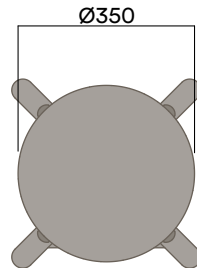

OKS-1500

High Stool

Upholstered Seat Pad