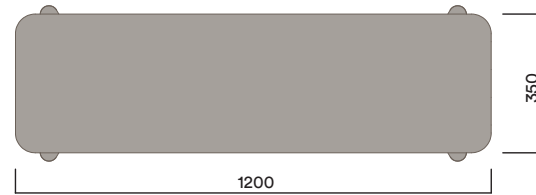

Seat Pad

Upholstered Seat Pad

- a. Gabriel Europost 60999
- b. Customer supplied fabric

Maximum Load 200kg
Seats 2

OKS-1080

Okidoki Bench

OKS-1081

Upholstered Okidoki Bench