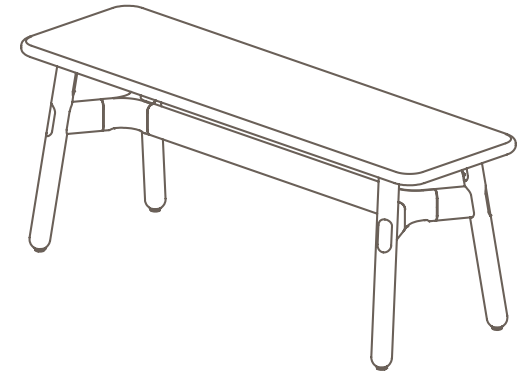

Seat Pad

Upholstered Seat Pad

- a. Gabriel Europost 60999
- b. Customer supplied fabric

Maximum Load 200kg
Seats 2

OKS-1080

Okidoki Bench

OKS-1081

Upholstered Okidoki Bench