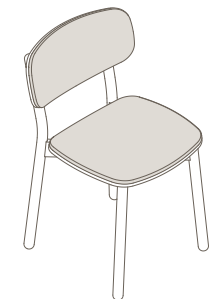

OKS-4021 / OKS-4022

Chair - Back and Seat Pad