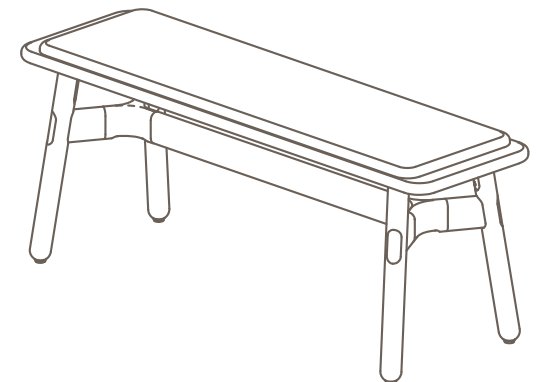

Seat Pad

Upholstered Seat Pad

- a. Gabriel Europost 60999
- b. Customer supplied fabric

Maximum Load 200kg
Seats 2

OKS-1080

Okidoki Bench

OKS-1081

Upholstered Okidoki Bench