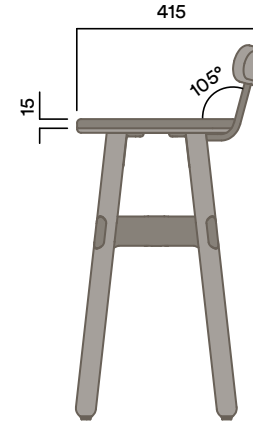

Upholstered Seat Pad + Backrest*