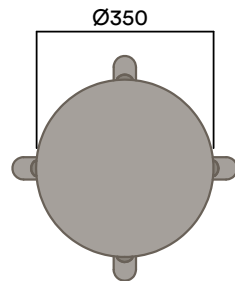

OKS-1040

4 Leg Low Stool

Upholstered Seat Pad