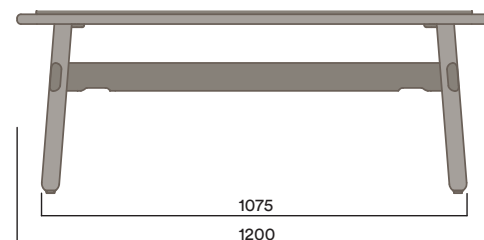

Seat Pad

Upholstered Seat Pad

- a. Gabriel Europost 60999
- b. Customer supplied fabric

Maximum Load 200kg
Seats 2

OKS-1080

Okidoki Bench

OKS-1081

Upholstered Okidoki Bench