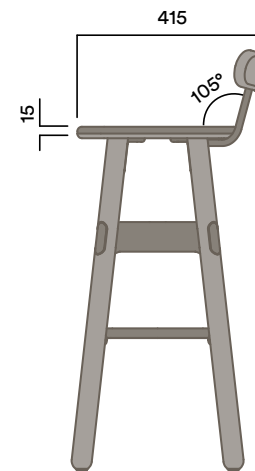

Upholstered Seat Pad + Backrest*

OKS-1600-1

High Stool + Backrest

Upholstered Seat Pad + Backrest*

Bench Seats Finishes

With customisable timber staining, and multiple powder coat options, the Okidoki Bench Seat matches any environment.