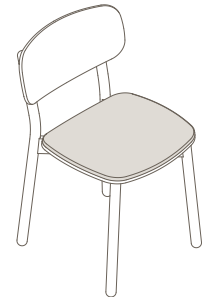

Back & Seat Pad

Upholstered Pad

- a. Gabriel Europost 60999
- b. Customer supplied fabric

Maximum Load 100kg
Seats 1

OKS-4000

Chair

OKS-4011 / OKS-4012

Chair - Seat Pad