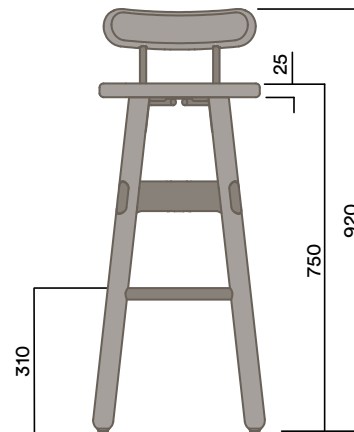

OKS-1500-1

High Stool + Backrest