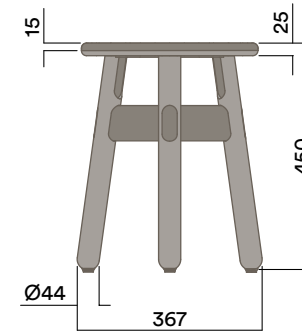

Seat Pad

Upholstered Seat Pad

- a. Gabriel Europost 60999
- b. Customer supplied fabric

Maximum Load 1 100kg
Seats 1

OKS-1000

3 Leg Low Stool

Upholstered Seat Pad

OKS-1040