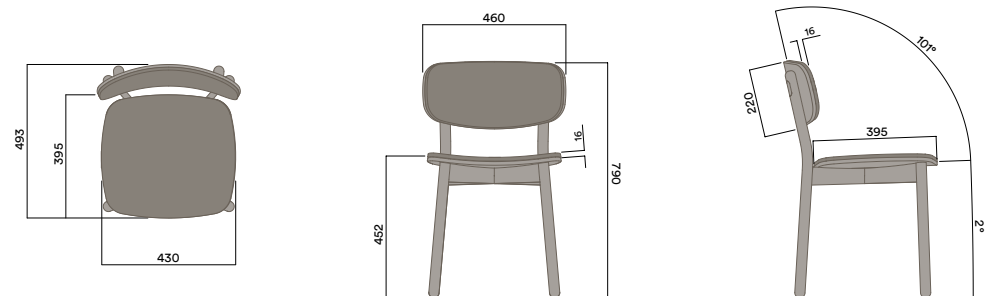

OKS-4021 / OKS-4022

Chair - Back and Seat Pad