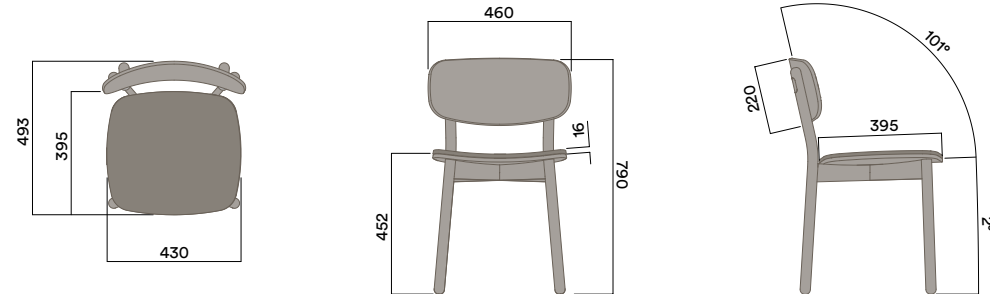

Back & Seat Pad

Upholstered Pad

- a. Gabriel Europost 60999
- b. Customer supplied fabric

Maximum Load 100kg
Seats 1

OKS-4000

Chair

OKS-4011 / OKS-4012

Chair - Seat Pad