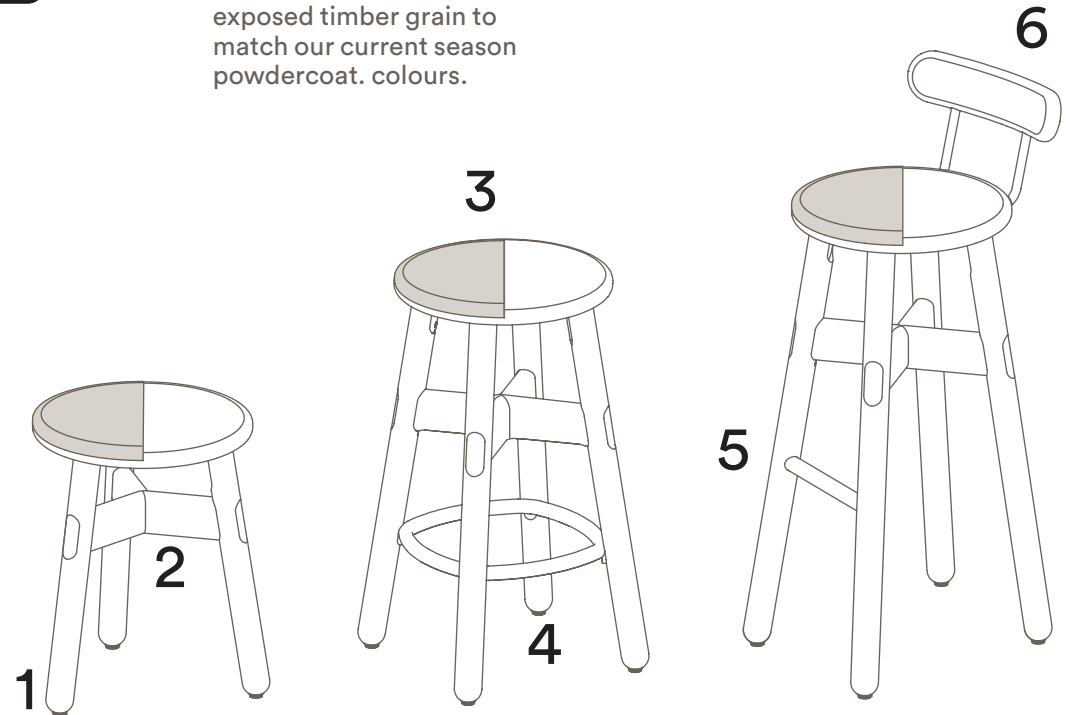

6. Backrest

Available in Ash, Walnut as well as solid colour with exposed timber grain to match our current season powdercoat colours.