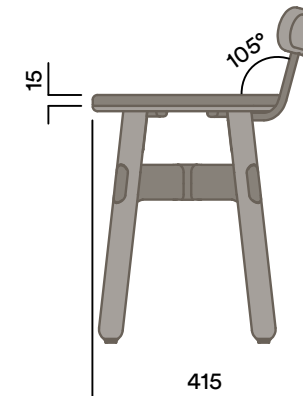

OKS-1070

Timber Backrest for retro fitting*

OKS-1040-1

4 Leg Low Stool + Backrest

Upholstered Seat Pad + Backrest**

Stools with Backrest and Bar Footrest

Materials Information

Seat and Legs