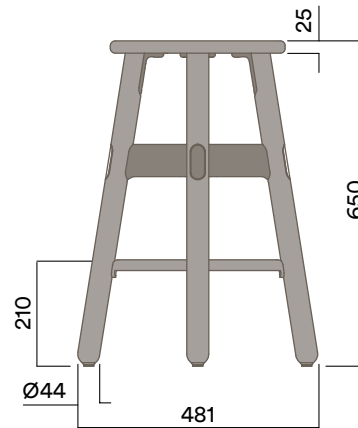

Seat Pad

Upholstered Seat Pad

- a. Gabriel Europost 60999
- b. Customer supplied fabric

Maximum Load 1 100kg
Seats 1

OKS-1400

Mid Stool

Upholstered Seat Pad

OKS-1600