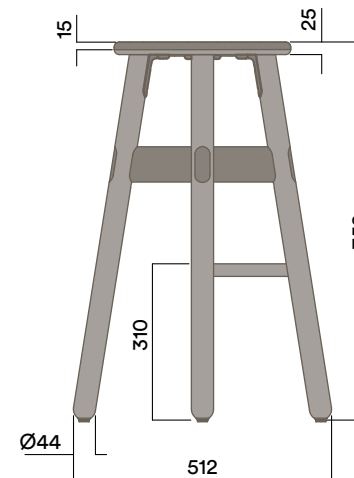

OKS-1500

High Stool

Upholstered Seat Pad