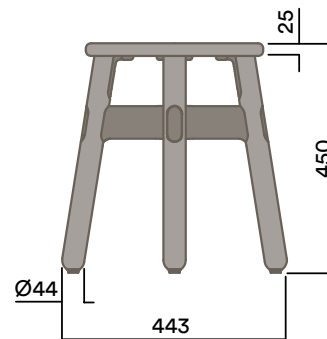

OKS-1040

4 Leg Low Stool

Upholstered Seat Pad