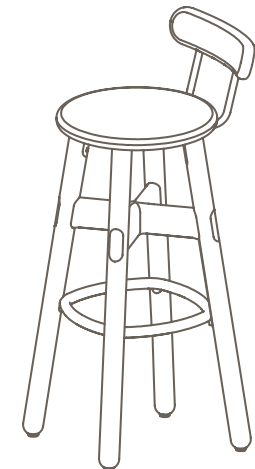

Upholstered Seat Pad + Backrest*

OKS-1600-1

High Stool + Backrest

Upholstered Seat Pad + Backrest*

Bench Seats Finishes

With customisable timber staining, and multiple powder coat options, the Okidoki Bench Seat matches any environment.