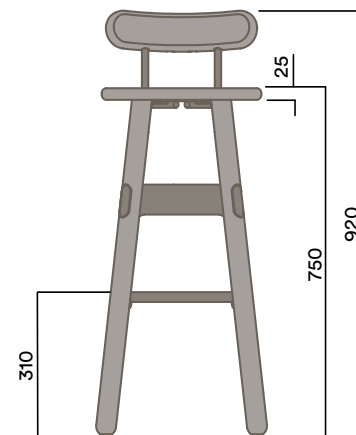

OKS-1600-1

High Stool + Backrest