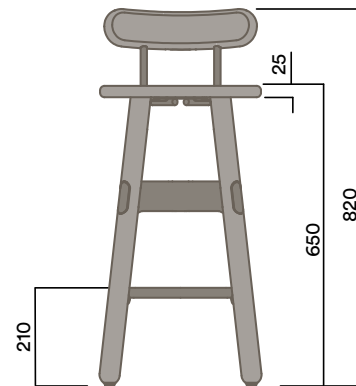

Seat Pad

Upholstered Seat Pad

- a. Gabriel Europost 60999
- b. Customer supplied fabric

Maximum Load 1 100kg
Seats 1

* Longer lead-time applies to upholstered stools & backrest in Walnut finish

OKS-1400-1

Mid Stool + Backrest