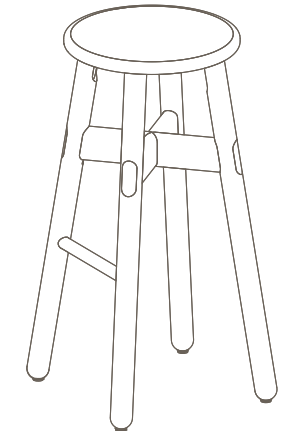

OKS-1500

High Stool

Upholstered Seat Pad