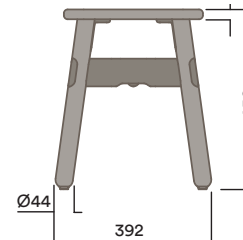

Seat Pad

Upholstered Seat Pad

- a. Gabriel Europost 60999
- b. Customer supplied fabric

Maximum Load 200kg
Seats 2

OKS-1080

Okidoki Bench

OKS-1081

Upholstered Okidoki Bench