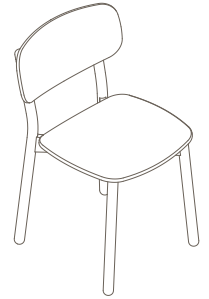

Back & Seat Pad

Upholstered Pad

- a. Gabriel Europost 60999
- b. Customer supplied fabric

Maximum Load 100kg
Seats 1

OKS-4000

Chair

OKS-4011 / OKS-4012

Chair - Seat Pad