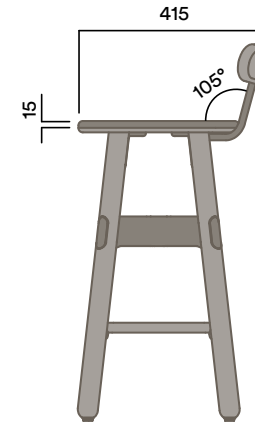

Upholstered Seat Pad + Backrest*