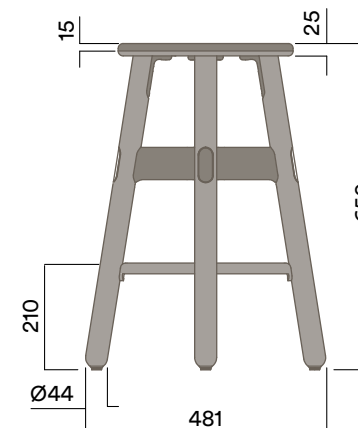

Seat Pad

Upholstered Seat Pad

- a. Gabriel Europost 60999
- b. Customer supplied fabric

Maximum Load 1 100kg
Seats 1

OKS-1400

Mid Stool

Upholstered Seat Pad

OKS-1600