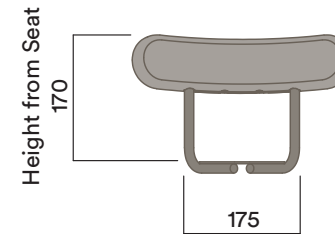

Stools with Backrest

Materials Information

Seat and Legs

Timber

- a. Ash - Standard
- b. Walnut
- c. Seasonal solid colour with timber grain

Frame Finish

Powdercoat Steel & Aluminium Frame

- a. Blanc (standard)
- b. Noir
- c. Double Cream
- d. Pink Salt
- e. Nocturnelle
- f. Morello
- g. Scotland Sky
- h. Green Smoke
- i. Moonshine
- j. Byron Blue
- k. Axel

Seat Pad

Upholstered Seat Pad

- a. Gabriel Europost 60999
- b. Customer supplied fabric

Maximum Load 1 100kg
Seats 1 1

- Retro fitting only available for non-upholstered stool seats
- ** Longer lead-time applies to upholstered stools & backrest in Walnut finish

OKS-1070

Timber Backrest for retro fitting*