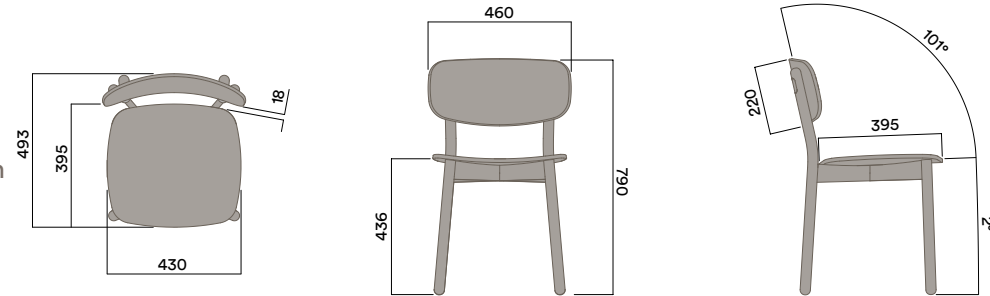

Back & Seat Pad

Upholstered Pad

- a. Gabriel Europost 60999
- b. Customer supplied fabric

Maximum Load 100kg
Seats 1

OKS-4000

Chair

OKS-4011 / OKS-4012

Chair - Seat Pad