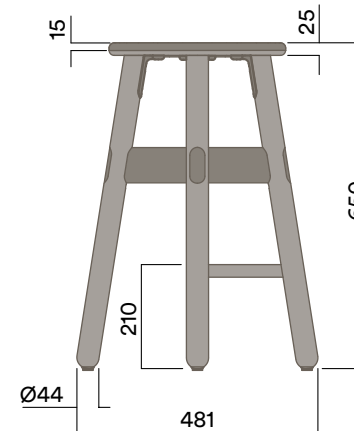

Seat Pad

Upholstered Seat Pad

- a. Gabriel Europost 60999
- b. Customer supplied fabric

Maximum Load 1 100kg
Seats 1

OKS-1300

Mid Stool

Upholstered Seat Pad

OKS-1500