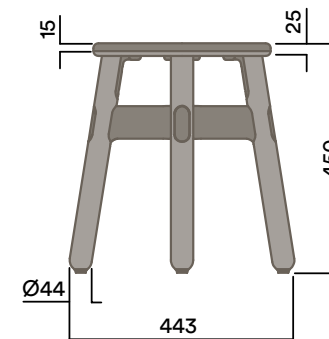

OKS-1040

4 Leg Low Stool

Upholstered Seat Pad