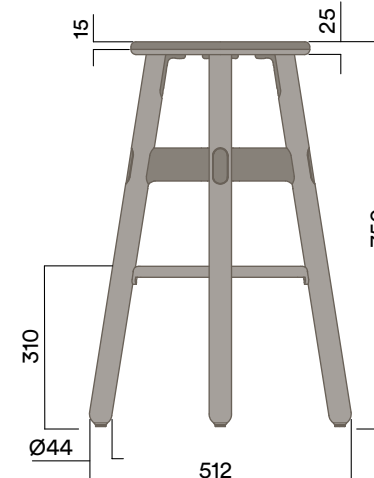

OKS-1600

High Stool

Upholstered Seat Pad