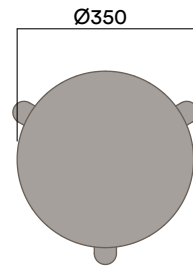

Seat Pad

Upholstered Seat Pad

- a. Gabriel Europost 60999
- b. Customer supplied fabric

Maximum Load 1 100kg
Seats 1

OKS-1000

3 Leg Low Stool

Upholstered Seat Pad

OKS-1040