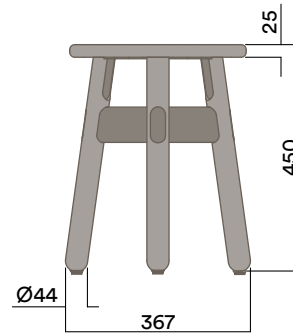

Seat Pad

Upholstered Seat Pad

- a. Gabriel Europost 60999
- b. Customer supplied fabric

Maximum Load 1 100kg
Seats 1

OKS-1000

3 Leg Low Stool

Upholstered Seat Pad

OKS-1040