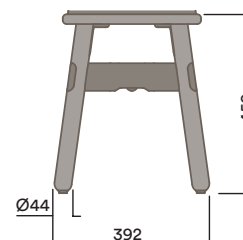

Seat Pad

Upholstered Seat Pad

- a. Gabriel Europost 60999
- b. Customer supplied fabric

Maximum Load 200kg
Seats 2

OKS-1080

Okidoki Bench

OKS-1081

Upholstered Okidoki Bench