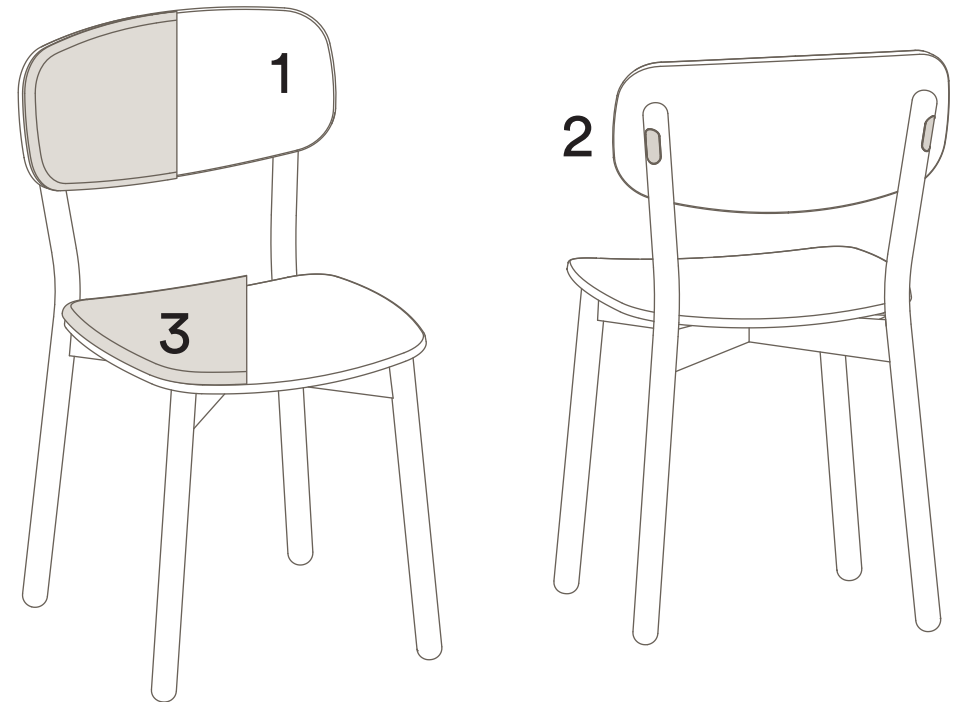

Colours are representative only, please check with your Thinking Works consultant to view samples of any specific colour.