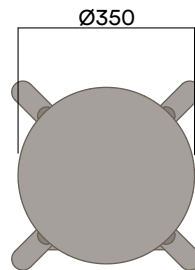

OKS-1600

High Stool

Upholstered Seat Pad