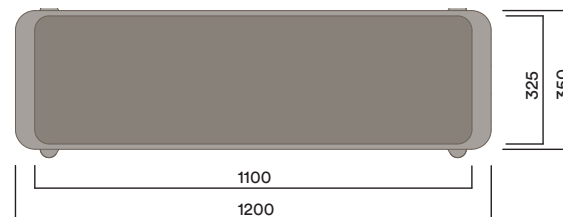

Seat Pad

Upholstered Seat Pad

- a. Gabriel Europost 60999
- b. Customer supplied fabric

Maximum Load 200kg
Seats 2

OKS-1080

Okidoki Bench

OKS-1081

Upholstered Okidoki Bench