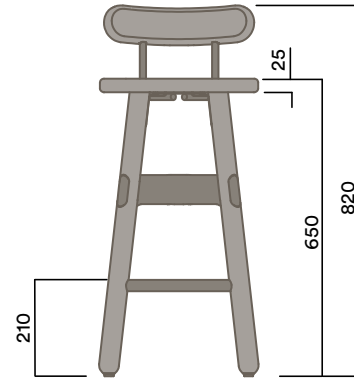

Seat Pad

Upholstered Seat Pad

- a. Gabriel Europost 60999
- b. Customer supplied fabric

Maximum Load 1 100kg
Seats 1

* Longer lead-time applies to upholstered stools & backrest in Walnut finish

OKS-1300-1

Mid Stool + Backrest