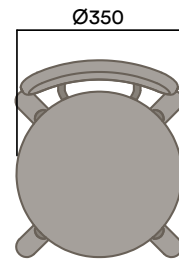

OKS-1500-1

High Stool + Backrest