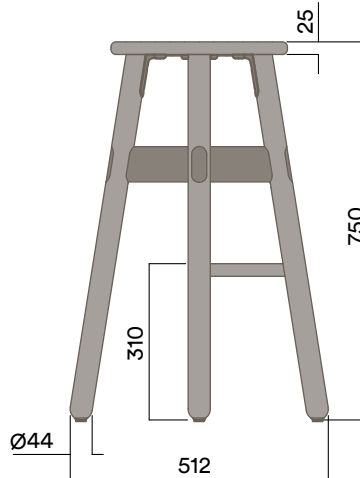

OKS-1500

High Stool

Upholstered Seat Pad