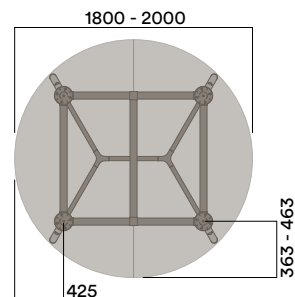

OKP-10-1072

Timber Worktop

1050 (standing height)