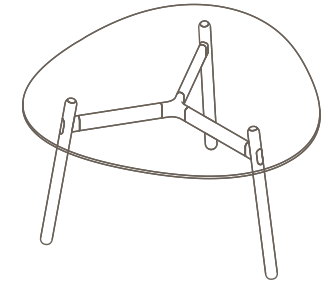

Tables

1200mm Rounded Triangle

Materials Information

Legs

Timber Legs

- a. Ash (standard)
- b. Walnut
- c. Seasonal Colour (solid colour with timber grain)

Frame Finish

Powdercoat Steel & Aluminium Frame

- a. Blanc (standard)
- b. Noir
- c. Double Cream
- d. Pink Salt
- e. Nocturnelle
- f. Morello
- g. Scotland Sky
- h. Green Smoke
- i. Moonshine
- j. Byron Blue
- k. Axel

Maximum inc. worktop 60kg
Maximum Point Load 15kg
Seats 3

OKG-1061

Glass Worktop