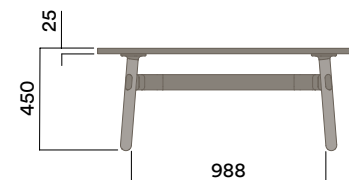

Tables

1200 × 600mm Rounded Rectangle

Materials Information

OKG-1012

Glass Worktop

450 (coffee table height)

Legs

Timber Legs

OKD-1012

Timber Worktop

450 (coffee table height)

Maximum inc. worktop 100kg
 Maximum Point Load 50kg
 Seats 1-4

Tables

1800 × 900mm Rounded Rectangle

Materials Information

Legs