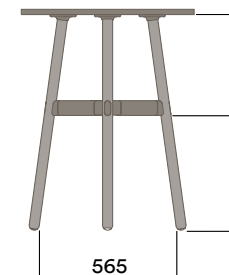

OKD-1560

Timber Worktop

1050 (standing height)

Maximum inc. worktop 60kg
 Maximum Point Load 15kg
 Seats 3

Tables

1200mm Rounded Triangle

Materials Information

Legs