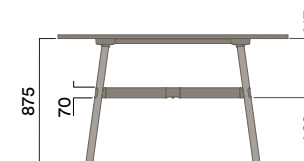

Maximum inc. worktop 100kg
 Maximum Point Load 30kg
 Seats 6-8

OKP-1072

Timber Worktop

740 (standard height)

OKP-9-1072

Timber Worktop

900 (bench height)

OKP-10-1072