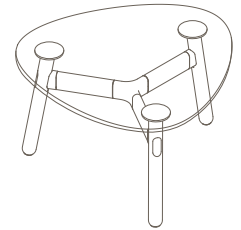

Tables

800mm Rounded Triangle

Materials Information

OKD-1060

Timber Worktop

450 (coffee table height)

Legs

Timber Legs

- a. Ash (standard)
- b. Walnut
- c. Seasonal Colour (solid colour with timber grain)

Frame Finish

Powdercoat Steel & Aluminium Frame

- a. Blanc (standard)
- b. Noir
- c. Double Cream
- d. Pink Salt
- e. Nocturnelle
- f. Morello
- g. Scotland Sky
- h. Green Smoke
- i. Moonshine
- j. Byron Blue
- k. Axel