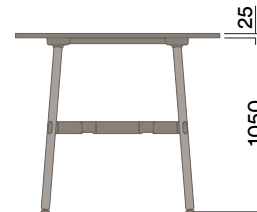

OKP-10-1070

Timber Worktop

1050 (standing height)