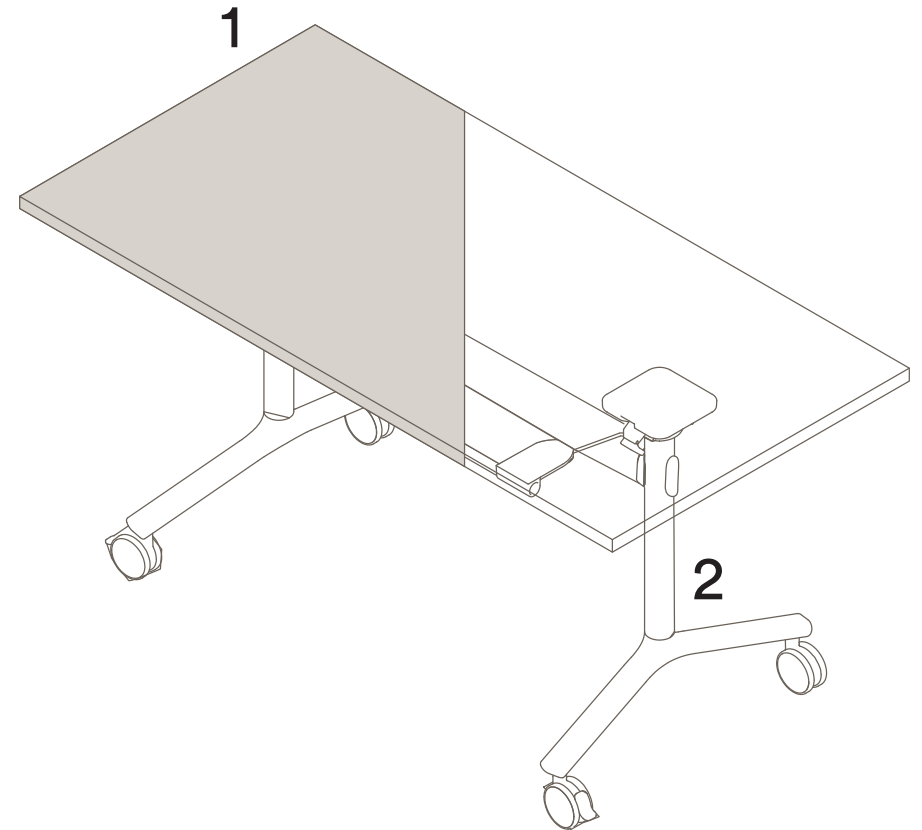

Folding Tables Finishes

1. Tops

25mm Square edge Melamine Worktop range with Matching or Timber ABS Edging options.

2. Frame Finishes

The steel frame and aluminium foot are available in our current season powdercoat colours. For standard height bases, the leg columns are also available in timber-look powdercoat.

Colours are representative only, please check with your Thinking Works consultant to view samples of any specific colour.