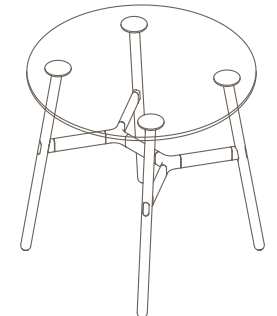

OKD-1570

Timber Worktop

1050 (standing height)