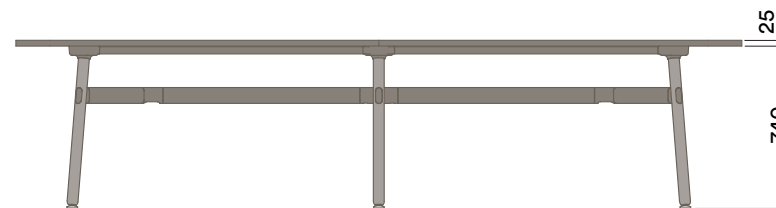

OKP-1051

Timber Worktop

740 (standard height)

OKP-1050

OKP-1052

OKP-1053

*Sizes up to 9.6m available. For more information contact your Thinking Works consultant.

| | |
|----------------------|-------|
| Maximum inc. worktop | 100kg |
| Maximum Point Load | 30kg |
| Seats | 4-24 |