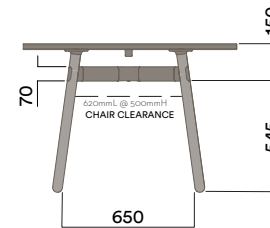

Tables

1200 × 600mm Rounded Rectangle

Materials Information

OKG-1012

Glass Worktop

450 (coffee table height)

Legs

Timber Legs

OKD-1012

Timber Worktop

450 (coffee table height)

Maximum inc. worktop 100kg
 Maximum Point Load 50kg
 Seats 1-4

Tables

1800 × 900mm Rounded Rectangle

Materials Information

Legs

Maximum inc. worktop 60kg
 Maximum Point Load 15kg
 Seats 4-6

OKG-1018

Glass Worktop

720 (standard height)

OKD-1018

Timber Worktop

720 (standard height)

Tables

Maximum inc. worktop 60kg
 Maximum Point Load 15kg
 Seats 4 - 6

OKD-1018

Timber Worktop

720 (standard height)

OKD-1318

Timber Worktop

900 (bench height)

OKD-1518