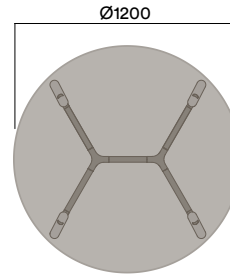

Tables

Ø1200mm Round

Materials Information

Legs

Timber Legs

1. Ash (standard)
2. Walnut
3. Seasonal Colour (solid colour with timber grain)

Frame Finish

Powdercoat Steel & Aluminium Frame

1. Blanc (standard)
2. Noir
3. Double Cream
4. Pink Salt
5. Nocturnelle
6. Morello
7. Scotland Sky
8. Green Smoke
9. Moonshine
10. Byron Blue
11. Axel

Maximum inc. worktop 60kg
Maximum Point Load 15kg
Seats 2-4

OKG-1070

Glass Worktop