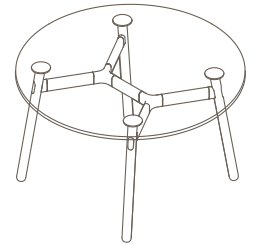

Tables

Ø1200mm Round

Materials Information

Legs

Timber Legs

- a. Ash (standard)
- b. Walnut
- c. Seasonal Colour (solid colour with timber grain)

Frame Finish

Powdercoat Steel & Aluminium Frame

- a. Blanc (standard)
- b. Noir
- c. Double Cream
- d. Pink Salt
- e. Nocturnelle
- f. Morello
- g. Scotland Sky
- h. Green Smoke
- i. Moonshine
- j. Byron Blue
- k. Axel

Maximum inc. worktop 60kg
Maximum Point Load 15kg
Seats 2 - 4

OKD-1070

Timber Worktop

720 (standard height)