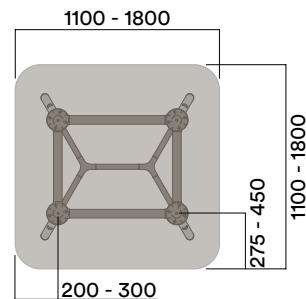

OKP-10-1070

Timber Worktop

1050 (standing height)