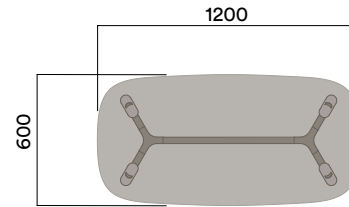

Tables

1200 × 600mm Rounded Rectangle

Materials Information

OKG-1012

Glass Worktop

450 (coffee table height)

Legs

Timber Legs

OKD-1012

Timber Worktop

450 (coffee table height)

Maximum inc. worktop 100kg
 Maximum Point Load 50kg
 Seats 1-4

Tables

1800 × 900mm Rounded Rectangle

Materials Information

Legs