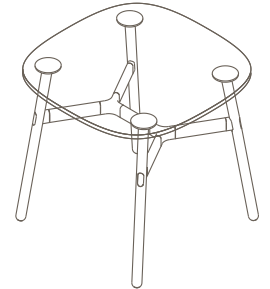

OKD-1370

Timber Worktop

900 (bench height)