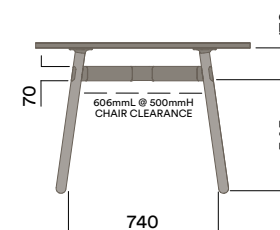

Maximum inc. worktop 60kg
 Maximum Point Load 15kg
 Seats 2 - 4

OKD-1070

Timber Worktop

720 (standard height)

OKD-1370

Timber Worktop

900 (bench height)

OKD-1570