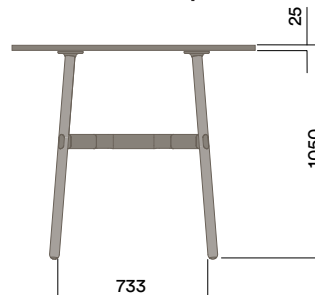

Maximum inc. worktop 60kg
 Maximum Point Load 15kg
 Seats 2 - 4

OKD-1070

Timber Worktop

720 (standard height)

OKD-1370

Timber Worktop

900 (bench height)

OKD-1570

Timber Worktop

1050 (standing height)

Tables

800mm Rounded Triangle

Materials Information

Legs

Timber Legs

- a. Ash (standard)
- b. Walnut
- c. Seasonal Colour (solid colour with timber grain)