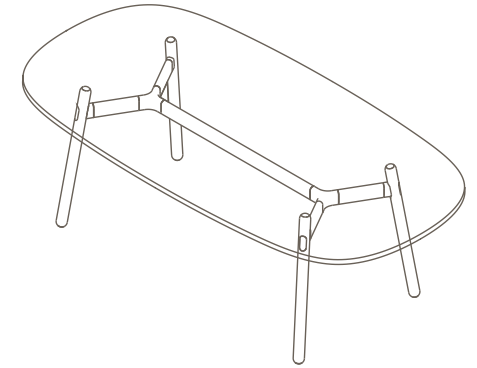

Tables

1800 × 900mm Rounded Rectangle

Materials Information

Legs

Timber Legs

- a. Ash (standard)
- b. Walnut
- c. Seasonal Colour (solid colour with timber grain)

Frame Finish

Powdercoat Steel & Aluminium Frame

- a. Blanc (standard)
- b. Noir
- c. Double Cream
- d. Pink Salt
- e. Nocturnelle
- f. Morello
- g. Scotland Sky
- h. Green Smoke
- i. Moonshine
- j. Byron Blue
- k. Axel

Maximum inc. worktop 60kg
Maximum Point Load 15kg
Seats 4-6

OKG-1018

Glass Worktop

720 (standard height)