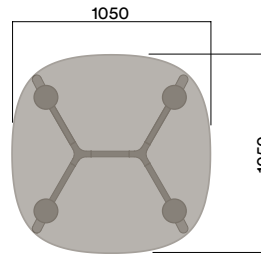

Maximum inc. worktop 60kg
 Maximum Point Load 15kg
 Seats 2-4

OKG-1070

Glass Worktop

OKD-1070

Timber Worktop

Tables

1050mm Rounded Square

Materials Information