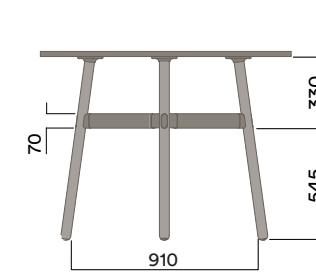

OKD-1561

Timber Worktop

1050 (standing height)

Maximum inc. worktop 60kg
 Maximum Point Load 15kg
 Seats 3

Folding Tables Finishes

1. Tops

25mm Square edge Melamine Worktop range with Matching or Timber ABS Edging options.