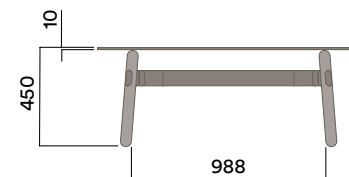

Tables

1200 × 600mm Rounded Rectangle

Materials Information

OKG-1012

Glass Worktop

450 (coffee table height)

Legs

Timber Legs

- a. Ash (standard)
- b. Walnut
- c. Seasonal Colour (solid colour with timber grain)

Frame Finish

Powdercoat Steel & Aluminium Frame

- a. Blanc (standard)
- b. Noir
- c. Double Cream
- d. Pink Salt
- e. Nocturnelle
- f. Morello
- g. Scotland Sky
- h. Green Smoke
- i. Moonshine
- j. Byron Blue
- k. Axel