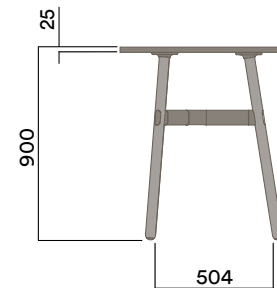

OKD-1060

Timber Worktop

450 (coffee table height)

Legs

Timber Legs

- a. Ash (standard)
- b. Walnut
- c. Seasonal Colour (solid colour with timber grain)

Frame Finish

Powdercoat Steel & Aluminium Frame

OKD-1560

Timber Worktop

1050 (standing height)

Maximum inc. worktop 60kg
 Maximum Point Load 15kg
 Seats 3

Tables

1200mm Rounded Triangle

Materials Information

Legs