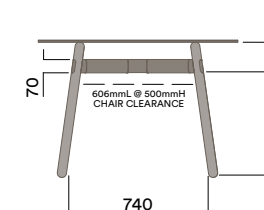

Tables

Ø1200mm Round

Materials Information

Legs

Timber Legs

1. Ash (standard)
2. Walnut
3. Seasonal Colour (solid colour with timber grain)

Frame Finish

Powdercoat Steel & Aluminium Frame

1. Blanc (standard)
2. Noir
3. Double Cream
4. Pink Salt
5. Nocturnelle
6. Morello
7. Scotland Sky
8. Green Smoke
9. Moonshine
10. Byron Blue
11. Axel

Maximum inc. worktop 60kg
Maximum Point Load 15kg
Seats 2-4

OKG-1070

Glass Worktop