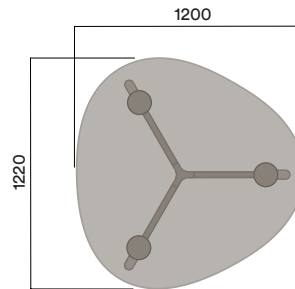

Maximum inc. worktop 60kg
 Maximum Point Load 15kg
 Seats 3

OKG-1061

Glass Worktop

OKD-1061

Timber Worktop

Tables

1200mm Rounded Triangle

Materials Information