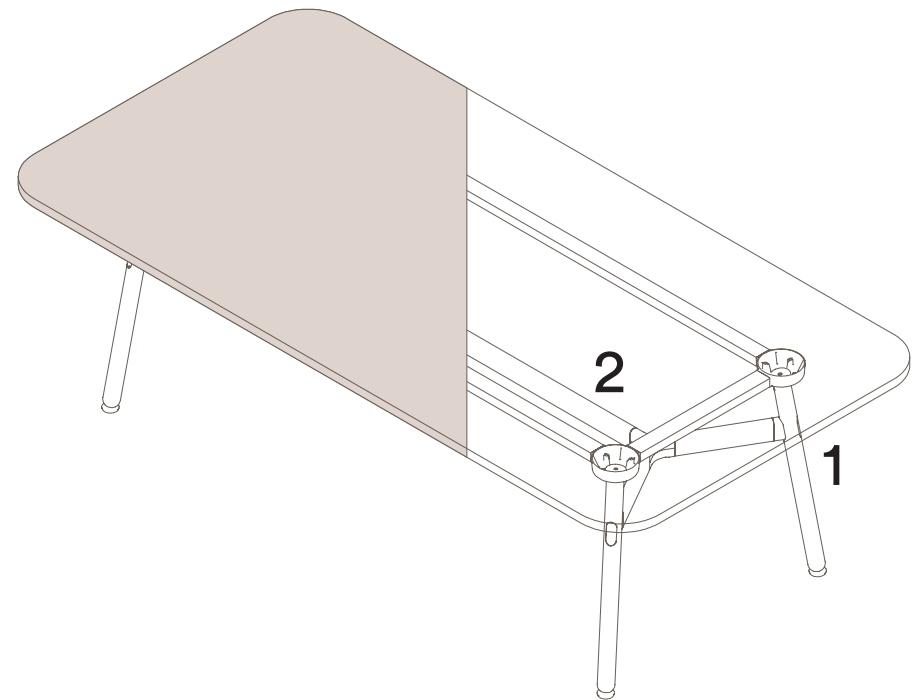

Okidoki+ Tables Finishes

1. Legs

Our legs are all made from Timber. Ash comes as standard. We offer a premium finishes which include Solid Walnut and solid colour with exposed timber grain to match our frame finishes.

2. Frame Finishes

Okidoki+ steel and aluminium frame is available in our current season powdercoat colours. Custom colours are also available.

Colours are representative only, please check with your Thinking Works consultant to view samples of any specific colour.