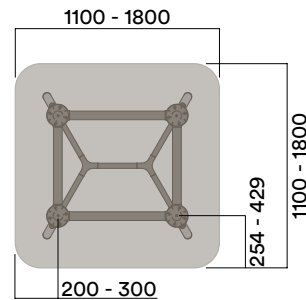

Maximum inc. worktop 100kg
 Maximum Point Load 30kg
 Seats 2-8

OKP-1070

Timber Worktop

740 (standard height)

OKP-9-1070

Timber Worktop

900 (bench height)

OKP-10-1070