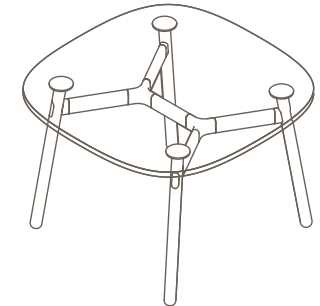

Maximum inc. worktop 60kg
 Maximum Point Load 15kg
 Seats 2-4

OKG-1070

Glass Worktop

OKD-1070

Timber Worktop

Tables

1050mm Rounded Square

Materials Information