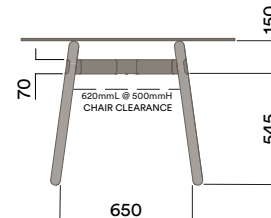

Tables

1200 × 600mm Rounded Rectangle

Materials Information

OKG-1012

Glass Worktop

450 (coffee table height)

Legs

Timber Legs

OKD-1012

Timber Worktop

450 (coffee table height)

Maximum inc. worktop 100kg
 Maximum Point Load 50kg
 Seats 1-4

Tables

1800 × 900mm Rounded Rectangle

Materials Information

Legs

Maximum inc. worktop 60kg
 Maximum Point Load 15kg
 Seats 4-6

OKG-1018

Glass Worktop

720 (standard height)

OKD-1018

Timber Worktop

720 (standard height)

Tables