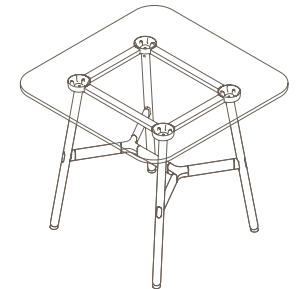

OKP-10-1070

Timber Worktop

1050 (standing height)