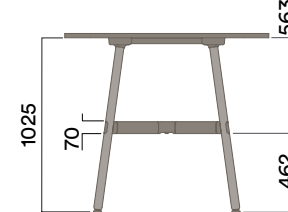

OKP-10-1070

Timber Worktop

1050 (standing height)