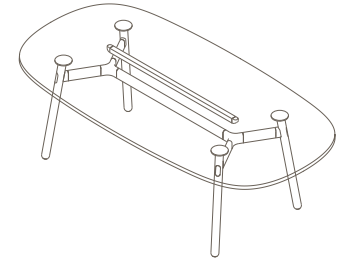

Tables

1800 × 900mm Rounded Rectangle

Materials Information

Legs

Timber Legs

- a. Ash (standard)
- b. Walnut
- c. Seasonal Colour (solid colour with timber grain)

Frame Finish

Powdercoat Steel & Aluminium Frame

- a. Blanc (standard)
- b. Noir
- c. Double Cream
- d. Pink Salt
- e. Nocturnelle
- f. Morello
- g. Scotland Sky
- h. Green Smoke
- i. Moonshine
- j. Byron Blue
- k. Axel

Maximum inc. worktop 60kg
Maximum Point Load 15kg
Seats 4 - 6

OKD-1018

Timber Worktop

720 (standard height)