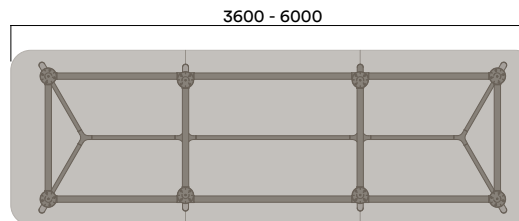

OKP-1051

Timber Worktop

740 (standard height)

OKP-1050

OKP-1052

OKP-1053

*Sizes up to 9.6m available. For more information contact your Thinking Works consultant.

| | |
|----------------------|-------|
| Maximum inc. worktop | 100kg |
| Maximum Point Load | 30kg |
| Seats | 4-24 |