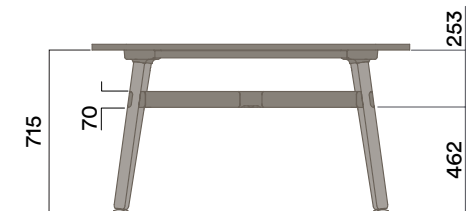

OKP-1051

Timber Worktop

740 (standard height)

OKP-1050

OKP-1052

OKP-1053

*Sizes up to 9.6m available. For more information contact your Thinking Works consultant.

| | |
|----------------------|-------|
| Maximum inc. worktop | 100kg |
| Maximum Point Load | 30kg |
| Seats | 4-24 |