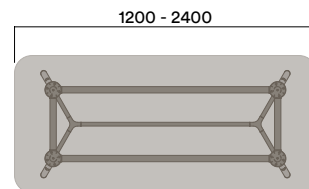

OKP-10-1051

Timber Worktop

1050 (standing height)

OKP-10-1050

OKP-10-1052

OKP-10-1053

*Sizes up to 9.6m available. For more information contact your Thinking Works consultant.

Maximum inc. worktop 100kg
 Maximum Point Load 30kg
 Seats 4-24