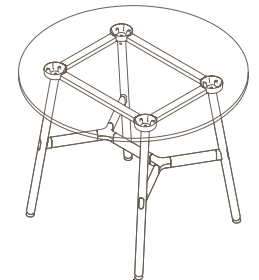

OKP-10-1070

Timber Worktop

1050 (standing height)