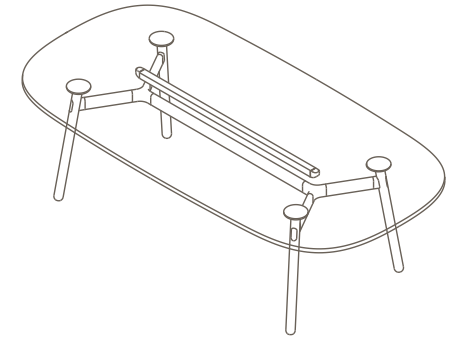

OKD-1024

Timber Worktop

720 (standard height)

Maximum inc. worktop 60kg
 Maximum Point Load 15kg
 Seats 4-6

Tables

1050mm Rounded Square

Materials Information

Legs