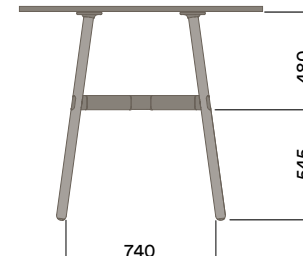

Maximum inc. worktop 60kg
 Maximum Point Load 15kg
 Seats 2 - 4

OKD-1070

Timber Worktop

720 (standard height)

OKD-1370

Timber Worktop

900 (bench height)

OKD-1570

Timber Worktop

1050 (standing height)

Tables

Ø1200mm Round

Materials Information

Legs

Timber Legs

- Ash (standard)
- Walnut
- Seasonal Colour (solid colour with timber grain)