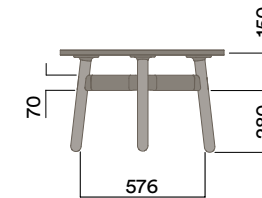

Tables

800mm Rounded Triangle

Materials Information

OKD-1060

Timber Worktop

450 (coffee table height)

Legs

Timber Legs

- a. Ash (standard)
- b. Walnut
- c. Seasonal Colour (solid colour with timber grain)

Frame Finish

Powdercoat Steel & Aluminium Frame

- a. Blanc (standard)
- b. Noir
- c. Double Cream
- d. Pink Salt
- e. Nocturnelle
- f. Morello
- g. Scotland Sky
- h. Green Smoke
- i. Moonshine
- j. Byron Blue
- k. Axel