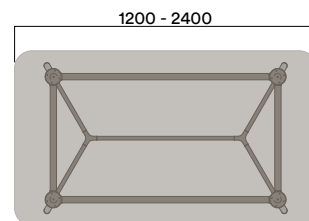

OKP-1051

Timber Worktop

740 (standard height)

OKP-1050

OKP-1052

OKP-1053

*Sizes up to 9.6m available. For more information contact your Thinking Works consultant.

| | |
|----------------------|-------|
| Maximum inc. worktop | 100kg |
| Maximum Point Load | 30kg |
| Seats | 4-24 |