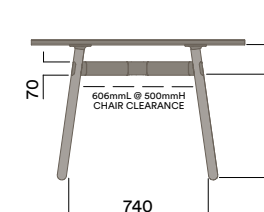

OKD-1070

Timber Worktop