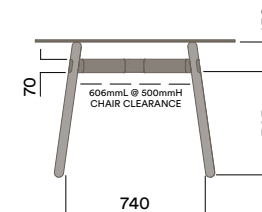

Tables

1050mm Rounded Square

Materials Information

Legs

Timber Legs

- a. Ash (standard)
- b. Walnut
- c. Seasonal Colour (solid colour with timber grain)

Frame Finish

Powdercoat Steel & Aluminium Frame

- a. Blanc (standard)
- b. Noir
- c. Double Cream
- d. Pink Salt
- e. Nocturnelle
- f. Morello
- g. Scotland Sky
- h. Green Smoke
- i. Moonshine
- j. Byron Blue
- k. Axel

Maximum inc. worktop 60kg
Maximum Point Load 15kg
Seats 2-4

OKG-1070

Glass Worktop