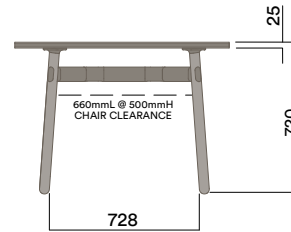

Tables

1200 × 600mm Rounded Rectangle

Materials Information

OKG-1012

Glass Worktop

450 (coffee table height)

Legs

Timber Legs

Maximum inc. worktop 60kg
 Maximum Point Load 15kg
 Seats 2 - 4

OKD-1070

Timber Worktop

720 (standard height)

OKD-1370

Timber Worktop

900 (bench height)

OKD-1570