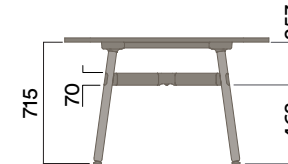

Okidoki+ Square Tables

Materials Information

Legs

Timber Legs

- a. Ash (standard)
- b. Walnut
- c. Seasonal Colour (solid colour with timber grain)

Frame Finish

Powdercoat Steel & Aluminium Frame

- a. Blanc (standard)
- b. Noir
- c. Double Cream
- d. Pink Salt
- e. Nocturnelle
- f. Morello
- g. Scotland Sky
- h. Green Smoke
- i. Moonshine
- j. Byron Blue
- k. Axel

Maximum inc. worktop 100kg
Maximum Point Load 30kg
Seats 2-8

OKP-1070

Timber Worktop

740 (standard height)