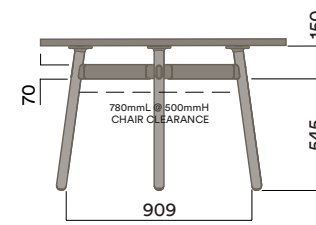

Tables

1200 × 600mm Rounded Rectangle

Materials Information

OKG-1012

Glass Worktop

450 (coffee table height)

Legs

Timber Legs

OKD-1561

Timber Worktop

1050 (standing height)

Maximum inc. worktop 60kg
 Maximum Point Load 15kg
 Seats 3

Folding Tables Finishes

1. Tops

25mm Square edge Melamine Worktop range with Matching or Timber ABS Edging options.