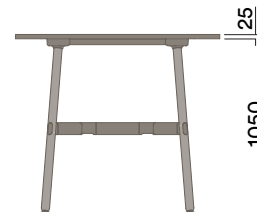

OKP-10-1070

Timber Worktop

1050 (standing height)