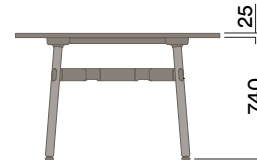

Maximum inc. worktop 100kg
 Maximum Point Load 30kg
 Seats 2-6

OKP-1070

Timber Worktop

740 (standard height)

OKP-9-1070

Timber Worktop

900 (bench height)

OKP-10-1070