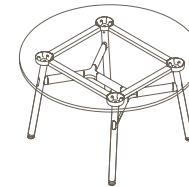

15-18

Folding

19-20

Okidoki+

21-27

A minimalist line drawing of a chair, showing the backrest, seat, and legs. The drawing is composed of simple black outlines on a white background. The word "Okidoki" is written in a bold, dark grey, sans-serif font across the middle of the chair's backrest.