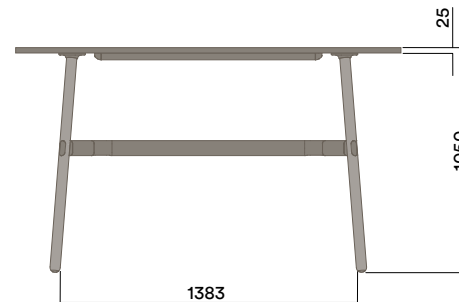

Maximum inc. worktop 60kg
 Maximum Point Load 15kg
 Seats 4 - 6

OKD-1018

Timber Worktop

720 (standard height)

OKD-1318

Timber Worktop

900 (bench height)

OKD-1518

Timber Worktop

1050 (standing height)

Tables

2100 x 1050mm Rounded Rectangle

Materials Information

Legs

Timber Legs

- a. Ash (standard)
- b. Walnut
- c. Seasonal Colour (solid colour with timber grain)