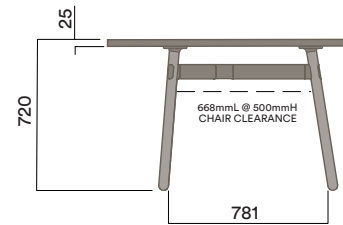

Tables

1200 × 600mm Rounded Rectangle

Materials Information

OKG-1012

Glass Worktop

450 (coffee table height)

Legs

Timber Legs

OKD-1561

Timber Worktop

1050 (standing height)

Maximum inc. worktop 60kg
 Maximum Point Load 15kg
 Seats 3

Folding Tables Finishes

1. Tops

25mm Square edge Melamine Worktop range with Matching or Timber ABS Edging options.