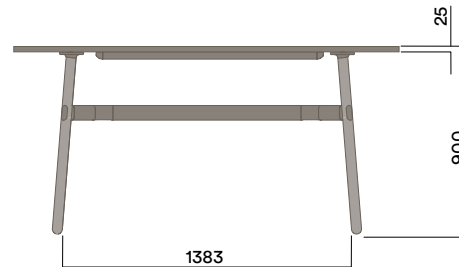

Maximum inc. worktop 60kg
 Maximum Point Load 15kg
 Seats 4 - 6

OKD-1018

Timber Worktop

720 (standard height)

OKD-1318

Timber Worktop

900 (bench height)

OKD-1518

Timber Worktop

1050 (standing height)

Tables

2100 x 1050mm Rounded Rectangle

Materials Information

Legs

Timber Legs

- a. Ash (standard)
- b. Walnut
- c. Seasonal Colour (solid colour with timber grain)