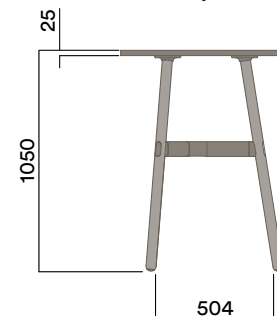

OKD-1560

Timber Worktop

1050 (standing height)

Maximum inc. worktop 60kg
 Maximum Point Load 15kg
 Seats 3

Tables

1200mm Rounded Triangle

Materials Information

Legs