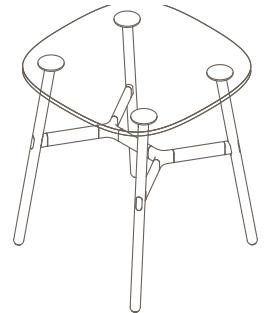

Timber Worktop

1050 (standing height)

Tables

Ø1200mm Round

Materials Information

Legs

Timber Legs

- Ash (standard)
- Walnut
- Seasonal Colour (solid colour with timber grain)