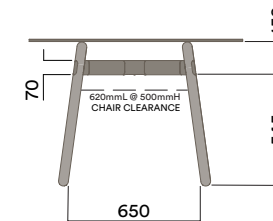

Tables

1200mm Rounded Triangle

Materials Information

Legs

Timber Legs

- a. Ash (standard)
- b. Walnut
- c. Seasonal Colour (solid colour with timber grain)

Frame Finish

Powdercoat Steel & Aluminium Frame

- a. Blanc (standard)
- b. Noir
- c. Double Cream
- d. Pink Salt
- e. Nocturnelle
- f. Morello
- g. Scotland Sky
- h. Green Smoke
- i. Moonshine
- j. Byron Blue
- k. Axel

Maximum inc. worktop 60kg
Maximum Point Load 15kg
Seats 3

OKG-1061

Glass Worktop