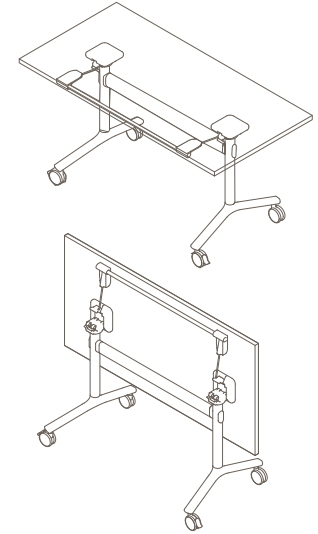

Maximum inc. worktop 60kg
 Maximum Point Load 15kg
 Seats 1-4

OKD-1080, 1082, 1084, 1086 Folding

725 (standard height)

Linked Configurations*

Racetrack Configuration

Okidoki+ Tables Finishes

1. Legs

Our legs are all made from Timber. Ash comes as standard. We offer a premium finishes which include Solid Walnut and solid colour with exposed timber grain to match our frame finishes.