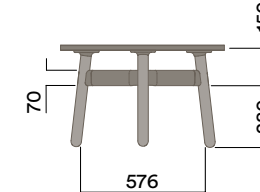

Maximum inc. worktop 60kg
 Maximum Point Load 15kg
 Seats 3

OKG-1060

Glass Worktop

OKD-1060

Timber Worktop

Tables

800mm Rounded Triangle

Materials Information