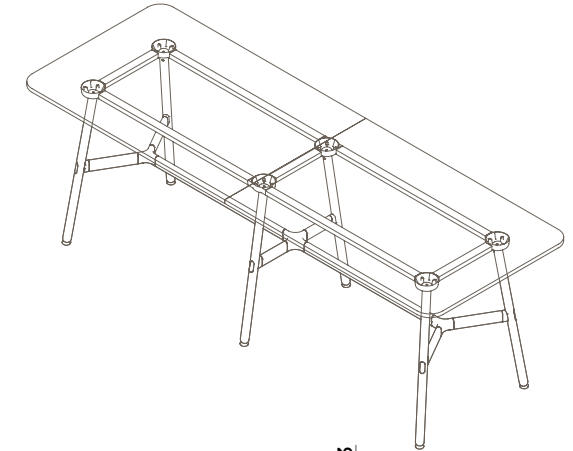

OKP-10-1051

Timber Worktop

1050 (standing height)

OKP-10-1050

OKP-10-1052

OKP-10-1053

*Sizes up to 9.6m available. For more information contact your Thinking Works consultant.

Maximum inc. worktop 100kg
 Maximum Point Load 30kg
 Seats 4-24