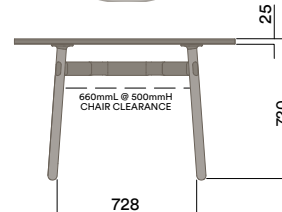

Tables

1200 × 600mm Rounded Rectangle

Materials Information

OKG-1012

Glass Worktop

450 (coffee table height)

Legs

Timber Legs

Timber Worktop

1050 (standing height)

Tables

Ø1200mm Round

Materials Information

Legs

Timber Legs

- Ash (standard)
- Walnut
- Seasonal Colour (solid colour with timber grain)

OKG-1070

Glass Worktop

OKD-1070

Timber Worktop

Tables

Ø1200mm Round

Materials Information

Legs