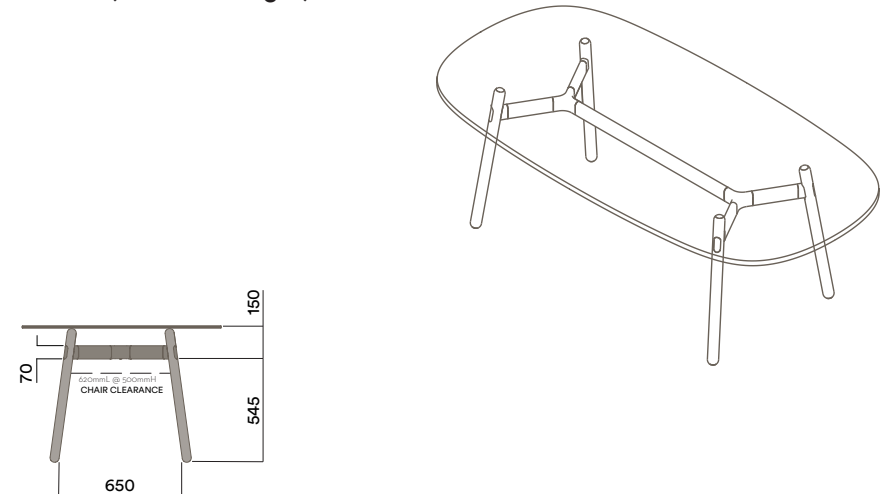

Tables

2100 x 1050mm Rounded Rectangle

Materials Information

Legs

Timber Legs

- a. Ash (standard)
- b. Walnut
- c. Seasonal Colour (solid colour with timber grain)

Frame Finish

Powdercoat Steel & Aluminium Frame

- a. Blanc (standard)
- b. Noir
- c. Double Cream
- d. Pink Salt
- e. Nocturnelle
- f. Morello
- g. Scotland Sky
- h. Green Smoke
- i. Moonshine
- j. Byron Blue
- k. Axel

Maximum inc. worktop 60kg
Maximum Point Load 15kg
Seats 4-6

OKG-1021

Glass Worktop

720 (standard height)