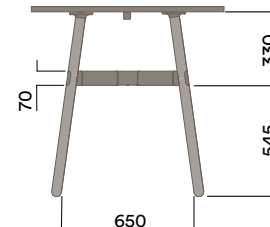

Maximum inc. worktop 60kg
 Maximum Point Load 15kg
 Seats 4 - 6

OKD-1018

Timber Worktop

720 (standard height)

OKD-1318

Timber Worktop

900 (bench height)

OKD-1518

Timber Worktop

1050 (standing height)

Tables

2100 x 1050mm Rounded Rectangle

Materials Information

Legs

Timber Legs

- a. Ash (standard)
- b. Walnut
- c. Seasonal Colour (solid colour with timber grain)