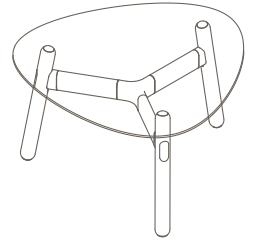

Tables

800mm Rounded Triangle

Materials Information

Legs

Timber Legs

- a. Ash (standard)
- b. Walnut
- c. Seasonal Colour (solid colour with timber grain)

Frame Finish

Powdercoat Steel & Aluminium Frame

- a. Blanc (standard)
- b. Noir
- c. Double Cream
- d. Pink Salt
- e. Nocturnelle
- f. Morello
- g. Scotland Sky
- h. Green Smoke
- i. Moonshine
- j. Byron Blue
- k. Axel

Maximum inc. worktop 60kg
Maximum Point Load 15kg
Seats 3

OKG-1060

Glass Worktop