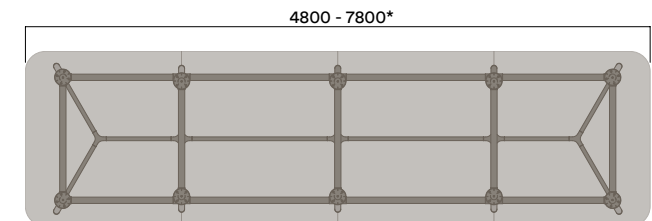

OKP-1051

Timber Worktop

740 (standard height)

OKP-1050

OKP-1052

OKP-1053

*Sizes up to 9.6m available. For more information contact your Thinking Works consultant.

| | |
|----------------------|-------|
| Maximum inc. worktop | 100kg |
| Maximum Point Load | 30kg |
| Seats | 4-24 |