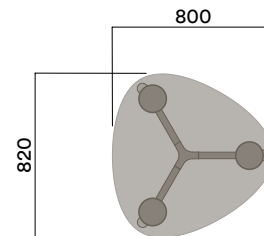

Maximum inc. worktop 60kg
 Maximum Point Load 15kg
 Seats 3

OKG-1060

Glass Worktop

OKD-1060

Timber Worktop

Tables

800mm Rounded Triangle

Materials Information