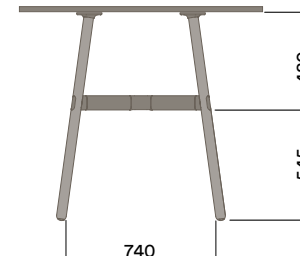

Maximum inc. worktop 60kg
 Maximum Point Load 15kg
 Seats 2 - 4

OKD-1070

Timber Worktop

720 (standard height)

OKD-1370

Timber Worktop

900 (bench height)

OKD-1570

Timber Worktop

1050 (standing height)

Tables

800mm Rounded Triangle

Materials Information

Legs

Timber Legs

- a. Ash (standard)
- b. Walnut
- c. Seasonal Colour (solid colour with timber grain)