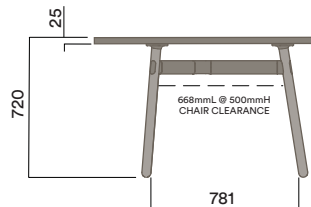

OKD-1560

Timber Worktop

1050 (standing height)

Maximum inc. worktop 60kg
 Maximum Point Load 15kg
 Seats 3

Tables

1200mm Rounded Triangle

Materials Information

Legs

Maximum inc. worktop 60kg
 Maximum Point Load 15kg
 Seats 3

OKG-1061

Glass Worktop

OKD-1061

Timber Worktop

Tables

1200mm Rounded Triangle

Materials Information