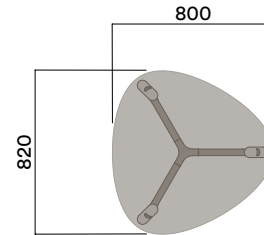

Tables

800mm Rounded Triangle

Materials Information

Legs

Timber Legs

- a. Ash (standard)
- b. Walnut
- c. Seasonal Colour (solid colour with timber grain)

Frame Finish

Powdercoat Steel & Aluminium Frame

- a. Blanc (standard)
- b. Noir
- c. Double Cream
- d. Pink Salt
- e. Nocturnelle
- f. Morello
- g. Scotland Sky
- h. Green Smoke
- i. Moonshine
- j. Byron Blue
- k. Axel

Maximum inc. worktop 60kg
Maximum Point Load 15kg
Seats 3

OKG-1060

Glass Worktop