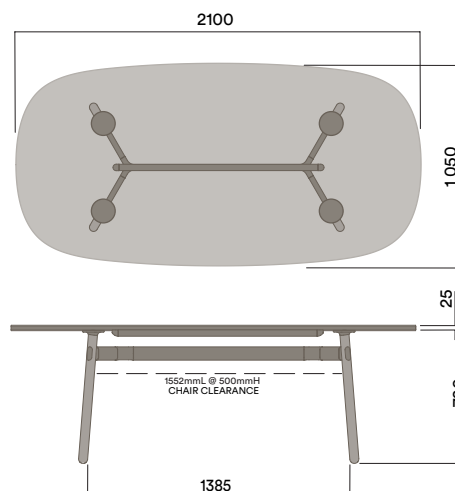

Tables

1200 × 600mm Rounded Rectangle

Materials Information

OKG-1012

Glass Worktop

450 (coffee table height)

Legs

Timber Legs

Timber Worktop

1050 (standing height)

Tables

2100 x 1050mm Rounded Rectangle

Materials Information

Legs

Timber Legs

- a. Ash (standard)
- b. Walnut
- c. Seasonal Colour (solid colour with timber grain)

Maximum inc. worktop 60kg
 Maximum Point Load 15kg
 Seats 4-6

OKG-1021

Glass Worktop

720 (standard height)

OKD-1021

Timber Worktop

720 (standard height)

Tables

OKD-1024

Timber Worktop

720 (standard height)

Maximum inc. worktop 60kg
 Maximum Point Load 15kg
 Seats 4-6

Tables

1050mm Rounded Square

Materials Information

Legs