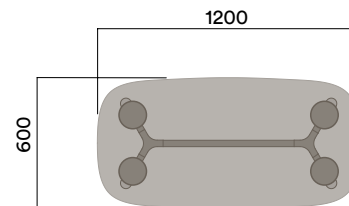

Tables

1200 × 600mm Rounded Rectangle

Materials Information

OKG-1012

Glass Worktop

450 (coffee table height)

Legs

Timber Legs

OKD-1012

Timber Worktop

450 (coffee table height)

Maximum inc. worktop 100kg
 Maximum Point Load 50kg
 Seats 1-4

Tables

1800 × 900mm Rounded Rectangle

Materials Information

Legs