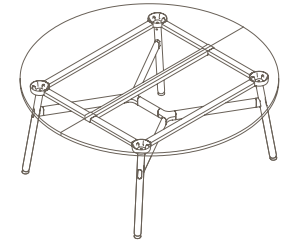

Maximum inc. worktop 100kg
 Maximum Point Load 30kg
 Seats 6-8

OKP-1072

Timber Worktop

740 (standard height)

OKP-9-1072

Timber Worktop

900 (bench height)

OKP-10-1072