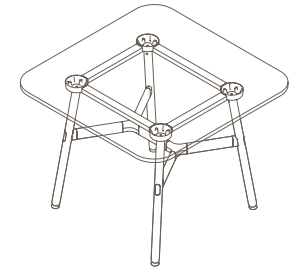

Maximum inc. worktop 100kg
 Maximum Point Load 30kg
 Seats 2-8

OKP-1070

Timber Worktop

740 (standard height)

OKP-9-1070

Timber Worktop

900 (bench height)

OKP-10-1070