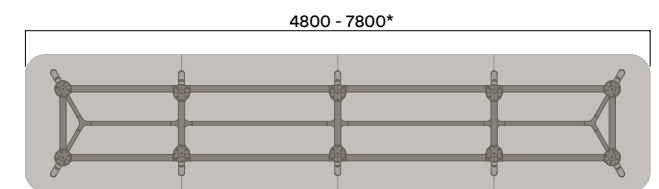

OKP-10-1051

Timber Worktop

1050 (standing height)

OKP-10-1050

OKP-10-1052

OKP-10-1053

*Sizes up to 9.6m available. For more information contact your Thinking Works consultant.

Maximum inc. worktop 100kg
 Maximum Point Load 30kg
 Seats 4-24