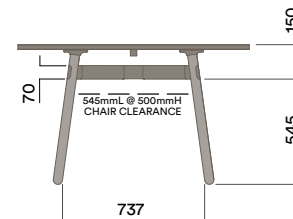

Maximum inc. worktop 60kg
 Maximum Point Load 15kg
 Seats 4-6

OKG-1021

Glass Worktop

720 (standard height)

OKD-1021

Timber Worktop

720 (standard height)

Tables

OKD-1024

Timber Worktop

720 (standard height)

Maximum inc. worktop 60kg
 Maximum Point Load 15kg
 Seats 4-6

Tables

1050mm Rounded Square

Materials Information

Legs