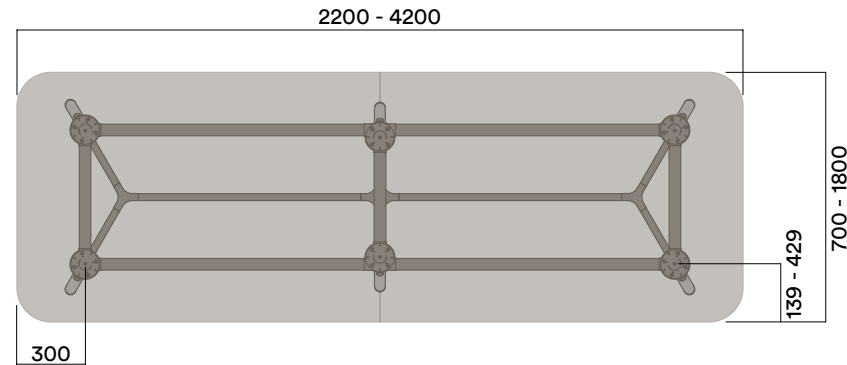

Okidoki+ Meeting Tables

Materials Information

Legs

Timber Legs

- a. Ash (standard)
- b. Walnut
- c. Seasonal Colour (solid colour with timber grain)

Frame Finish

Powdercoat Steel & Aluminium Frame

- a. Blanc (standard)
- b. Noir
- c. Double Cream
- d. Pink Salt
- e. Nocturnelle
- f. Morello
- g. Scotland Sky
- h. Green Smoke
- i. Moonshine
- j. Byron Blue
- k. Axel

OKP-9-1051

Timber Worktop

900 (bench height)

OKP-9-1050

OKP-9-1052

OKP-9-1053