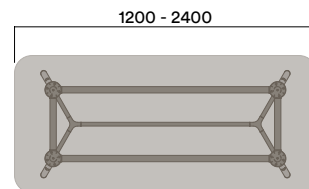

OKP-9-1051

Timber Worktop

900 (bench height)

OKP-9-1050

OKP-9-1052

OKP-9-1053

*Sizes up to 9.6m available. For more information contact your Thinking Works consultant.

Maximum inc. worktop 100kg
Maximum Point Load 30kg
Seats 4-24