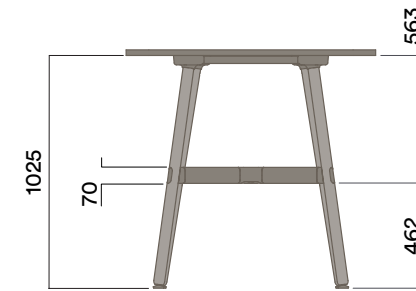

OKP-9-1051

Timber Worktop

900 (bench height)

OKP-9-1050

OKP-9-1052

OKP-9-1053

*Sizes up to 9.6m available. For more information contact your Thinking Works consultant.

Maximum inc. worktop 100kg
Maximum Point Load 30kg
Seats 4-24

OKP-10-1051

Timber Worktop

1050 (standing height)

OKP-10-1050

OKP-10-1052

OKP-10-1053

*Sizes up to 9.6m available. For more information contact your Thinking Works consultant.

Maximum inc. worktop 100kg
 Maximum Point Load 30kg
 Seats 4-24