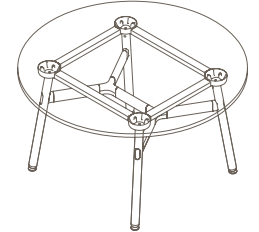

Maximum inc. worktop 100kg
 Maximum Point Load 30kg
 Seats 2-6

OKP-1070

Timber Worktop

740 (standard height)

OKP-9-1070

Timber Worktop

900 (bench height)

OKP-10-1070