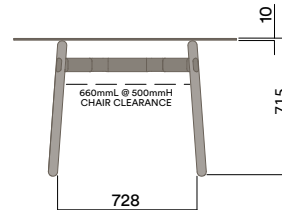

Tables

Ø1200mm Round

Materials Information

Legs

Timber Legs

1. Ash (standard)
2. Walnut
3. Seasonal Colour (solid colour with timber grain)

Frame Finish

Powdercoat Steel & Aluminium Frame

1. Blanc (standard)
2. Noir
3. Double Cream
4. Pink Salt
5. Nocturnelle
6. Morello
7. Scotland Sky
8. Green Smoke
9. Moonshine
10. Byron Blue
11. Axel

Maximum inc. worktop 60kg
Maximum Point Load 15kg
Seats 2-4

OKG-1070

Glass Worktop