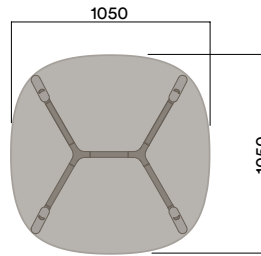

Tables

1200 × 600mm Rounded Rectangle

Materials Information

OKG-1012

Glass Worktop

450 (coffee table height)

Legs

Timber Legs

OKD-1024

Timber Worktop

720 (standard height)

Maximum inc. worktop 60kg
 Maximum Point Load 15kg
 Seats 4-6

Tables

1050mm Rounded Square

Materials Information

Legs

Maximum inc. worktop 60kg
 Maximum Point Load 15kg
 Seats 2-4

OKG-1070

Glass Worktop

OKD-1070

Timber Worktop

Tables

1050mm Rounded Square

Materials Information