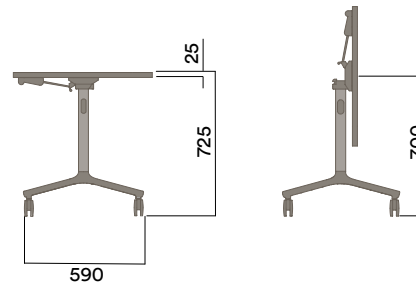

Maximum inc. worktop 60kg
 Maximum Point Load 15kg
 Seats 1-4

OKD-1080, 1082, 1084, 1086 Folding

725 (standard height)

Linked Configurations*

Racetrack Configuration

Okidoki+ Tables Finishes

1. Legs

Our legs are all made from Timber. Ash comes as standard. We offer a premium finishes which include Solid Walnut and solid colour with exposed timber grain to match our frame finishes.