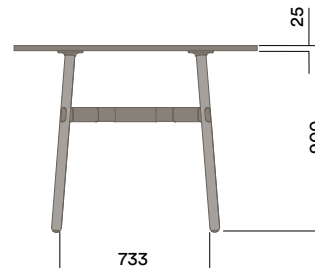

Maximum inc. worktop 60kg
 Maximum Point Load 15kg
 Seats 2 - 4

OKD-1070

Timber Worktop

720 (standard height)

OKD-1370

Timber Worktop

900 (bench height)

OKD-1570