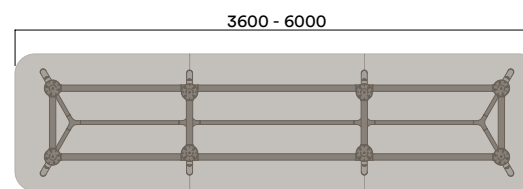

OKP-10-1051

Timber Worktop

1050 (standing height)

OKP-10-1050

OKP-10-1052

OKP-10-1053

*Sizes up to 9.6m available. For more information contact your Thinking Works consultant.

Maximum inc. worktop 100kg
 Maximum Point Load 30kg
 Seats 4-24