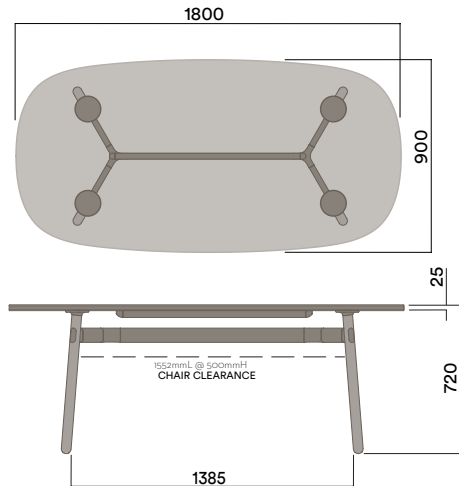

Tables

1200 × 600mm Rounded Rectangle

Materials Information

OKG-1012

Glass Worktop

450 (coffee table height)

Legs

Timber Legs

OKD-1012

Timber Worktop

450 (coffee table height)

Maximum inc. worktop 100kg
 Maximum Point Load 50kg
 Seats 1-4

Tables

1800 × 900mm Rounded Rectangle

Materials Information

Legs

Maximum inc. worktop 60kg
 Maximum Point Load 15kg
 Seats 4-6

OKG-1018

Glass Worktop

720 (standard height)

OKD-1018

Timber Worktop

720 (standard height)

Tables

Timber Worktop

1050 (standing height)

Tables

2100 x 1050mm Rounded Rectangle

Materials Information

Legs

Timber Legs

- a. Ash (standard)
- b. Walnut
- c. Seasonal Colour (solid colour with timber grain)