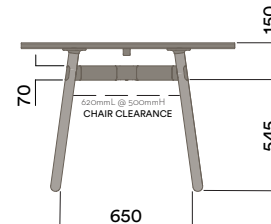

Tables

1200 × 600mm Rounded Rectangle

Materials Information

OKG-1012

Glass Worktop

450 (coffee table height)

Legs

Timber Legs

OKD-1012

Timber Worktop

450 (coffee table height)

Maximum inc. worktop 100kg
 Maximum Point Load 50kg
 Seats 1-4

Tables

1800 × 900mm Rounded Rectangle

Materials Information

Legs

Maximum inc. worktop 60kg
 Maximum Point Load 15kg
 Seats 4-6

OKG-1018

Glass Worktop

720 (standard height)

OKD-1018

Timber Worktop

720 (standard height)

Tables

Maximum inc. worktop 60kg
 Maximum Point Load 15kg
 Seats 4 - 6

OKD-1018

Timber Worktop

720 (standard height)

OKD-1318

Timber Worktop

900 (bench height)

OKD-1518