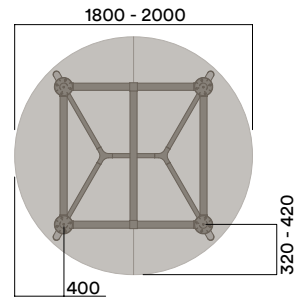

Maximum inc. worktop 100kg
 Maximum Point Load 30kg
 Seats 6-8

OKP-1072

Timber Worktop

740 (standard height)

OKP-9-1072

Timber Worktop

900 (bench height)

OKP-10-1072