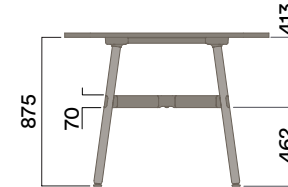

Maximum inc. worktop 100kg
 Maximum Point Load 30kg
 Seats 2-6

OKP-1070

Timber Worktop

740 (standard height)

OKP-9-1070

Timber Worktop

900 (bench height)

OKP-10-1070