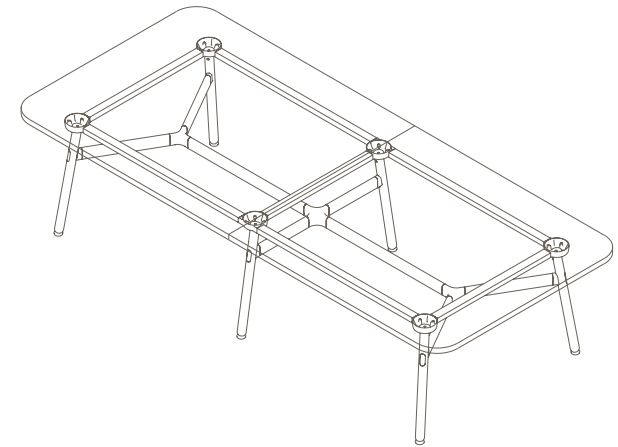

OKP-1051

Timber Worktop

740 (standard height)

OKP-1050

OKP-1052

OKP-1053

*Sizes up to 9.6m available. For more information contact your Thinking Works consultant.

| | |
|----------------------|-------|
| Maximum inc. worktop | 100kg |
| Maximum Point Load | 30kg |
| Seats | 4-24 |