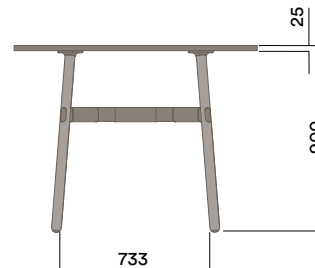

Maximum inc. worktop 60kg
 Maximum Point Load 15kg
 Seats 2 - 4

OKD-1070

Timber Worktop

720 (standard height)

OKD-1370

Timber Worktop

900 (bench height)

OKD-1570

Timber Worktop

1050 (standing height)

Tables

Ø1200mm Round

Materials Information

Legs

Timber Legs

- Ash (standard)
- Walnut
- Seasonal Colour (solid colour with timber grain)