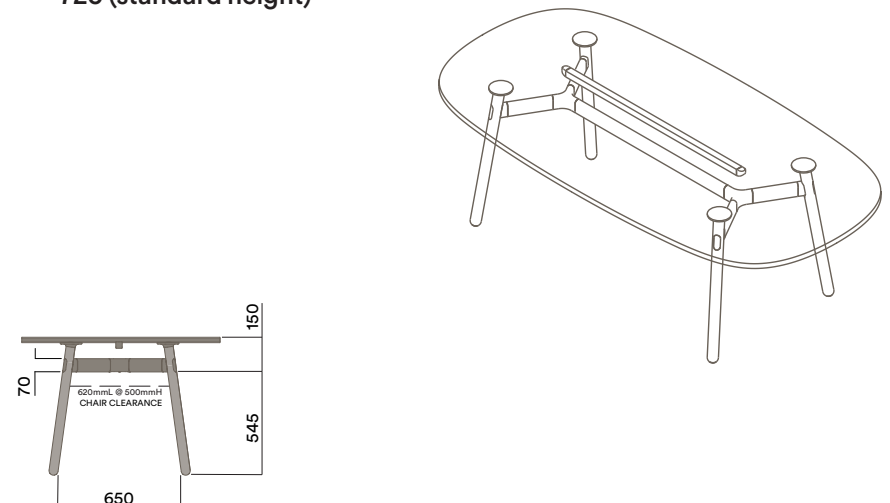

Maximum inc. worktop 60kg
 Maximum Point Load 15kg
 Seats 4-6

OKG-1021

Glass Worktop

720 (standard height)

OKD-1021

Timber Worktop

720 (standard height)

Tables