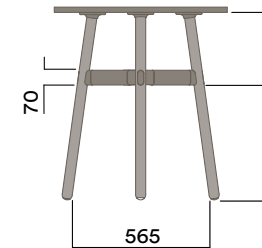

OKD-1360

Timber Worktop

900 (bench height)