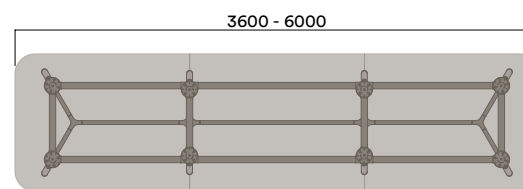

OKP-9-1051

Timber Worktop

900 (bench height)

OKP-9-1050

OKP-9-1052

OKP-9-1053

*Sizes up to 9.6m available. For more information contact your Thinking Works consultant.

Maximum inc. worktop 100kg
Maximum Point Load 30kg
Seats 4-24