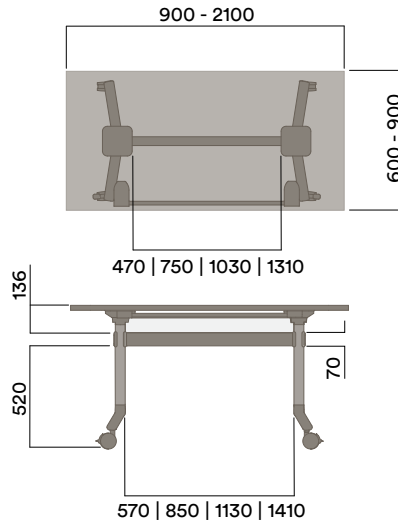

Tables Folding

Materials Information

Legs

Powdercoat Steel Legs

- a. Blanc (standard)
  - b. Noir
  - c. Double Cream
  - d. Pink Salt
  - e. Nocturnelle
  - f. Morello
  - g. Scotland Sky
  - h. Green Smoke
  - i. Moonshine
  - j. Byron Blue
  - k. Axel
- l. Ash Timbergrain (column only)

Foot

Powdercoat Aluminium

- a. Blanc (standard)
- b. Noir
- c. Double Cream
- d. Pink Salt
- e. Nocturnelle
- f. Morello
- g. Scotland Sky
- h. Green Smoke
- i. Moonshine- j. Byron Blue
  - k. Axel

*Table links provided with Folding frames

Maximum inc. worktop 60kg
Maximum Point Load 15kg
Seats 1-4

OKD-1080, 1082, 1084, 1086 Folding