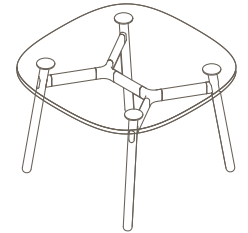

Tables

1050mm Rounded Square

Materials Information

Legs

Timber Legs

- a. Ash (standard)
- b. Walnut
- c. Seasonal Colour (solid colour with timber grain)

Frame Finish

Powdercoat Steel & Aluminium Frame

- a. Blanc (standard)
- b. Noir
- c. Double Cream
- d. Pink Salt
- e. Nocturnelle
- f. Morello
- g. Scotland Sky
- h. Green Smoke
- i. Moonshine
- j. Byron Blue
- k. Axel

Maximum inc. worktop 60kg
Maximum Point Load 15kg
Seats 2 - 4

OKD-1070

Timber Worktop

720 (standard height)