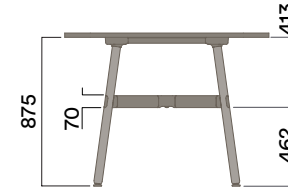

Maximum inc. worktop 100kg
 Maximum Point Load 30kg
 Seats 2-8

OKP-1070

Timber Worktop

740 (standard height)

OKP-9-1070

Timber Worktop

900 (bench height)

OKP-10-1070