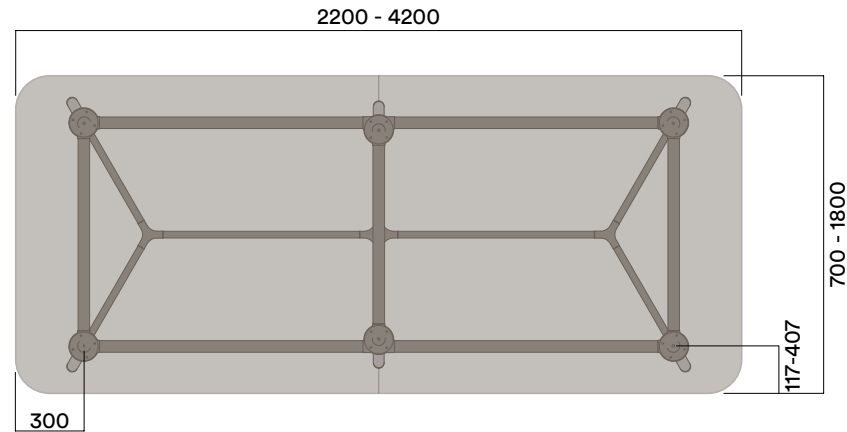

OKP-1051

Timber Worktop

740 (standard height)

OKP-1050

OKP-1052

OKP-1053

*Sizes up to 9.6m available. For more information contact your Thinking Works consultant.

| | |
|----------------------|-------|
| Maximum inc. worktop | 100kg |
| Maximum Point Load | 30kg |
| Seats | 4-24 |