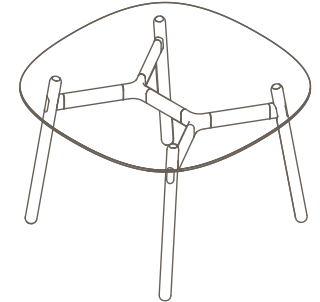

Tables

1050mm Rounded Square

Materials Information

Legs

Timber Legs

- a. Ash (standard)
- b. Walnut
- c. Seasonal Colour (solid colour with timber grain)

Frame Finish

Powdercoat Steel & Aluminium Frame

- a. Blanc (standard)
- b. Noir
- c. Double Cream
- d. Pink Salt
- e. Nocturnelle
- f. Morello
- g. Scotland Sky
- h. Green Smoke
- i. Moonshine
- j. Byron Blue
- k. Axel

Maximum inc. worktop 60kg
Maximum Point Load 15kg
Seats 2-4

OKG-1070

Glass Worktop