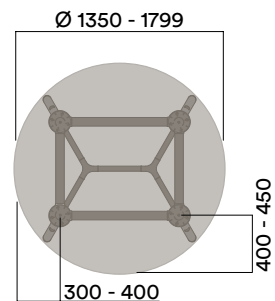

OKP-10-1070

Timber Worktop

1050 (standing height)