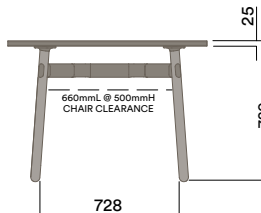

Tables

1200 × 600mm Rounded Rectangle

Materials Information

OKG-1012

Glass Worktop

450 (coffee table height)

Legs

Timber Legs

OKD-1024

Timber Worktop

720 (standard height)

Maximum inc. worktop 60kg
 Maximum Point Load 15kg
 Seats 4-6

Tables

1050mm Rounded Square

Materials Information

Legs

Maximum inc. worktop 60kg
 Maximum Point Load 15kg
 Seats 2-4

OKG-1070

Glass Worktop

OKD-1070

Timber Worktop

Tables

1050mm Rounded Square

Materials Information