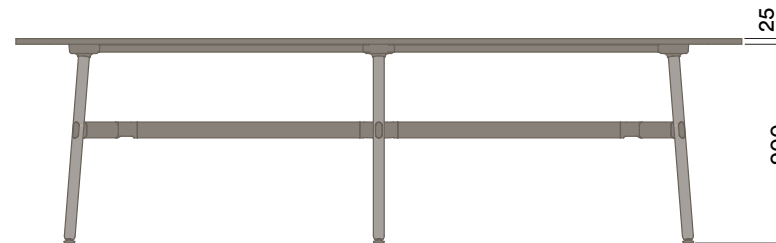

Okidoki+ Meeting Tables

Materials Information

Legs

Timber Legs

- a. Ash (standard)
- b. Walnut
- c. Seasonal Colour (solid colour with timber grain)

Frame Finish

Powdercoat Steel & Aluminium Frame

- a. Blanc (standard)
- b. Noir
- c. Double Cream
- d. Pink Salt
- e. Nocturnelle
- f. Morello
- g. Scotland Sky
- h. Green Smoke
- i. Moonshine
- j. Byron Blue
- k. Axel

OKP-9-1051

Timber Worktop

900 (bench height)

OKP-9-1050

OKP-9-1052

OKP-9-1053