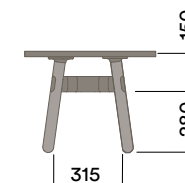

Tables

1200 × 600mm Rounded Rectangle

Materials Information

OKG-1012

Glass Worktop

450 (coffee table height)

Legs

Timber Legs

OKD-1012

Timber Worktop

450 (coffee table height)

Maximum inc. worktop 100kg
 Maximum Point Load 50kg
 Seats 1-4

Tables

1800 × 900mm Rounded Rectangle

Materials Information

Legs