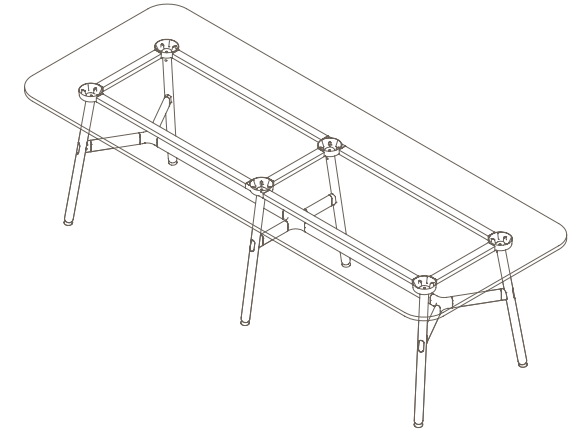

OKP-1051

Timber Worktop

740 (standard height)

OKP-1050

OKP-1052

OKP-1053

*Sizes up to 9.6m available. For more information contact your Thinking Works consultant.

| | |
|----------------------|-------|
| Maximum inc. worktop | 100kg |
| Maximum Point Load | 30kg |
| Seats | 4-24 |

OKP-9-1051

Timber Worktop

900 (bench height)

OKP-9-1050

OKP-9-1052

OKP-9-1053

*Sizes up to 9.6m available. For more information contact your Thinking Works consultant.

Maximum inc. worktop 100kg
Maximum Point Load 30kg
Seats 4-24