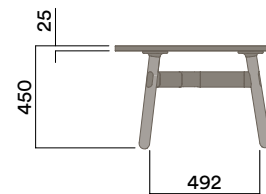

Tables

800mm Rounded Triangle

Materials Information

OKD-1060

Timber Worktop

450 (coffee table height)

Legs

Timber Legs

- a. Ash (standard)
- b. Walnut
- c. Seasonal Colour (solid colour with timber grain)

Frame Finish

Powdercoat Steel & Aluminium Frame

- a. Blanc (standard)
- b. Noir
- c. Double Cream
- d. Pink Salt
- e. Nocturnelle
- f. Morello
- g. Scotland Sky
- h. Green Smoke
- i. Moonshine
- j. Byron Blue
- k. Axel