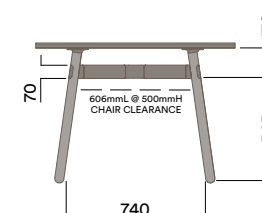

OKD-1024

Timber Worktop

720 (standard height)

Maximum inc. worktop 60kg
 Maximum Point Load 15kg
 Seats 4-6

Tables

1050mm Rounded Square

Materials Information

Legs

Maximum inc. worktop 60kg
 Maximum Point Load 15kg
 Seats 2-4

OKG-1070

Glass Worktop

OKD-1070

Timber Worktop

Tables

1050mm Rounded Square

Materials Information