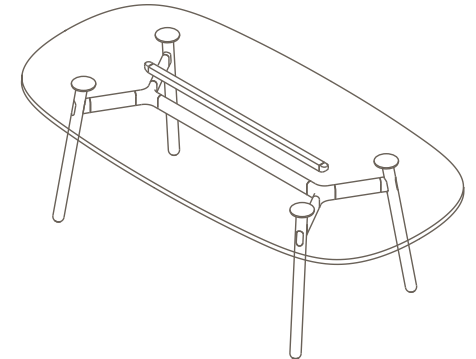

Maximum inc. worktop 60kg
 Maximum Point Load 15kg
 Seats 4-6

OKG-1018

Glass Worktop

720 (standard height)

OKD-1018

Timber Worktop

720 (standard height)

Tables