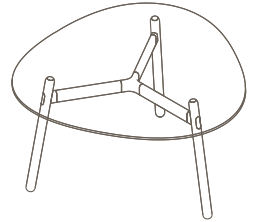

Tables

1200mm Rounded Triangle

Materials Information

OKD-1061

Timber Worktop

720 (standard height)

Legs

Timber Legs

- a. Ash (standard)
- b. Walnut
- c. Seasonal Colour (solid colour with timber grain)

Frame Finish

Powdercoat Steel & Aluminium Frame

- a. Blanc (standard)
- b. Noir
- c. Double Cream
- d. Pink Salt
- e. Nocturnelle
- f. Morello
- g. Scotland Sky
- h. Green Smoke
- i. Moonshine
- j. Byron Blue
- k. Axel

OKD-1361

Timber Worktop

900 (bench height)

OKD-1561

Timber Worktop

1050 (standing height)

Maximum inc. worktop 60kg
Maximum Point Load 15kg
Seats 3