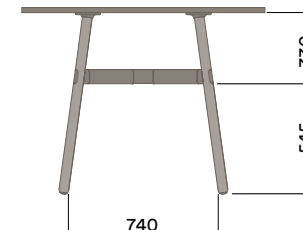

Maximum inc. worktop 60kg
 Maximum Point Load 15kg
 Seats 2 - 4

OKD-1070

Timber Worktop

720 (standard height)

OKD-1370

Timber Worktop

900 (bench height)

OKD-1570

Timber Worktop

1050 (standing height)

Tables

Ø1200mm Round

Materials Information

Legs

Timber Legs

- Ash (standard)
- Walnut
- Seasonal Colour (solid colour with timber grain)