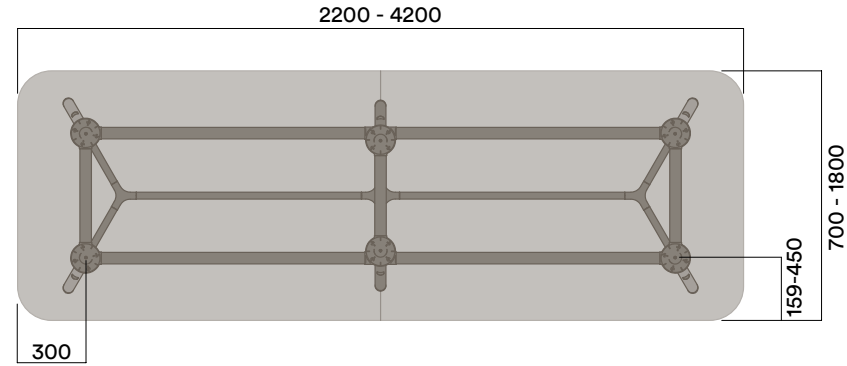

OKP-10-1051

Timber Worktop

1050 (standing height)

OKP-10-1050

OKP-10-1052

OKP-10-1053

*Sizes up to 9.6m available. For more information contact your Thinking Works consultant.

Maximum inc. worktop 100kg
 Maximum Point Load 30kg
 Seats 4-24