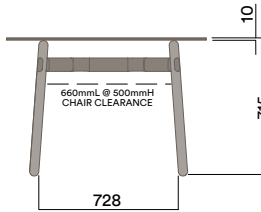

Tables

1200 × 600mm Rounded Rectangle

Materials Information

OKG-1012

Glass Worktop

450 (coffee table height)

Legs

Timber Legs

OKD-1024

Timber Worktop

720 (standard height)

Maximum inc. worktop 60kg
 Maximum Point Load 15kg
 Seats 4-6

Tables

1050mm Rounded Square

Materials Information

Legs

Maximum inc. worktop 60kg
 Maximum Point Load 15kg
 Seats 2-4

OKG-1070

Glass Worktop

OKD-1070

Timber Worktop

Tables

1050mm Rounded Square

Materials Information