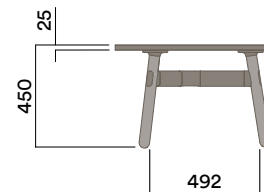

Maximum inc. worktop 60kg
 Maximum Point Load 15kg
 Seats 3

OKG-1060

Glass Worktop

OKD-1060

Timber Worktop

Tables

800mm Rounded Triangle

Materials Information