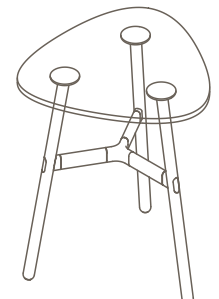

OKD-1560

Timber Worktop

1050 (standing height)