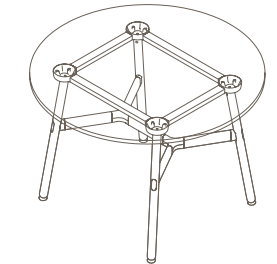

Maximum inc. worktop 100kg
 Maximum Point Load 30kg
 Seats 2-6

OKP-1070

Timber Worktop

740 (standard height)

OKP-9-1070

Timber Worktop

900 (bench height)

OKP-10-1070