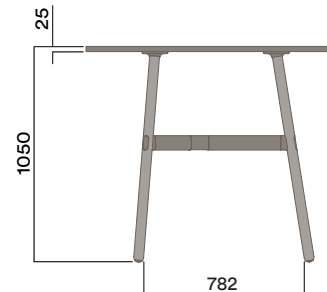

OKD-1561

Timber Worktop

1050 (standing height)

Maximum inc. worktop 60kg
 Maximum Point Load 15kg
 Seats 3

Folding Tables Finishes

1. Tops

25mm Square edge Melamine Worktop range with Matching or Timber ABS Edging options.