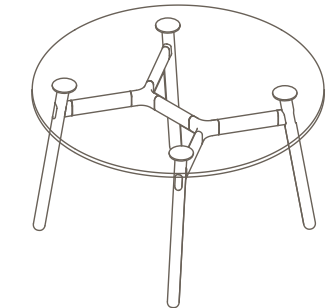

OKG-1070

Glass Worktop

OKD-1070

Timber Worktop

Tables

Ø1200mm Round

Materials Information

Legs