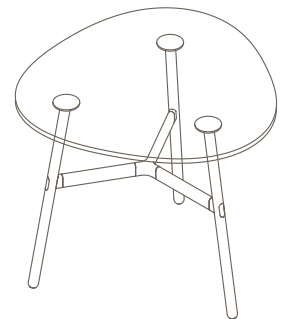

Tables

1200mm Rounded Triangle

Materials Information

OKD-1061

Timber Worktop

720 (standard height)

Legs

Timber Legs

- a. Ash (standard)
- b. Walnut
- c. Seasonal Colour (solid colour with timber grain)

Frame Finish

Powdercoat Steel & Aluminium Frame

- a. Blanc (standard)
- b. Noir
- c. Double Cream
- d. Pink Salt
- e. Nocturnelle
- f. Morello
- g. Scotland Sky
- h. Green Smoke
- i. Moonshine
- j. Byron Blue
- k. Axel

OKD-1361

Timber Worktop

900 (bench height)

OKD-1561

Timber Worktop

1050 (standing height)

Maximum inc. worktop 60kg
Maximum Point Load 15kg
Seats 3