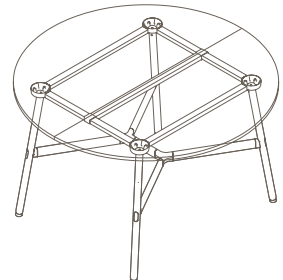

OKP-10-1072

Timber Worktop

1050 (standing height)