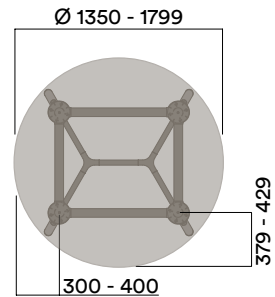

Maximum inc. worktop 100kg
 Maximum Point Load 30kg
 Seats 2-6

OKP-1070

Timber Worktop

740 (standard height)

OKP-9-1070

Timber Worktop

900 (bench height)

OKP-10-1070