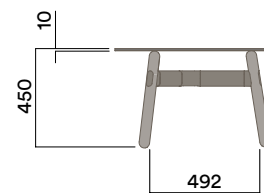

Tables

800mm Rounded Triangle

Materials Information

Legs

Timber Legs

- a. Ash (standard)
- b. Walnut
- c. Seasonal Colour (solid colour with timber grain)

Frame Finish

Powdercoat Steel & Aluminium Frame

- a. Blanc (standard)
- b. Noir
- c. Double Cream
- d. Pink Salt
- e. Nocturnelle
- f. Morello
- g. Scotland Sky
- h. Green Smoke
- i. Moonshine
- j. Byron Blue
- k. Axel

Maximum inc. worktop 60kg
Maximum Point Load 15kg
Seats 3

OKG-1060

Glass Worktop