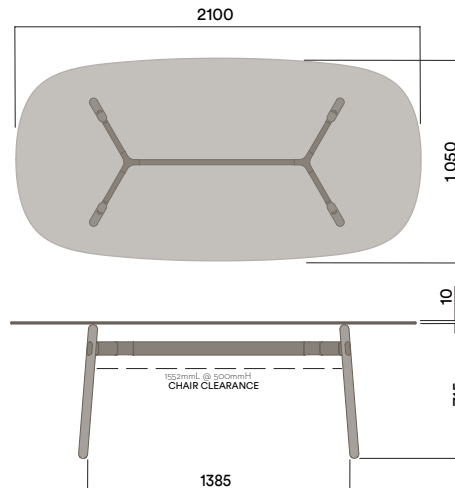

Tables

1200 × 600mm Rounded Rectangle

Materials Information

OKG-1012

Glass Worktop

450 (coffee table height)

Legs

Timber Legs

Timber Worktop

1050 (standing height)

Tables

2100 x 1050mm Rounded Rectangle

Materials Information

Legs

Timber Legs

- a. Ash (standard)
- b. Walnut
- c. Seasonal Colour (solid colour with timber grain)

Maximum inc. worktop 60kg
 Maximum Point Load 15kg
 Seats 4-6

OKG-1021

Glass Worktop

720 (standard height)

OKD-1021

Timber Worktop

720 (standard height)

Tables