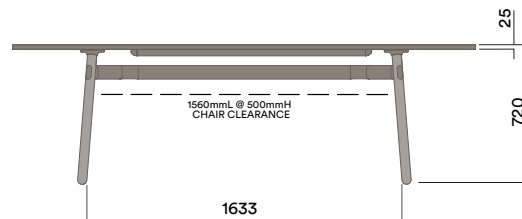

Maximum inc. worktop 60kg
 Maximum Point Load 15kg
 Seats 4-6

OKG-1021

Glass Worktop

720 (standard height)

OKD-1021

Timber Worktop

720 (standard height)

Tables

OKD-1024

Timber Worktop

720 (standard height)

Maximum inc. worktop 60kg
 Maximum Point Load 15kg
 Seats 4-6

Tables

1050mm Rounded Square

Materials Information

Legs