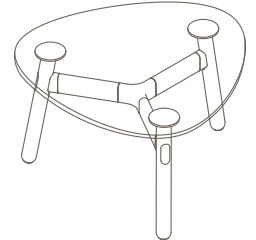

Maximum inc. worktop 60kg
 Maximum Point Load 15kg
 Seats 3

OKG-1060

Glass Worktop

OKD-1060

Timber Worktop

Tables

800mm Rounded Triangle

Materials Information