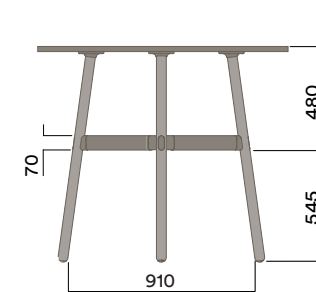

OKD-1561

Timber Worktop

1050 (standing height)

Maximum inc. worktop 60kg
 Maximum Point Load 15kg
 Seats 3

Folding Tables Finishes

1. Tops

25mm Square edge Melamine Worktop range with Matching or Timber ABS Edging options.