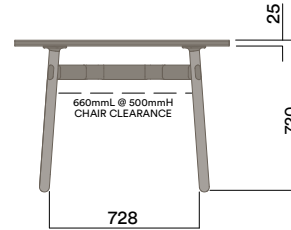

Tables

1200 × 600mm Rounded Rectangle

Materials Information

OKG-1012

Glass Worktop

450 (coffee table height)

Legs

Timber Legs

Maximum inc. worktop 60kg
 Maximum Point Load 15kg
 Seats 2 - 4

OKD-1070

Timber Worktop

720 (standard height)

OKD-1370

Timber Worktop

900 (bench height)

OKD-1570