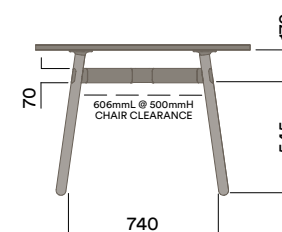

Maximum inc. worktop 60kg
 Maximum Point Load 15kg
 Seats 2 - 4

OKD-1070

Timber Worktop

720 (standard height)

OKD-1370

Timber Worktop

900 (bench height)

OKD-1570