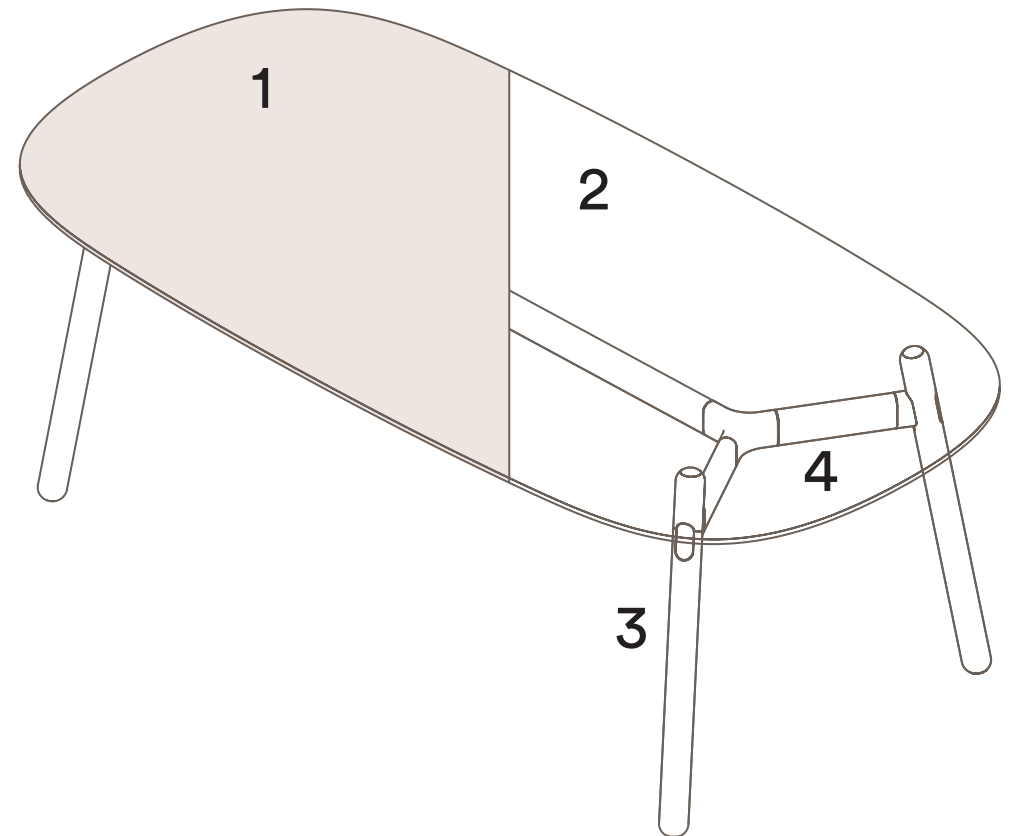

Tables Finishes

1. Tops

25mm Square edge Melamine Worktop range with Matching or Timber ABS Edging options.

2. Tempered Glass Tops

Clear or Black Tinted with 10mm Polished Edge.

3. Legs

Our legs are all made from Timber. Ash comes as standard. We offer a premium finishes which include Solid Walnut and solid colour with exposed timber grain to match our frame finishes.

4. Frame Finishes

Okidoki steel and aluminium frame is available in our current season powdercoat colours. Custom colours are also available.

Colours are representative only, please check with your Thinking Works consultant to view samples of any specific colour.