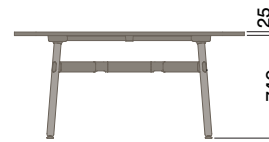

Maximum inc. worktop 100kg
 Maximum Point Load 30kg
 Seats 6-8

OKP-1072

Timber Worktop

740 (standard height)

OKP-9-1072

Timber Worktop

900 (bench height)

OKP-10-1072