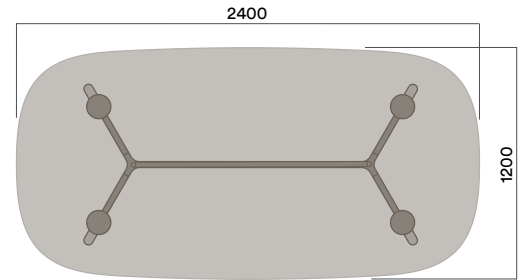

Maximum inc. worktop 60kg
 Maximum Point Load 15kg
 Seats 4-6

OKG-1021

Glass Worktop

720 (standard height)

OKD-1021

Timber Worktop

720 (standard height)

Tables

OKD-1024

Timber Worktop

720 (standard height)

Maximum inc. worktop 60kg
 Maximum Point Load 15kg
 Seats 4-6

Tables

1050mm Rounded Square

Materials Information

Legs