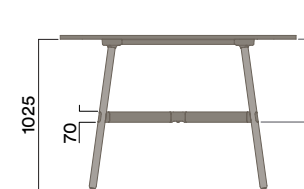

OKP-10-1072

Timber Worktop

1050 (standing height)