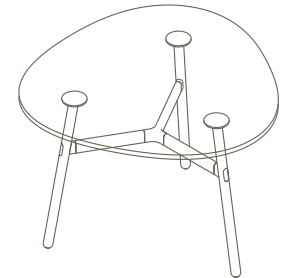

Tables

1200mm Rounded Triangle

Materials Information

OKD-1061

Timber Worktop

720 (standard height)

Legs

Timber Legs

- a. Ash (standard)
- b. Walnut
- c. Seasonal Colour (solid colour with timber grain)

Frame Finish

Powdercoat Steel & Aluminium Frame

- a. Blanc (standard)
- b. Noir
- c. Double Cream
- d. Pink Salt
- e. Nocturnelle
- f. Morello
- g. Scotland Sky
- h. Green Smoke
- i. Moonshine
- j. Byron Blue
- k. Axel

OKD-1361

Timber Worktop

900 (bench height)

OKD-1561

Timber Worktop

1050 (standing height)

Maximum inc. worktop 60kg
Maximum Point Load 15kg
Seats 3