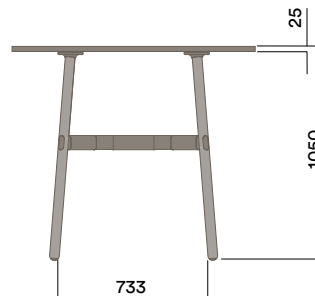

Maximum inc. worktop 60kg
 Maximum Point Load 15kg
 Seats 2 - 4

OKD-1070

Timber Worktop

720 (standard height)

OKD-1370

Timber Worktop

900 (bench height)

OKD-1570

Timber Worktop

1050 (standing height)

Tables

Ø1200mm Round

Materials Information

Legs

Timber Legs

- Ash (standard)
- Walnut
- Seasonal Colour (solid colour with timber grain)