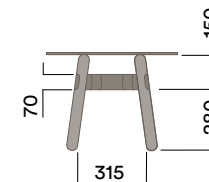

Tables

1200 × 600mm Rounded Rectangle

Materials Information

OKG-1012

Glass Worktop

450 (coffee table height)

Legs

Timber Legs

OKD-1012

Timber Worktop

450 (coffee table height)

Maximum inc. worktop 100kg
 Maximum Point Load 50kg
 Seats 1-4

Tables

1800 × 900mm Rounded Rectangle

Materials Information

Legs