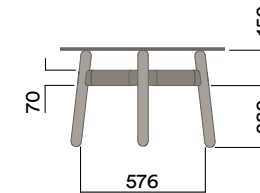

Tables

800mm Rounded Triangle

Materials Information

Legs

Timber Legs

- a. Ash (standard)
- b. Walnut
- c. Seasonal Colour (solid colour with timber grain)

Frame Finish

Powdercoat Steel & Aluminium Frame

- a. Blanc (standard)
- b. Noir
- c. Double Cream
- d. Pink Salt
- e. Nocturnelle
- f. Morello
- g. Scotland Sky
- h. Green Smoke
- i. Moonshine
- j. Byron Blue
- k. Axel

Maximum inc. worktop 60kg
Maximum Point Load 15kg
Seats 3

OKG-1060

Glass Worktop