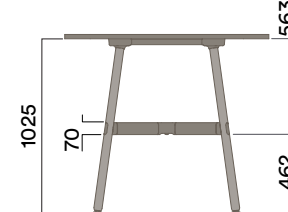

OKP-10-1070

Timber Worktop

1050 (standing height)