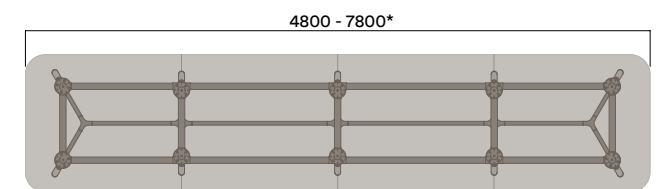

OKP-9-1051

Timber Worktop

900 (bench height)

OKP-9-1050

OKP-9-1052

OKP-9-1053

*Sizes up to 9.6m available. For more information contact your Thinking Works consultant.

Maximum inc. worktop 100kg
Maximum Point Load 30kg
Seats 4-24