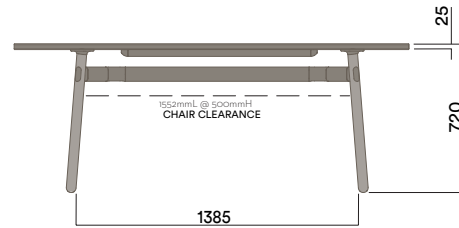

Maximum inc. worktop 60kg
 Maximum Point Load 15kg
 Seats 4-6

OKG-1018

Glass Worktop

720 (standard height)

OKD-1018

Timber Worktop

720 (standard height)

Tables

Maximum inc. worktop 60kg
 Maximum Point Load 15kg
 Seats 4 - 6

OKD-1018

Timber Worktop

720 (standard height)

OKD-1318

Timber Worktop

900 (bench height)

OKD-1518