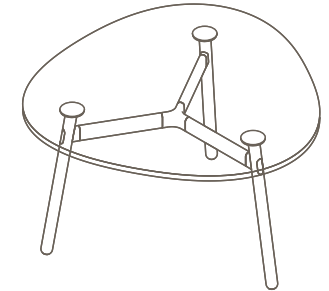

Maximum inc. worktop 60kg
 Maximum Point Load 15kg
 Seats 3

OKG-1061

Glass Worktop

OKD-1061

Timber Worktop

Tables

1200mm Rounded Triangle

Materials Information