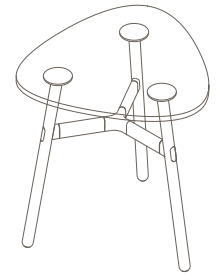

OKD-1360

Timber Worktop

900 (bench height)