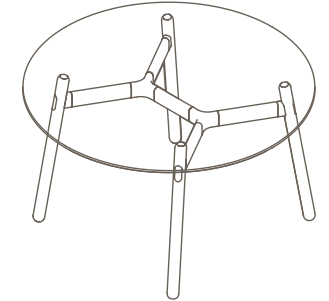

OKG-1070

Glass Worktop

OKD-1070

Timber Worktop

Tables

Ø1200mm Round

Materials Information

Legs