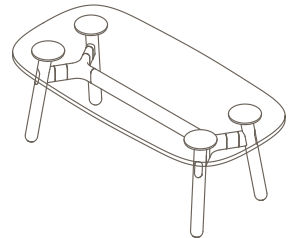

Tables

1200 × 600mm Rounded Rectangle

Materials Information

OKG-1012

Glass Worktop

450 (coffee table height)

Legs

Timber Legs

OKD-1012

Timber Worktop

450 (coffee table height)

Maximum inc. worktop 100kg
 Maximum Point Load 50kg
 Seats 1-4

Tables

1800 × 900mm Rounded Rectangle

Materials Information

Legs