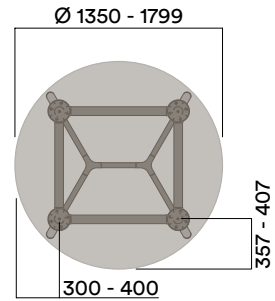

Okidoki+ Round Tables

Materials Information

Legs

Timber Legs

- a. Ash (standard)
- b. Walnut
- c. Seasonal Colour (solid colour with timber grain)

Frame Finish

Powdercoat Steel & Aluminium Frame

- a. Blanc (standard)
- b. Noir
- c. Double Cream
- d. Pink Salt
- e. Nocturnelle
- f. Morello
- g. Scotland Sky
- h. Green Smoke
- i. Moonshine
- j. Byron Blue
- k. Axel

Maximum inc. worktop 100kg
Maximum Point Load 30kg
Seats 2-6

OKP-1070

Timber Worktop

740 (standard height)