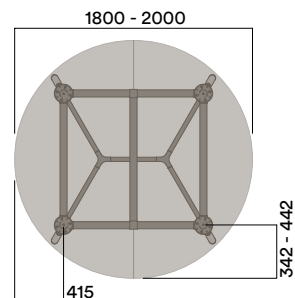

Maximum inc. worktop 100kg
 Maximum Point Load 30kg
 Seats 6-8

OKP-1072

Timber Worktop

740 (standard height)

OKP-9-1072

Timber Worktop

900 (bench height)

OKP-10-1072