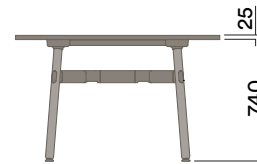

Okidoki+ Square Tables

Materials Information

Legs

Timber Legs

- a. Ash (standard)
- b. Walnut
- c. Seasonal Colour (solid colour with timber grain)

Frame Finish

Powdercoat Steel & Aluminium Frame

- a. Blanc (standard)
- b. Noir
- c. Double Cream
- d. Pink Salt
- e. Nocturnelle
- f. Morello
- g. Scotland Sky
- h. Green Smoke
- i. Moonshine
- j. Byron Blue
- k. Axel

Maximum inc. worktop 100kg
Maximum Point Load 30kg
Seats 2-8

OKP-1070

Timber Worktop

740 (standard height)