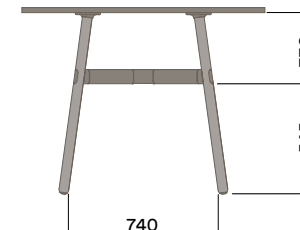

Maximum inc. worktop 60kg
 Maximum Point Load 15kg
 Seats 2 - 4

OKD-1070

Timber Worktop

720 (standard height)

OKD-1370

Timber Worktop

900 (bench height)

OKD-1570

Timber Worktop

1050 (standing height)

Tables

800mm Rounded Triangle

Materials Information

Legs

Timber Legs

- a. Ash (standard)
- b. Walnut
- c. Seasonal Colour (solid colour with timber grain)