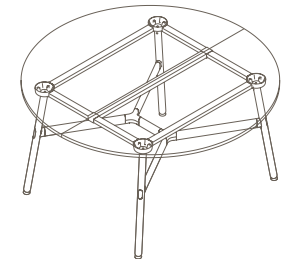

Maximum inc. worktop 100kg
 Maximum Point Load 30kg
 Seats 6-8

OKP-1072

Timber Worktop

740 (standard height)

OKP-9-1072

Timber Worktop

900 (bench height)

OKP-10-1072