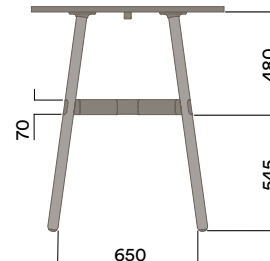

Maximum inc. worktop 60kg
 Maximum Point Load 15kg
 Seats 4 - 6

OKD-1018

Timber Worktop

720 (standard height)

OKD-1318

Timber Worktop

900 (bench height)

OKD-1518

Timber Worktop

1050 (standing height)

Tables

2100 x 1050mm Rounded Rectangle

Materials Information

Legs

Timber Legs

- a. Ash (standard)
- b. Walnut
- c. Seasonal Colour (solid colour with timber grain)