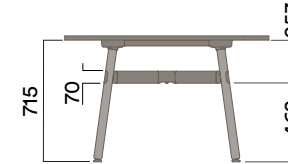

Maximum inc. worktop 100kg
 Maximum Point Load 30kg
 Seats 2-6

OKP-1070

Timber Worktop

740 (standard height)

OKP-9-1070

Timber Worktop

900 (bench height)

OKP-10-1070