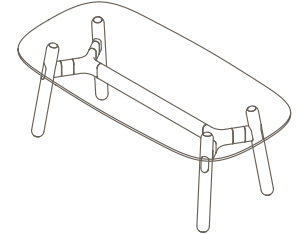

Tables

1200 × 600mm Rounded Rectangle

Materials Information

OKG-1012

Glass Worktop

450 (coffee table height)

Legs

Timber Legs

- a. Ash (standard)
- b. Walnut
- c. Seasonal Colour (solid colour with timber grain)

Frame Finish

Powdercoat Steel & Aluminium Frame

- a. Blanc (standard)
- b. Noir
- c. Double Cream
- d. Pink Salt
- e. Nocturnelle
- f. Morello
- g. Scotland Sky
- h. Green Smoke
- i. Moonshine
- j. Byron Blue
- k. Axel