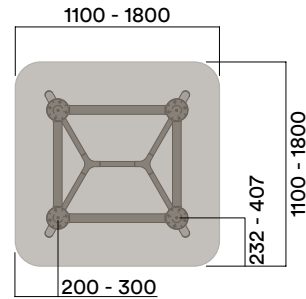

Okidoki+ Square Tables

Materials Information

Legs

Timber Legs

- a. Ash (standard)
- b. Walnut
- c. Seasonal Colour (solid colour with timber grain)

Frame Finish

Powdercoat Steel & Aluminium Frame

- a. Blanc (standard)
- b. Noir
- c. Double Cream
- d. Pink Salt
- e. Nocturnelle
- f. Morello
- g. Scotland Sky
- h. Green Smoke
- i. Moonshine
- j. Byron Blue
- k. Axel

Maximum inc. worktop 100kg
Maximum Point Load 30kg
Seats 2-8

OKP-1070

Timber Worktop

740 (standard height)