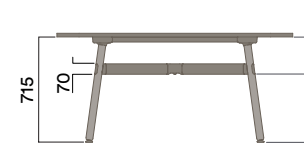

Maximum inc. worktop 100kg
 Maximum Point Load 30kg
 Seats 6-8

OKP-1072

Timber Worktop

740 (standard height)

OKP-9-1072

Timber Worktop

900 (bench height)

OKP-10-1072