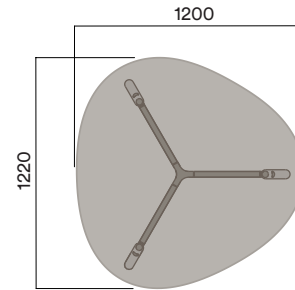

Tables

1200mm Rounded Triangle

Materials Information

Legs

Timber Legs

- a. Ash (standard)
- b. Walnut
- c. Seasonal Colour (solid colour with timber grain)

Frame Finish

Powdercoat Steel & Aluminium Frame

- a. Blanc (standard)
- b. Noir
- c. Double Cream
- d. Pink Salt
- e. Nocturnelle
- f. Morello
- g. Scotland Sky
- h. Green Smoke
- i. Moonshine
- j. Byron Blue
- k. Axel

Maximum inc. worktop 60kg
Maximum Point Load 15kg
Seats 3

OKG-1061

Glass Worktop