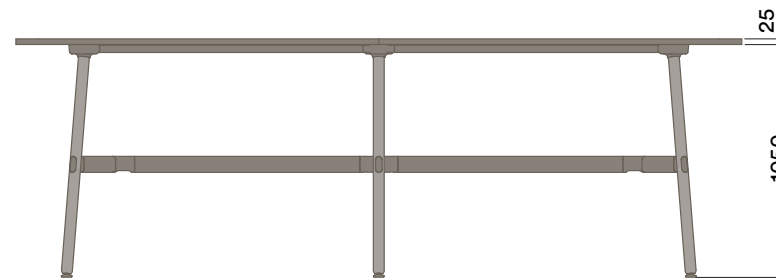

OKP-10-1051

Timber Worktop

1050 (standing height)

OKP-10-1050

OKP-10-1052

OKP-10-1053

*Sizes up to 9.6m available. For more information contact your Thinking Works consultant.

Maximum inc. worktop 100kg
 Maximum Point Load 30kg
 Seats 4-24