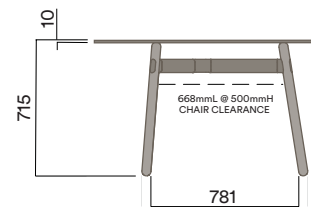

Tables

1200mm Rounded Triangle

Materials Information

Legs

Timber Legs

- a. Ash (standard)
- b. Walnut
- c. Seasonal Colour (solid colour with timber grain)

Frame Finish

Powdercoat Steel & Aluminium Frame

- a. Blanc (standard)
- b. Noir
- c. Double Cream
- d. Pink Salt
- e. Nocturnelle
- f. Morello
- g. Scotland Sky
- h. Green Smoke
- i. Moonshine
- j. Byron Blue
- k. Axel

Maximum inc. worktop 60kg
Maximum Point Load 15kg
Seats 3

OKG-1061

Glass Worktop