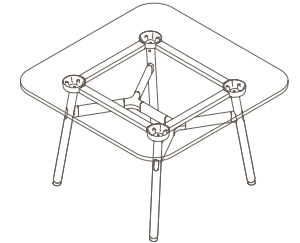

Okidoki+ Square Tables

Materials Information

Legs

Timber Legs

- a. Ash (standard)
- b. Walnut
- c. Seasonal Colour (solid colour with timber grain)

Frame Finish

Powdercoat Steel & Aluminium Frame

- a. Blanc (standard)
- b. Noir
- c. Double Cream
- d. Pink Salt
- e. Nocturnelle
- f. Morello
- g. Scotland Sky
- h. Green Smoke
- i. Moonshine
- j. Byron Blue
- k. Axel

Maximum inc. worktop 100kg
Maximum Point Load 30kg
Seats 2-8

OKP-1070

Timber Worktop

740 (standard height)