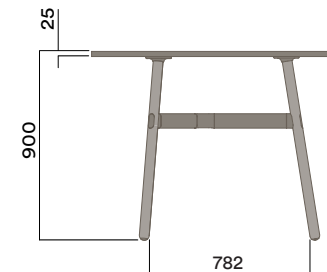

OKD-1561

Timber Worktop

1050 (standing height)

Maximum inc. worktop 60kg
 Maximum Point Load 15kg
 Seats 3

Folding Tables Finishes

1. Tops

25mm Square edge Melamine Worktop range with Matching or Timber ABS Edging options.