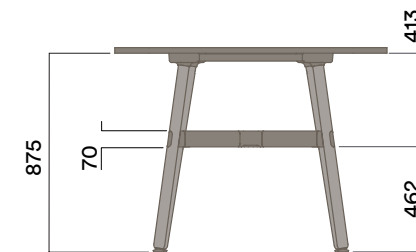

OKP-1051

Timber Worktop

740 (standard height)

OKP-1050

OKP-1052

OKP-1053

*Sizes up to 9.6m available. For more information contact your Thinking Works consultant.

| | |
|----------------------|-------|
| Maximum inc. worktop | 100kg |
| Maximum Point Load | 30kg |
| Seats | 4-24 |

OKP-9-1051

Timber Worktop

900 (bench height)

OKP-9-1050

OKP-9-1052

OKP-9-1053

*Sizes up to 9.6m available. For more information contact your Thinking Works consultant.

Maximum inc. worktop 100kg
Maximum Point Load 30kg
Seats 4-24