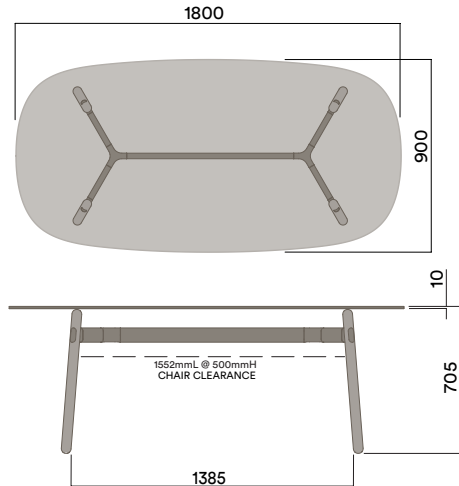

Tables

1200 × 600mm Rounded Rectangle

Materials Information

OKG-1012

Glass Worktop

450 (coffee table height)

Legs

Timber Legs

OKD-1012

Timber Worktop

450 (coffee table height)

Maximum inc. worktop 100kg
 Maximum Point Load 50kg
 Seats 1-4

Tables

1800 × 900mm Rounded Rectangle

Materials Information

Legs

Maximum inc. worktop 60kg
 Maximum Point Load 15kg
 Seats 4-6

OKG-1018

Glass Worktop

720 (standard height)

OKD-1018

Timber Worktop

720 (standard height)

Tables

Timber Worktop

1050 (standing height)

Tables

2100 x 1050mm Rounded Rectangle

Materials Information

Legs

Timber Legs

- a. Ash (standard)
- b. Walnut
- c. Seasonal Colour (solid colour with timber grain)