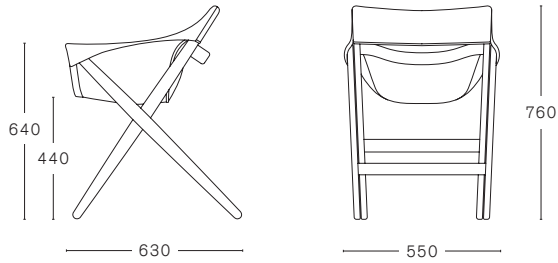

MC 6 FIONDA SIDE CHAIR

BLACK ASH FRAME
Natural Canvas
Orange Canvas

CANVAS ONLY
Natural Canvas
Orange Canvas

NESTING

MAX. PER BOX
2 CHAIRS

GROSS WEIGHT
CA. kg 7,00

VOLUME
0,35 m³

BOX SIZE
595 x 750 x 795 mm