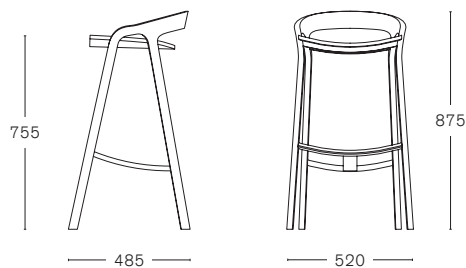

*FABRIC REQUIRED	LEATHER REQUIRED
1 PCS: LIN MTRS 0,60 (H 1,40 m)	1 PCS: 0,90 m <sup>2</sup>
MORE PCS: TO BE CHECKED	

SAMPLE REQUIRED FOR APPROVAL

MC 1 SHE SAID LOWIDE

ASH FRAME

STACKABLE

MAX. PER BOX	GROSS WEIGHT	VOLUME	BOX SIZE
1 CHAIR	CA. kg 9,00	0,30 m <sup>3</sup>	720 x 570 x 735 mm

MC 1 SHE SAID COUNTER STOOL

ASH FRAME

ASH FRAME WITH  
NON REMOVABLE SEAT UPHOLSTERY  
Rohi Topia  
COM - COL\*

MAX. PER BOX	GROSS WEIGHT	VOLUME	BOX SIZE
1 STOOL	CA. kg 7,80	0,22 m <sup>3</sup>	540 x 500 x 810 mm

\*FABRIC REQUIRED  
1 PCS: LIN MTRS 0,60 (H 1,40 m)  
MORE PCS: TO BE CHECKED

LEATHER REQUIRED  
1 PCS: 0,90 m<sup>2</sup>

SAMPLE REQUIRED FOR APPROVAL

MC 1 SHE SAID BAR STOOL

ASH FRAME

ASH FRAME WITH  
NON REMOVABLE SEAT UPHOLSTERY  
Rohi Topia  
COM - COL\*

MAX. PER BOX	GROSS WEIGHT	VOLUME	BOX SIZE
1 STOOL	CA. kg 8,50	0,27 m <sup>3</sup>	560 x 535 x 905 mm

\*FABRIC REQUIRED  
1 PCS: LIN MTRS 0,60 (H 1,40 m)  
MORE PCS: TO BE CHECKED

LEATHER REQUIRED  
1 PCS: 0,90 m<sup>2</sup>