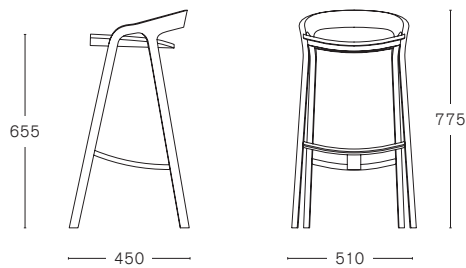

SAMPLE REQUIRED FOR APPROVAL

MC 1 SHE SAID CHAIR

ASH FRAME

ASH FRAME WITH NON REMOVABLE SEAT UPHOLSTERY  
 Rohi Topia  
 COM - COL\*

STACKABLE

MAX. PER BOX	GROSS WEIGHT	VOLUME	BOX SIZE
2 CHAIRS	CA. kg 15,00	0,36 m <sup>3</sup>	640 x 635 x 895 mm

*FABRIC REQUIRED	LEATHER REQUIRED
1 PCS: LIN MTRS 0,60 (H 1,40 m)	1 PCS: 0,90 m <sup>2</sup>
MORE PCS: TO BE CHECKED	

SAMPLE REQUIRED FOR APPROVAL

MC 1 SHE SAID LOWIDE

ASH FRAME

STACKABLE

MAX. PER BOX	GROSS WEIGHT	VOLUME	BOX SIZE
1 CHAIR	CA. kg 9,00	0,30 m <sup>3</sup>	720 x 570 x 735 mm

MC 1 SHE SAID COUNTER STOOL

ASH FRAME

ASH FRAME WITH  
NON REMOVABLE SEAT UPHOLSTERY  
Rohi Topia  
COM - COL\*

MAX. PER BOX	GROSS WEIGHT	VOLUME	BOX SIZE
1 STOOL	CA. kg 7,80	0,22 m <sup>3</sup>	540 x 500 x 810 mm

MAX. PER BOX	GROSS WEIGHT	VOLUME	BOX SIZE
1 STOOL	CA. kg 8,50	0,27 m <sup>3</sup>	560 x 535 x 905 mm

\*FABRIC REQUIRED  
1 PCS: LIN MTRS 0,60 (H 1,40 m)  
MORE PCS: TO BE CHECKED

LEATHER REQUIRED  
1 PCS: 0,90 m<sup>2</sup>