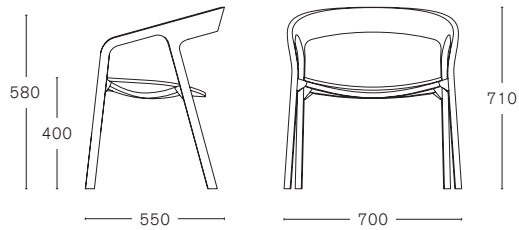

STACKABLE

MAX. PER BOX	GROSS WEIGHT	VOLUME	BOX SIZE
1 CHAIR	CA. kg 9,50	0,34 m <sup>3</sup>	620 x 660 x 830 mm

*FABRIC REQUIRED	LEATHER REQUIRED
1 PCS: LIN MTRS 0.60 (H 1,40 m)	1 PCS: 0.90 m <sup>2</sup>
MORE PCS: TO BE CHECKED	

SAMPLE REQUIRED FOR APPROVAL

MC 1 SHE SAID CHAIR

ASH FRAME

ASH FRAME WITH NON REMOVABLE SEAT UPHOLSTERY  
 Rohi Topia  
 COM - COL\*

STACKABLE

MAX. PER BOX	GROSS WEIGHT	VOLUME	BOX SIZE
2 CHAIRS	CA. kg 15,00	0,36 m <sup>3</sup>	640 x 635 x 895 mm

*FABRIC REQUIRED	LEATHER REQUIRED
1 PCS: LIN MTRS 0,60 (H 1,40 m)	1 PCS: 0,90 m <sup>2</sup>
MORE PCS: TO BE CHECKED	

SAMPLE REQUIRED FOR APPROVAL

MC 1 SHE SAID LOWIDE

ASH FRAME

STACKABLE

MAX. PER BOX	GROSS WEIGHT	VOLUME	BOX SIZE
1 CHAIR	CA. kg 9,00	0,30 m <sup>3</sup>	720 x 570 x 735 mm

MC 1 SHE SAID COUNTER STOOL

ASH FRAME

ASH FRAME WITH  
NON REMOVABLE SEAT UPHOLSTERY  
Rohi Topia  
COM - COL\*

MAX. PER BOX	GROSS WEIGHT	VOLUME	BOX SIZE
1 STOOL	CA. kg 7,80	0,22 m <sup>3</sup>	540 x 500 x 810 mm