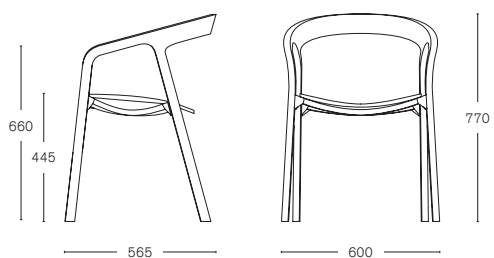

STACKABLE

MAX. PER BOX	GROSS WEIGHT	VOLUME	BOX SIZE
1 CHAIR	CA. kg 9,50	0,34 m <sup>3</sup>	620 x 660 x 830 mm

*FABRIC REQUIRED	LEATHER REQUIRED
1 PCS: LIN MTRS 0.60 (H 1,40 m)	1 PCS: 0.90 m <sup>2</sup>
MORE PCS: TO BE CHECKED	

SAMPLE REQUIRED FOR APPROVAL

MC 1 SHE SAID CHAIR

ASH FRAME

ASH FRAME WITH NON REMOVABLE SEAT UPHOLSTERY  
 Rohi Topia  
 COM - COL\*

STACKABLE

MAX. PER BOX	GROSS WEIGHT	VOLUME	BOX SIZE
2 CHAIRS	CA. kg 15,00	0,36 m <sup>3</sup>	640 x 635 x 895 mm

*FABRIC REQUIRED	LEATHER REQUIRED
1 PCS: LIN MTRS 0,60 (H 1,40 m)	1 PCS: 0,90 m <sup>2</sup>
MORE PCS: TO BE CHECKED	

SAMPLE REQUIRED FOR APPROVAL

MC 1 SHE SAID LOWIDE

ASH FRAME

STACKABLE

MAX. PER BOX	GROSS WEIGHT	VOLUME	BOX SIZE
1 CHAIR	CA. kg 9,00	0,30 m <sup>3</sup>	720 x 570 x 735 mm

MC 1 SHE SAID COUNTER STOOL

ASH FRAME

ASH FRAME WITH  
NON REMOVABLE SEAT UPHOLSTERY  
Rohi Topia  
COM - COL\*

MAX. PER BOX	GROSS WEIGHT	VOLUME	BOX SIZE
1 STOOL	CA. kg 7,80	0,22 m <sup>3</sup>	540 x 500 x 810 mm