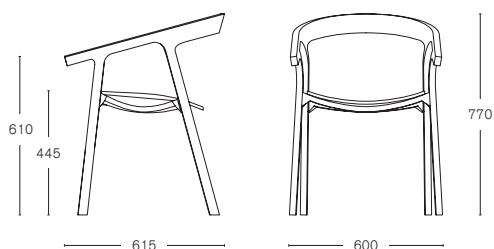

MC 1 HE SAID CHAIR

ASH FRAME UPON REQUEST**

ASH FRAME WITH NON REMOVABLE SEAT UPHOLSTERY UPON REQUEST**
Rohi Topia UPON REQUEST**
COM - COL* UPON REQUEST**

**MINIMUM ORDER QUANTITY 100 PCS

STACKABLE

MAX. PER BOX	GROSS WEIGHT	VOLUME	BOX SIZE
1 CHAIR	CA. kg 9,50	0,34 m³	620 x 660 x 830 mm

*FABRIC REQUIRED	LEATHER REQUIRED
1 PCS: LIN MTRS 0.60 (H 1,40 m)	1 PCS: 0.90 m²
MORE PCS: TO BE CHECKED	

SAMPLE REQUIRED FOR APPROVAL