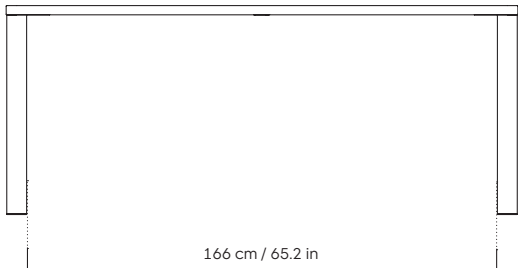

Product name	Finish	SKU
Log Table 140 cm / 55"	Oak	30063
Log Table 180 cm / 71"	Oak	14195
Log Table 220 cm / 86.5"	Oak	14196
<p><b>Tabletop Material</b> Oak Veneer Quercus Robur Lacquered</p> <p><b>Leg Material</b> Solid Oak Quercus Robur Lacquered</p> <p>Wood is a natural material why the color may vary slightly from piece to piece</p> <p><b>Country of origin</b> Poland</p> <p><b>Tests &amp; certifications</b> EN 15372:2016 – L2: General use – Furniture – Strength, durability and safety – Requirements for non-domestic tables</p> <p><b>3D model</b> 3D files of all products are available on the product pages on hem.com</p>	<p><b>Always in stock</b> We keep all our products in stock and ready to ship from our warehouses in the US and EU</p>  <p><b>Oak</b> Oak Veneer / Solid Oak</p> <p><b>Samples</b> We supply samples of all our material finishes, order them directly from hem.com/samples</p>	
<b>Log Table</b>		
Front view	7 cm / 2.8 in	
3 cm / 1.2 in	73 cm / 28.7 in	
<b>Log Table sizes</b>		
Top view		

**Log Table**

Side view

**Log Table 140 cm / 55"**

Front view

**Log Table 180 cm / 71"**

Front view

**Log Table 220 cm / 86.5"**

Front view