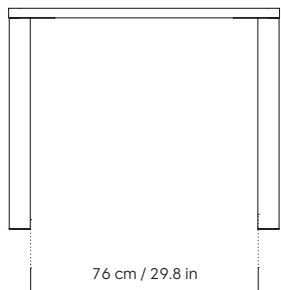

Product name	Finish	SKU
Log Table 140 cm / 55"	Oak	30063
Log Table 180 cm / 71"	Oak	14195
Log Table 220 cm / 86.5"	Oak	14196
<p><b>Tabletop Material</b> Oak Veneer Quercus Robur Lacquered</p> <p><b>Leg Material</b> Solid Oak Quercus Robur Lacquered</p> <p>Wood is a natural material why the color may vary slightly from piece to piece</p> <p><b>Country of origin</b> Poland</p> <p><b>Tests &amp; certifications</b> EN 15372:2016 – L2: General use – Furniture – Strength, durability and safety – Requirements for non-domestic tables</p> <p><b>3D model</b> 3D files of all products are available on the product pages on hem.com</p>	<p><b>Always in stock</b> We keep all our products in stock and ready to ship from our warehouses in the US and EU</p>  <p><b>Oak</b> Oak Veneer / Solid Oak</p> <p><b>Samples</b> We supply samples of all our material finishes, order them directly from hem.com/samples</p>	
<b>Log Table</b>		
Front view	7 cm / 2.8 in	
3 cm / 1.2 in	73 cm / 28.7 in	
<b>Log Table sizes</b>		
Top view		

**Log Table**

Side view

**Log Table 140 cm / 55"**

Front view

**Log Table 180 cm / 71"**

Front view

**Log Table 220 cm / 86.5"**

Front view