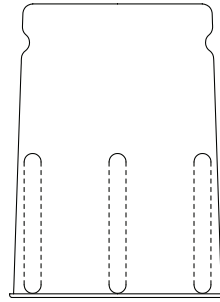

3D model

3D files of all products are available on the product pages on hem.com

Last Stool

Top view

32 cm / 12.6 in

Front view

44 cm / 17.3 in

Last Stool with felt strips for stacking

Stackability

Last Stool
1 - 10

Approximately
135 cm / 53.1 in

The Last Stools can only be stacked by using the custom felt strips you receive in your package. You can also order the felt strips on our website. Please only stack a maximum of 10 Last Stools and never stack them without the felt strips. Do not sit on the stools when they are stacked.