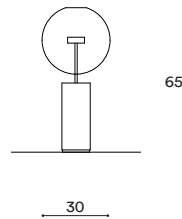

Soffio Table 30

STTA30

CE IP20 UK
CA

Materials

Hand blown transparent borosilicate glass, Italian marble and hand finished or electroplated brass.

Weight incl. canopy

~10 kg

Power Input

Europlug with 220-240v, 50-60Hz. Power Input is mounted in base.

Light Source (included)

Proprietary Softspot75 LED,
9W, 380 Lumens, 2700K warm white. CRI>95.
25% downwards and 75% upwards

SOFFIO TABLE 30

CONFIGURATION

STEP 1 - CHOOSE YOUR METAL FINISH

SIZE (UNIT: CM)

STEP 2 - CHOOSE YOUR MARBLE BASE

MARBLE

BLACK MARQUINA

WHITE STATUARIO

CLASSIC TRAVERTINE