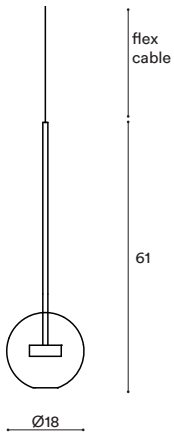

Proprietary Softspot75 LED, 9W, 380 Lumens, 2700K warm white. CRI>95. 75% downwards and 25% upwards

SOFFIO PENDANT 35

CONFIGURATION

STEP 1 - CHOOSE YOUR SIZE

SIZE (UNIT: CM)

Weight incl. canopy: ~1.5 kg
Minimum Drop height: 66 cm

STPE18

Weight incl. canopy: ~2 kg
Minimum Drop height: 71 cm

STPE27

Weight incl. canopy: ~2.5 kg
Minimum Drop height: 75 cm

STPE35

STEP 2 - CHOOSE YOUR METAL FINISH

METAL FINISH

BRUSHED BRASS

4M

10M

White Fabric Flex Cable

Drop height adjustable on site:

4M

10M

Metal tube

Specify your Drop height in cm to our sales team.

D70 | Ø7 X 2CM

BLACK PHASECUT
 1-10 VOLT
 SWITCH/PUSH
 DALI

WHITE PHASECUT
 1-10 VOLT
 SWITCH/PUSH
 DALI

MATCHING FINISH PHASECUT
 1-10 VOLT
 SWITCH/PUSH
 DALI

D50 | Ø5 X 0.7CM

BLACK PHASECUT
 1-10 VOLT
 SWITCH/PUSH
 DALI