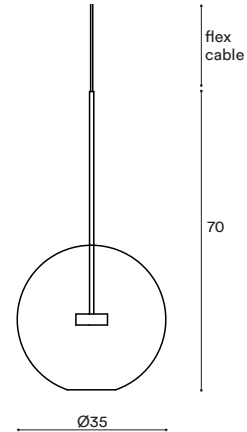

Proprietary Softspot75 LED, 9W, 380 Lumens, 2700K warm white. CRI>95. 75% downwards and 25% upwards

SOFFIO PENDANT 35

CONFIGURATION

STEP 1 - CHOOSE YOUR SIZE

SIZE (UNIT: CM)

Weight incl. canopy: ~1.5 kg
Minimum Drop height: 66 cm

STPE18

Weight incl. canopy: ~2 kg
Minimum Drop height: 71 cm

STPE27

Weight incl. canopy: ~2.5 kg
Minimum Drop height: 75 cm

STPE35

STEP 2 - CHOOSE YOUR METAL FINISH

METAL FINISH

BRUSHED BRASS

4M

10M

White Fabric Flex Cable

Drop height adjustable on site:

4M

10M

Metal tube

Specify your Drop height in cm to our sales team.

D70 | Ø7 X 2CM

BLACK PHASECUT
 1-10 VOLT
 SWITCH/PUSH
 DALI

WHITE PHASECUT
 1-10 VOLT
 SWITCH/PUSH
 DALI

MATCHING FINISH PHASECUT
 1-10 VOLT
 SWITCH/PUSH
 DALI

D50 | Ø5 X 0.7CM

BLACK PHASECUT
 1-10 VOLT
 SWITCH/PUSH
 DALI