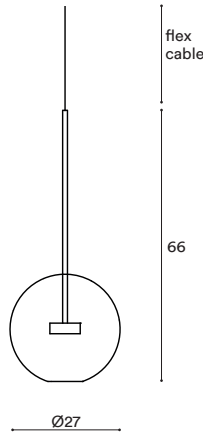

Proprietary Softspot75 LED, 9W, 380 Lumens, 2700K warm white. CRI>95. 75% downwards and 25% upwards

SOFFIO PENDANT 35

CONFIGURATION

STEP 1 - CHOOSE YOUR SIZE

SIZE (UNIT: CM)

Weight incl. canopy: ~1.5 kg
Minimum Drop height: 66 cm

STPE18

Weight incl. canopy: ~2 kg
Minimum Drop height: 71 cm

STPE27

Weight incl. canopy: ~2.5 kg
Minimum Drop height: 75 cm

STPE35

STEP 2 - CHOOSE YOUR METAL FINISH

METAL FINISH

BRUSHED BRASS

4M

10M

White Fabric Flex Cable

Drop height adjustable on site:

4M

10M

Metal tube

Specify your Drop height in cm to our sales team.

D70 | Ø7 X 2CM

BLACK PHASECUT
 1-10 VOLT
 SWITCH/PUSH
 DALI

WHITE PHASECUT
 1-10 VOLT
 SWITCH/PUSH
 DALI

MATCHING FINISH PHASECUT
 1-10 VOLT
 SWITCH/PUSH
 DALI

D50 | Ø5 X 0.7CM

BLACK PHASECUT
 1-10 VOLT
 SWITCH/PUSH
 DALI