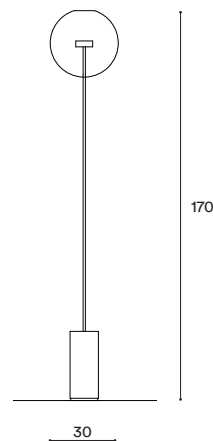

Soffio Floor

STFL

CE IP20 UK
CA

Materials

Hand blown transparent borosilicate glass, Italian marble and hand finished or electroplated brass.

Weight incl. canopy

~11 kg

Power Input

Europlug with 220-240v, 50-60Hz. Power Input is mounted in base.

Light Source (included)

Proprietary Softspot75 LED, 9W, 380 Lumens, 2700K warm white. CRI>95. 25% downwards and 75% upwards

SOFFIO FLOOR 170

CONFIGURATION

STEP 1 - CHOOSE YOUR SIZE

SIZE (UNIT: CM)

140

170

STEP 2 - CHOOSE YOUR METAL FINISH

METAL FINISH

BRUSHED BRASS