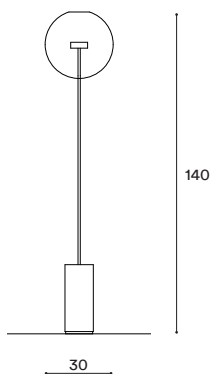

Soffio Floor

STFL

CE IP20 UK
CA

Materials

Hand blown transparent borosilicate glass, Italian marble and hand finished or electroplated brass.

Weight incl. canopy

~11 kg

Power Input

Europlug with 220-240v, 50-60Hz. Power Input is mounted in base.

Light Source (included)

Proprietary Softspot75 LED, 9W, 380 Lumens, 2700K warm white. CRI>95. 25% downwards and 75% upwards

SOFFIO FLOOR 170

CONFIGURATION

STEP 1 - CHOOSE YOUR SIZE

SIZE (UNIT: CM)

140

170

STEP 2 - CHOOSE YOUR METAL FINISH

METAL FINISH

BRUSHED BRASS