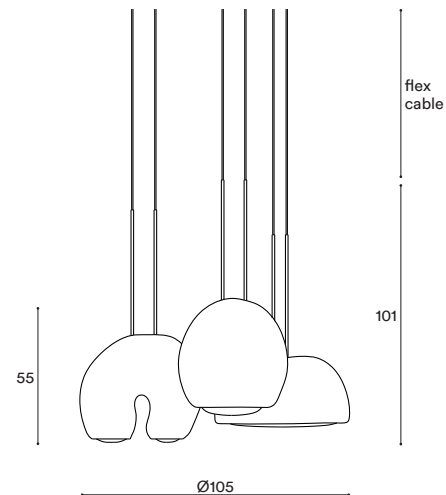

## Light Source (not included)

9x GU10 Lightbulb, maximum 8,3W

Recommended Light bulbs available on request.

MOONSTONE CHANDELIER CIRCULAR 03

## CONFIGURATION

### SIZE (UNIT: CM)