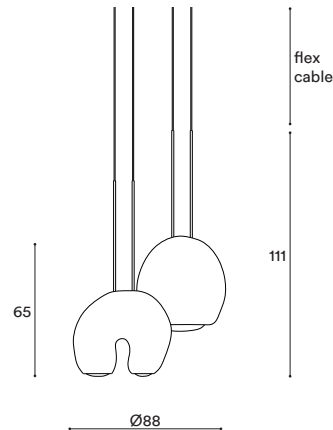

## Light Source (not included)

9x GU10 Lightbulb, maximum 8,3W

Recommended Light bulbs available on request.

MOONSTONE CHANDELIER CIRCULAR 02

### SIZE (UNIT: CM)