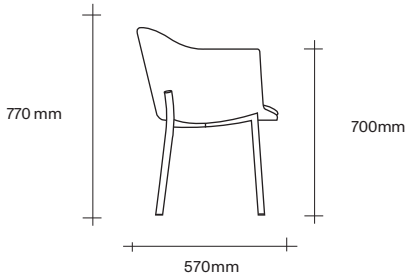

Made in New Zealand

Dining and Swivel Chair Dimensions

SIMON JAMES

Sofa and Lounge Chair Dimensions

SIMON JAMES

SIMON JAMES

Copyright © 2017 Simon James Design Limited (SJD)
Private and Confidential. No designs, concepts or ideas in this document
may be used without prior written agreement of SJD.