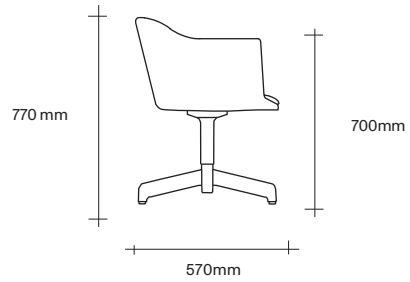

Felix by Simon James

SIMON JAMES

SIMON JAMES

The Felix range is versatile in design, ideal for residential environments or in a reception area, open space or around a boardroom table commercially. The nature of the upholstered form lends itself to a single or multiple fabric colour options on either the cushion or inside shell.

Made in New Zealand

Dining and Swivel Chair Dimensions

SIMON JAMES

Sofa and Lounge Chair Dimensions

SIMON JAMES

SIMON JAMES

Copyright © 2017 Simon James Design Limited (SJD)
Private and Confidential. No designs, concepts or ideas in this document
may be used without prior written agreement of SJD.