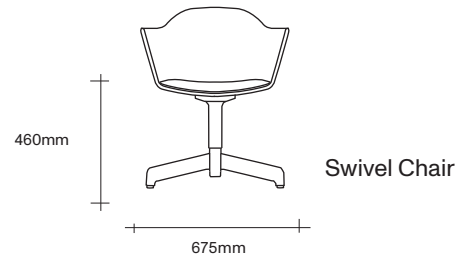

Made in New Zealand

Dining and Swivel Chair Dimensions

SIMON JAMES

Sofa and Lounge Chair Dimensions

SIMON JAMES

SIMON JAMES

Copyright © 2017 Simon James Design Limited (SJD)
Private and Confidential. No designs, concepts or ideas in this document
may be used without prior written agreement of SJD.