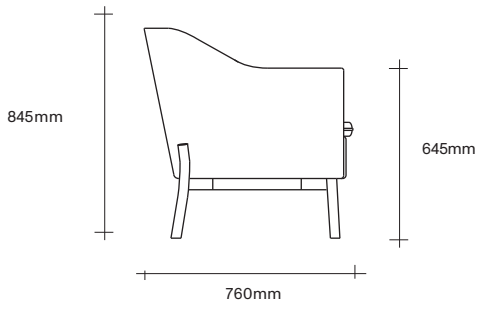

Made in New Zealand

Dining and Swivel Chair Dimensions

SIMON JAMES

Sofa and Lounge Chair Dimensions

SIMON JAMES

SIMON JAMES

Copyright © 2017 Simon James Design Limited (SJD)
Private and Confidential. No designs, concepts or ideas in this document
may be used without prior written agreement of SJD.