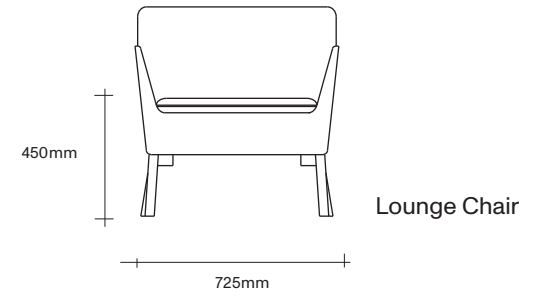

Made in New Zealand

Dining and Swivel Chair Dimensions

SIMON JAMES

Sofa and Lounge Chair Dimensions

SIMON JAMES

SIMON JAMES

Copyright © 2017 Simon James Design Limited (SJD)
Private and Confidential. No designs, concepts or ideas in this document
may be used without prior written agreement of SJD.