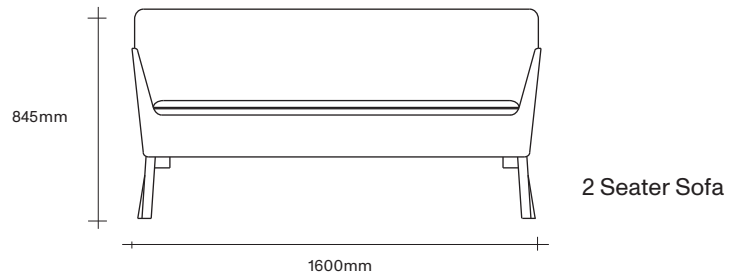

Made in New Zealand

Dining and Swivel Chair Dimensions

SIMON JAMES

Sofa and Lounge Chair Dimensions

SIMON JAMES

SIMON JAMES

Copyright © 2017 Simon James Design Limited (SJD)
Private and Confidential. No designs, concepts or ideas in this document
may be used without prior written agreement of SJD.