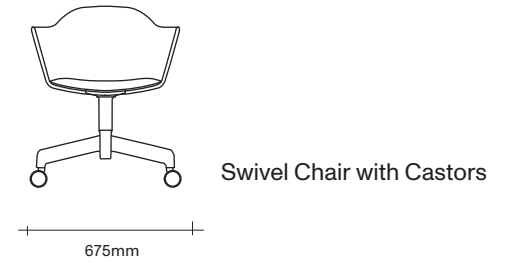

Felix by Simon James

SIMON JAMES

SIMON JAMES

The Felix range is versatile in design, ideal for residential environments or in a reception area, open space or around a boardroom table commercially. The nature of the upholstered form lends itself to a single or multiple fabric colour options on either the cushion or inside shell.

Made in New Zealand

Dining and Swivel Chair Dimensions

SIMON JAMES

Sofa and Lounge Chair Dimensions

SIMON JAMES

SIMON JAMES

Copyright © 2017 Simon James Design Limited (SJD)
Private and Confidential. No designs, concepts or ideas in this document
may be used without prior written agreement of SJD.