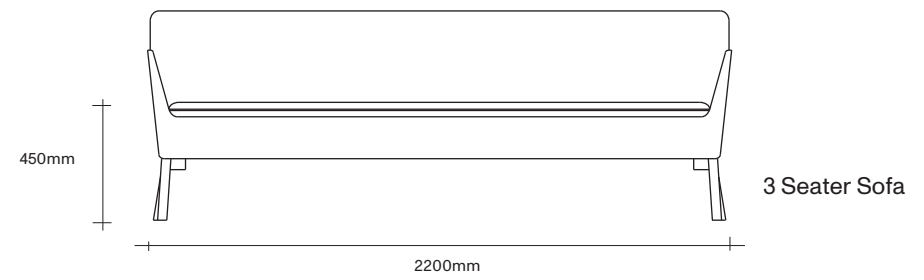

Made in New Zealand

Dining and Swivel Chair Dimensions

SIMON JAMES

Sofa and Lounge Chair Dimensions

SIMON JAMES

SIMON JAMES

Copyright © 2017 Simon James Design Limited (SJD)
Private and Confidential. No designs, concepts or ideas in this document
may be used without prior written agreement of SJD.