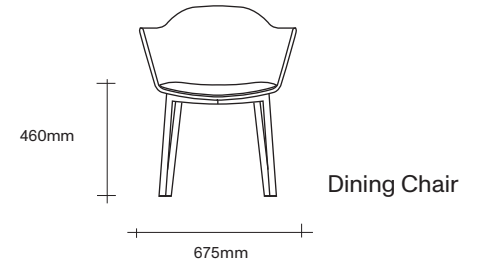

Made in New Zealand

Dining and Swivel Chair Dimensions

SIMON JAMES

Sofa and Lounge Chair Dimensions

SIMON JAMES

SIMON JAMES

Copyright © 2017 Simon James Design Limited (SJD)
Private and Confidential. No designs, concepts or ideas in this document
may be used without prior written agreement of SJD.