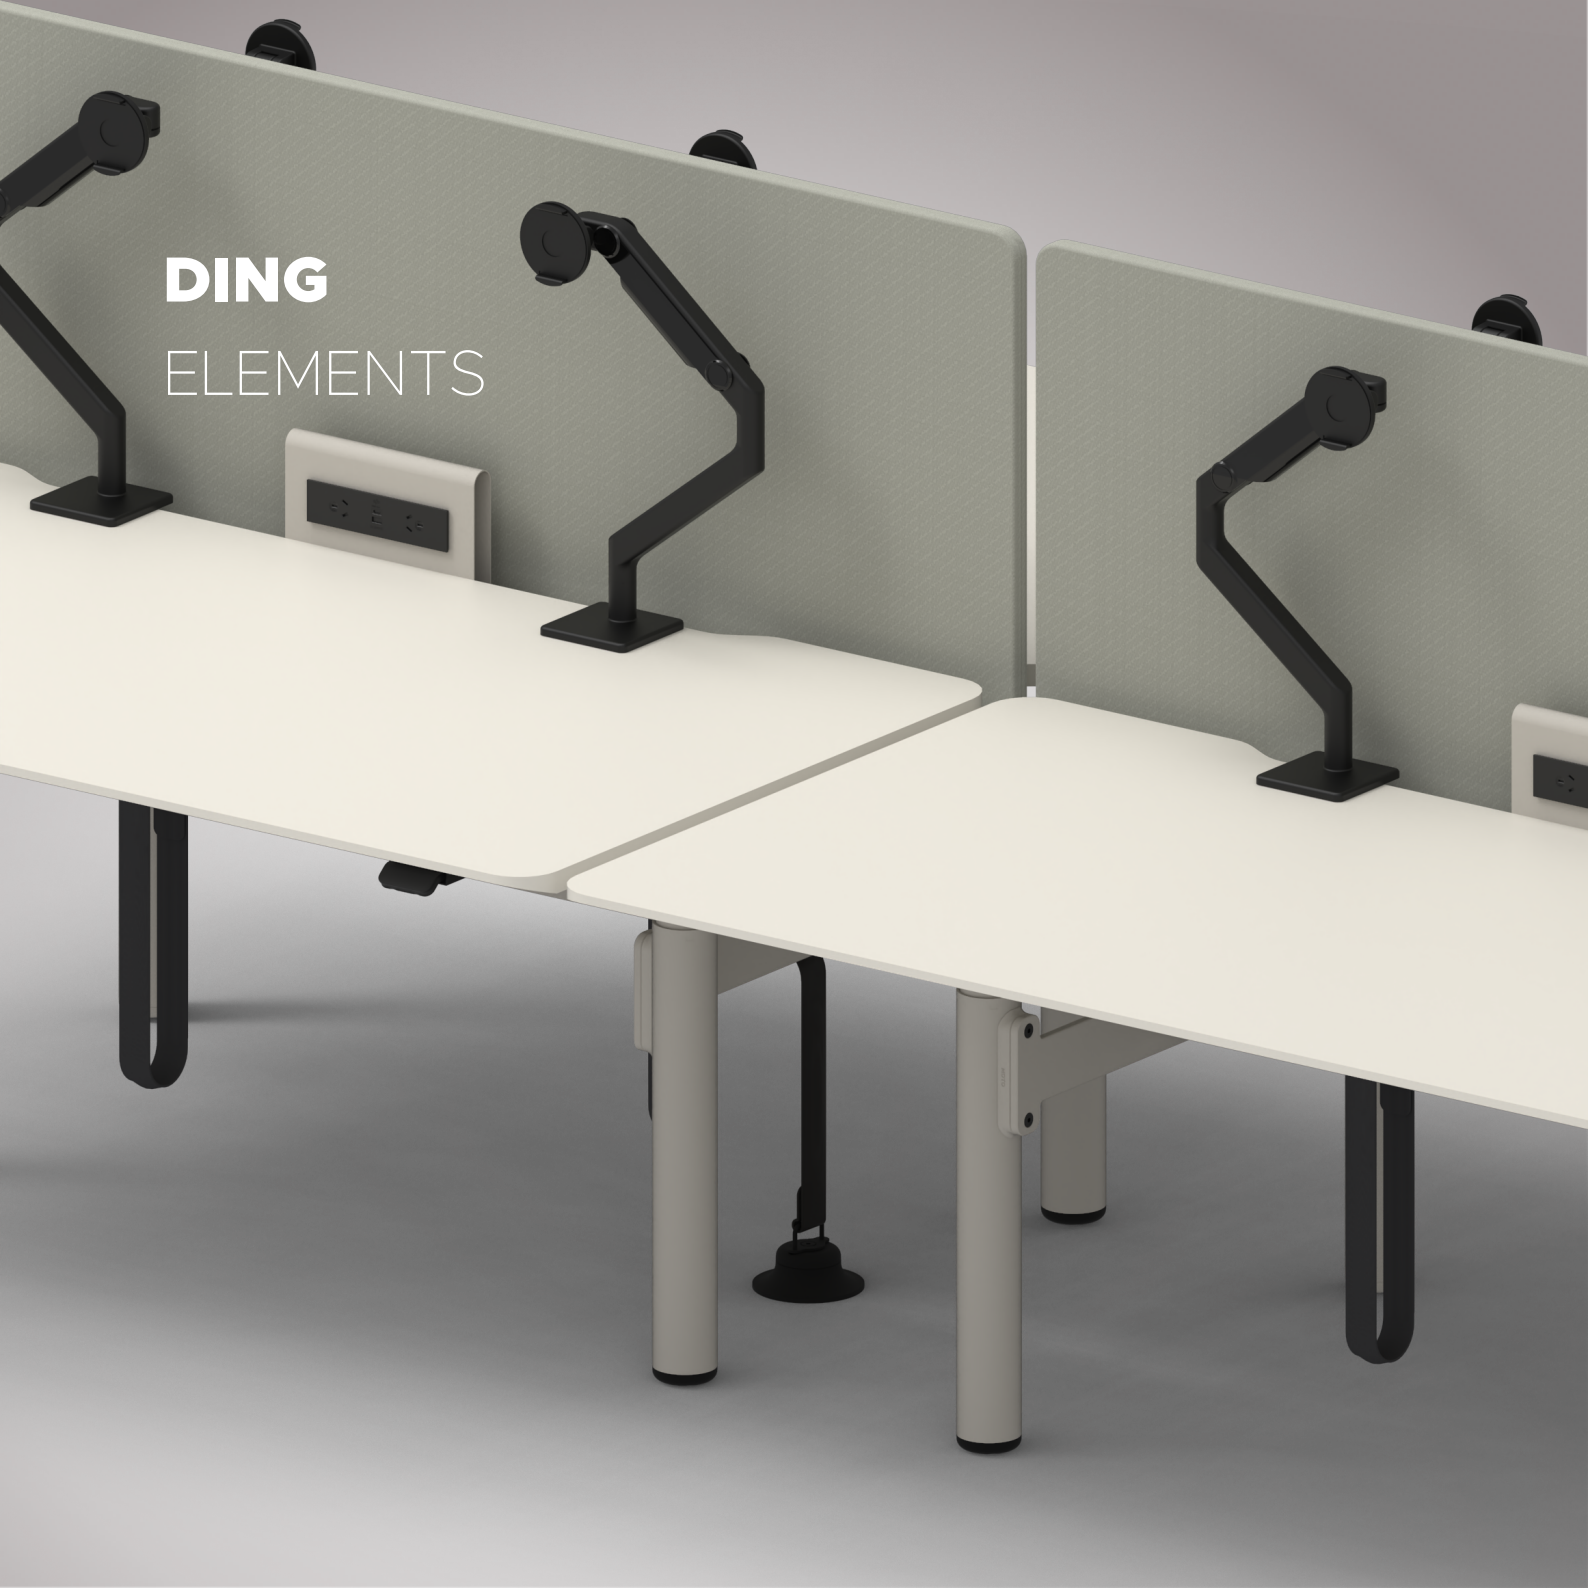

DING
ELEMENTS

DING

ELEMENTS

Weighted cable management

DING tidies floor and wall emanating services.

Material- CastAluminium and Polyester

Finish: Texture black powdercoat

DING