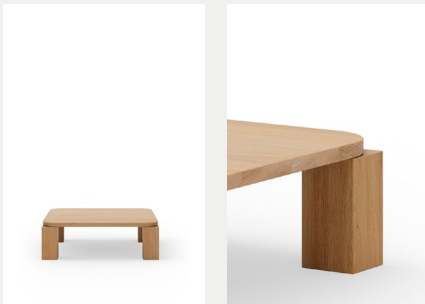

Atlas Coffee Table 82x82, Oak

John Astbury

Named after the mythical Titan condemned to hold up the heavens on his shoulders, the solid legs of the Atlas table stand strongly as support for the spacious tabletop. The meeting and contrast between the legs and the tabletop is central to the design, where each element exaggerates the other giving the table its distinct presence and brutalist feel. For Atlas, John Astbury has taken inspiration from several influences in architectural history. There are references to porticoes and colonnades, but Atlas builds mainly on the archetypal post-and-lintel construction. Combined with simple geometry, the circle and the square, it is the primary archetypes that together create the table's character and composition.

Specifications

Product Name
Atlas Coffee Table 82x82

Designer
John Astbury

Category
Furniture

Type
Coffee Table

Year
2023

Material
Oiled solid oak, natural or fumed

Colour/Variant
Natural Oak, Fumed Oak

Country of Origin
Latvia

Product Dimensions
H 290 x L 820 x D 820 mm
H 11,4" x L 32,2" x D 32,2"

Packaging Dimensions
H 130 x W 870 x D 870 mm
H 5,1" x W 34,2" x D 34,2"

Product Weight
25 kg

Weight Incl. Packaging
28 kg