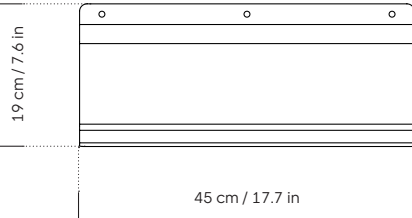

Cable tray dimensions

Top view