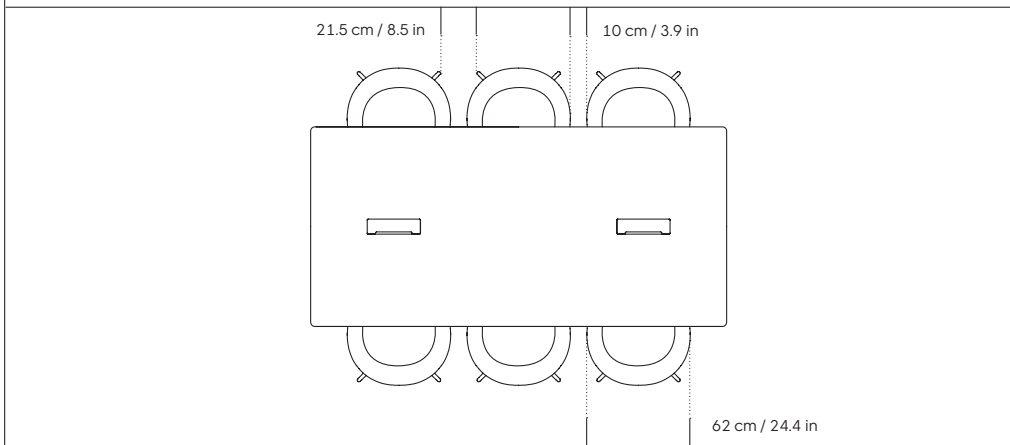

Alle Conference Table Media 250 cm / 98"