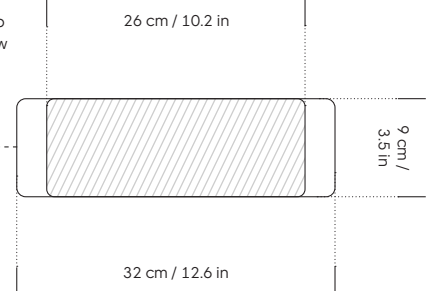

Close up Top View