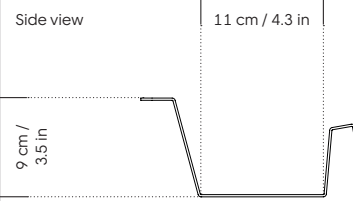

3D model

3D files of all products are available on the product pages on hem.com

Cable tray cutout

Cable tray dimensions

Side view

Chairs per table

The Alle Conference Table Media 250 cm / 98" fits up to 6 chairs. We are using the Kendo Swivel Chair 4-star as a reference.

Alle Conference Table Media 250 cm / 98"

The Alle Conference Table Media 300 cm / 118" fits up to 8 chairs. We are using the Kendo Swivel Chair 4-star as a reference.

Alle Conference Table Media 300 cm / 118"