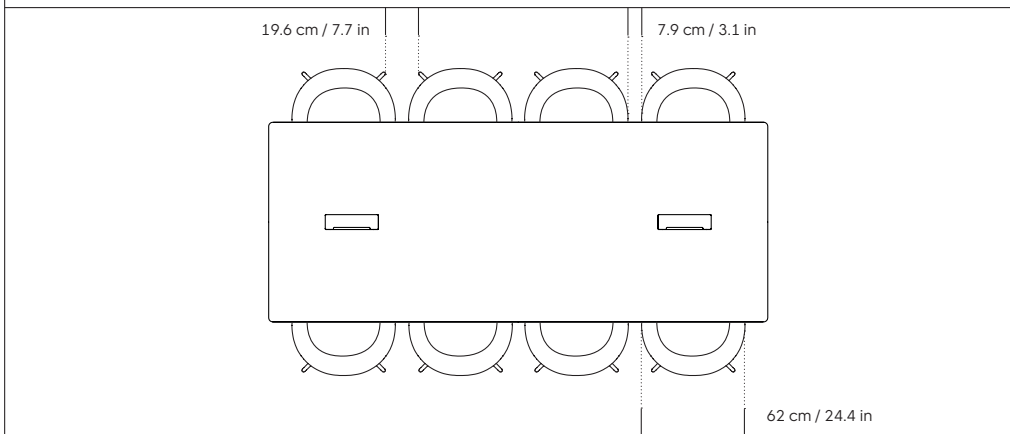

Alle Conference Table Media 300 cm / 118"