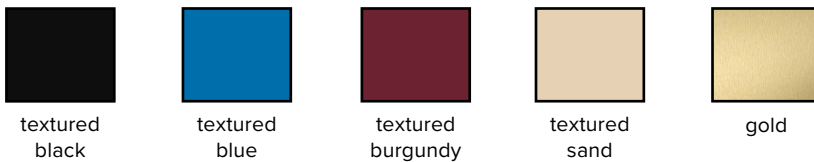

LAURENT 18

Type	Suspension	
Materials	Sphere:	handblown opaline glass
	Frame:	polished brass or powder coated aluminum or nickel plated steel
	Hardware:	polished brass or powder coated aluminium
	Wire:	nylon
Total Height	Height to be specified upon order	
Weight	Starts at 55 lb / 25 kg	
Light Bulb	LED (included), 13 x 4.5W	
Sockets	G9	
Voltage	120V / 240V	
Dimmer	Refer to our recommended list of dimmer models	
Certifications		
Notes	<ul style="list-style-type: none"> • Must be installed by an electrician; • Additional charges for modifications • Lead time between 7-9 weeks • Dimensions are approximate and may vary slightly. 	

Order Guide: SKU

COLLECTION	MODEL	COLOUR (frame + wire system)	CANOPY
LRT Laurent	18	BLBL Black + Black BRBL Brass + Black BRGD Brass + Gold CHBL Chrome + Black CHBE Chrome + Blue BEBL Blue + Black BEBE Blue + Blue BUBL Burgundy + Black BUSA Burgundy + Sand BUBU Burgundy + Burgundy TUBL Turquoise + Black TUSA Turquoise + Sand	BL Black
LRT	18	BLBL	BL

= **LRT18BLBLBL**
example

FRAME COLOUR

MOUNTING COLOUR sphere holder & wires

CANOPY COLOR custom color available on demand

LIGHT BULB & DIMMER SPECIFICATIONS

G9 SOCKETS

Frosted
4.5W
100V-120V / 240V
450 Lumens
2700 K
25 000 H
CRI ≥80
2 years warranty