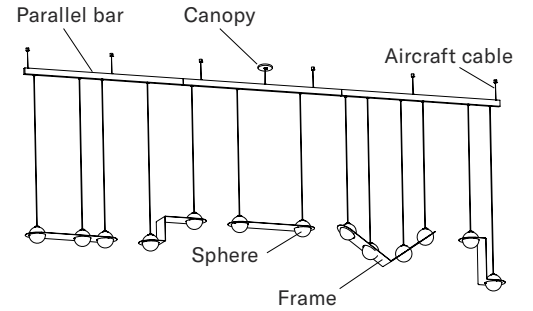

LAURENT 18

Type	Suspension	
Materials	Sphere:	handblown opaline glass
	Frame:	polished brass or powder coated aluminum or nickel plated steel
	Hardware:	polished brass or powder coated aluminium
	Wire:	nylon
Total Height	Height to be specified upon order	
Weight	Starts at 55 lb / 25 kg	
Light Bulb	LED (included), 13 x 4.5W	
Sockets	G9	
Voltage	120V / 240V	
Dimmer	Refer to our recommended list of dimmer models	
Certifications		
Notes	<ul style="list-style-type: none"> • Must be installed by an electrician; • Additional charges for modifications • Lead time between 7-9 weeks • Dimensions are approximate and may vary slightly. 	

Order Guide: SKU

COLLECTION	MODEL	COLOUR (frame + wire system)	CANOPY
LRT Laurent	18	BLBL Black + Black BRBL Brass + Black BRGD Brass + Gold CHBL Chrome + Black CHBE Chrome + Blue BEBL Blue + Black BEBE Blue + Blue BUBL Burgundy + Black BUSA Burgundy + Sand BUBU Burgundy + Burgundy TUBL Turquoise + Black TUSA Turquoise + Sand	BL Black
LRT	18	BLBL	BL