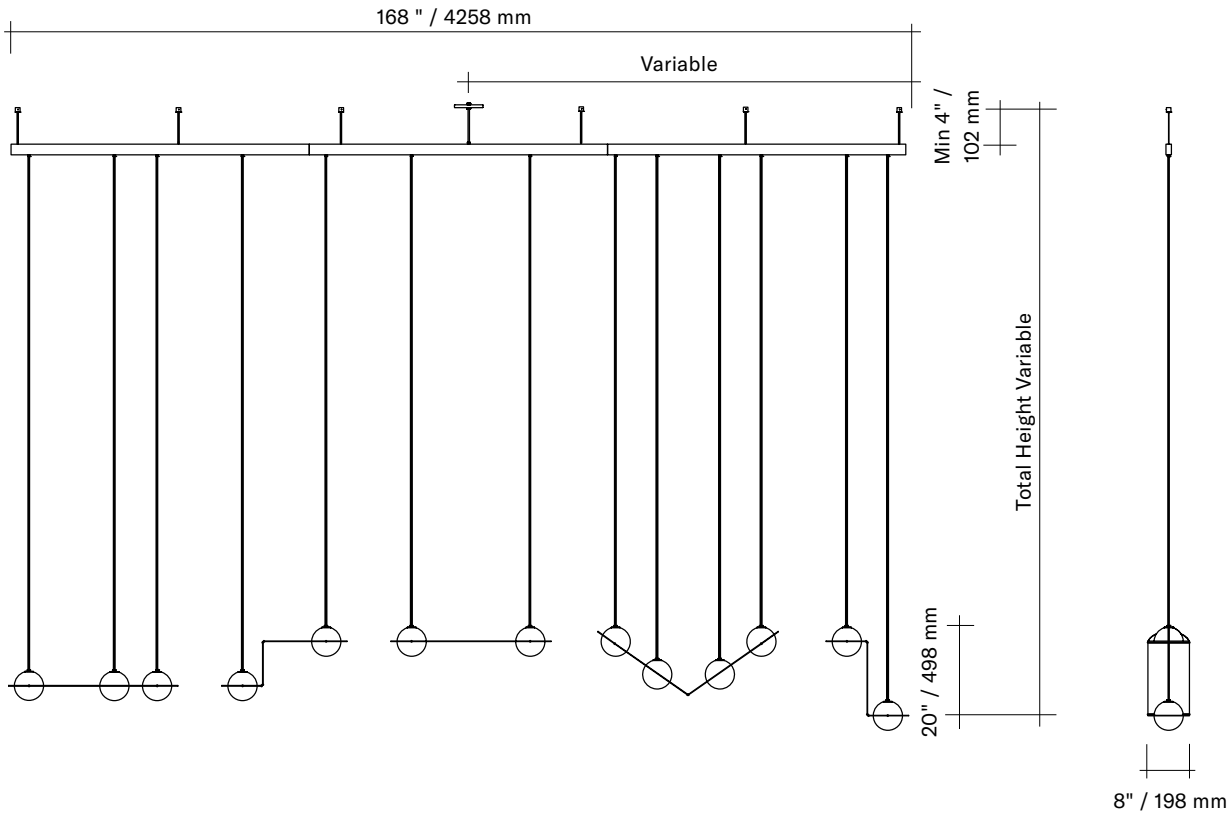

LAURENT 18

Type	Suspension	
Materials	Sphere:	handblown opaline glass
	Frame:	polished brass or powder coated aluminum or nickel plated steel
	Hardware:	polished brass or powder coated aluminium
	Wire:	nylon
Total Height	Height to be specified upon order	
Weight	Starts at 55 lb / 25 kg	
Light Bulb	LED (included), 13 x 4.5W	
Sockets	G9	
Voltage	120V / 240V	
Dimmer	Refer to our recommended list of dimmer models	
Certifications		
Notes	<ul style="list-style-type: none"> • Must be installed by an electrician; • Additional charges for modifications • Lead time between 7-9 weeks • Dimensions are approximate and may vary slightly. 	

Order Guide: SKU

COLLECTION	MODEL	COLOUR (frame + wire system)	CANOPY
LRT Laurent	18	BLBL Black + Black BRBL Brass + Black BRGD Brass + Gold CHBL Chrome + Black CHBE Chrome + Blue BEBL Blue + Black BEBE Blue + Blue BUBL Burgundy + Black BUSA Burgundy + Sand BUBU Burgundy + Burgundy TUBL Turquoise + Black TUSA Turquoise + Sand	BL Black
LRT	18	BLBL	BL

= **LRT18BLBLBL**
example

FRAME COLOUR

MOUNTING COLOUR sphere holder & wires

CANOPY COLOR custom color available on demand

LIGHT BULB & DIMMER SPECIFICATIONS

G9 SOCKETS

Frosted
4.5W
100V-120V / 240V
450 Lumens
2700 K
25 000 H
CRI ≥80
2 years warranty