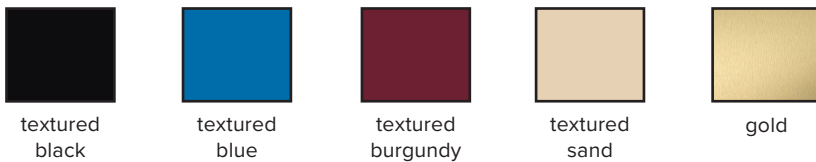

MOUNTING COLOUR sphere holder & wires

CANOPY COLOR custom color available on demand