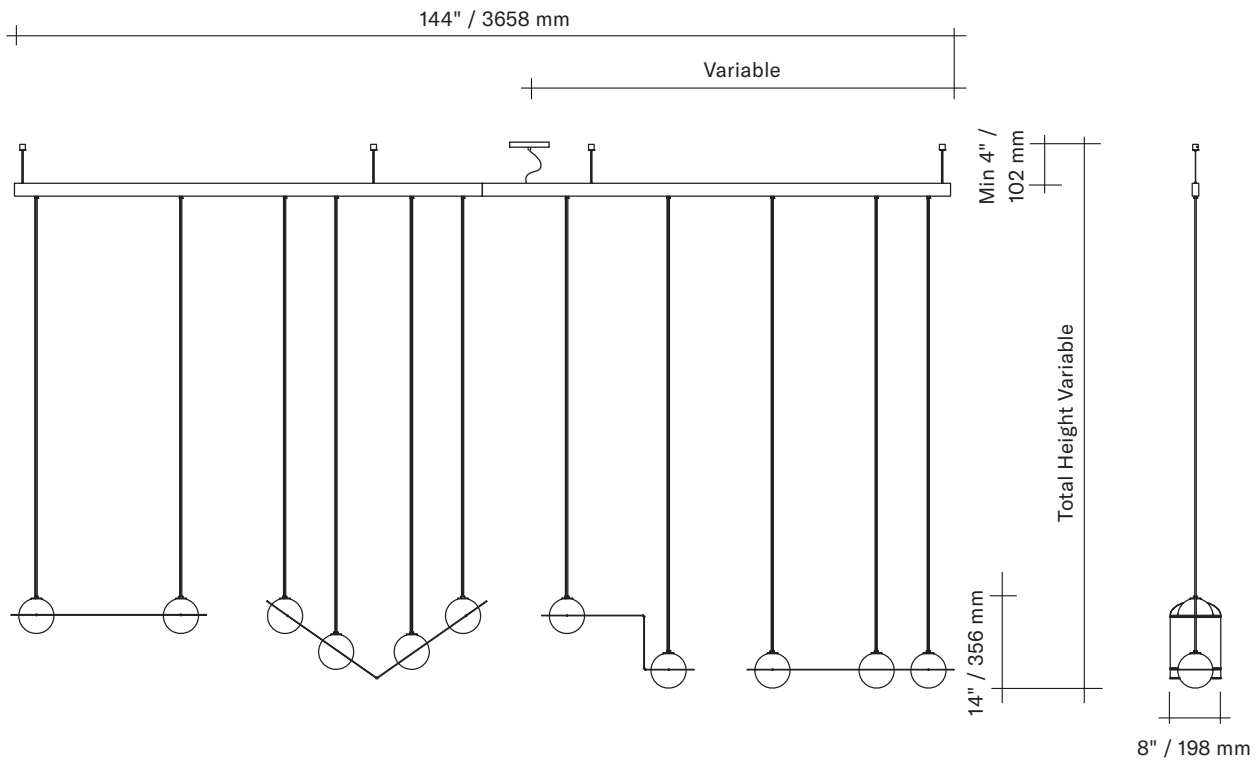

LAURENT 15

Type	Suspension	
Materials	Sphere:	handblown opaline glass
	Frame:	polished brass or powder coated aluminum or nickel plated steel
	Hardware:	polished brass or powder coated aluminium
	Wire:	nylon
Total Height	Height to be specified upon order	
Weight	Starts at 36 lb / 16 kg	
Light Bulb	LED (included), 11 x 4.5W	
Sockets	G9	
Voltage	120V / 240V	
Dimmer	Refer to our recommended list of dimmer models	
Certifications		
Notes	<ul style="list-style-type: none"> • Must be installed by an electrician • Additional charges for modifications • Lead time between 7-9 weeks • Dimensions are approximate and may vary slightly 	

= LRT15BLBLBL
example

FRAME COLOUR

MOUNTING COLOUR sphere holder & wires

CANOPY COLOR custom color available on demand

LIGHT BULB & DIMMER SPECIFICATIONS

G9 SOCKETS

Frosted
4.5W
100V-120V / 240V
450 Lumens
2700 K
25 000 H
CRI ≥80
2 years warranty