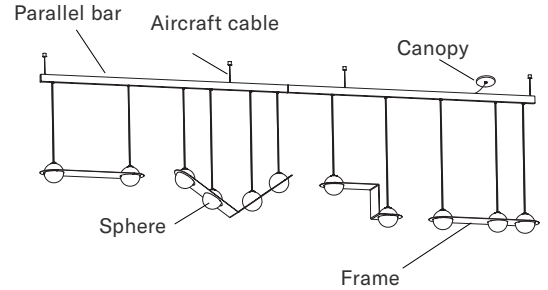

LAURENT 15

Type	Suspension	
Materials	Sphere:	handblown opaline glass
	Frame:	polished brass or powder coated aluminum or nickel plated steel
	Hardware:	polished brass or powder coated aluminium
	Wire:	nylon
Total Height	Height to be specified upon order	
Weight	Starts at 36 lb / 16 kg	
Light Bulb	LED (included), 11 x 4.5W	
Sockets	G9	
Voltage	120V / 240V	
Dimmer	Refer to our recommended list of dimmer models	
Certifications		
Notes	<ul style="list-style-type: none"> • Must be installed by an electrician • Additional charges for modifications • Lead time between 7-9 weeks • Dimensions are approximate and may vary slightly 	

Order Guide: SKU

COLLECTION	MODEL	COLOUR (frame + wire system)	CANOPY
LRT Laurent	15	BLBL Black + Black BRBL Brass + Black BRGD Brass + Gold CHBL Chrome + Black CHBE Chrome + Blue BEBL Blue + Black BEBE Blue + Blue BUBL Burgundy + Black BUSA Burgundy + Sand BUBU Burgundy + Burgundy TUBL Turquoise + Black TUSA Turquoise + Sand	BL Black
LRT	15	BLBL	BL