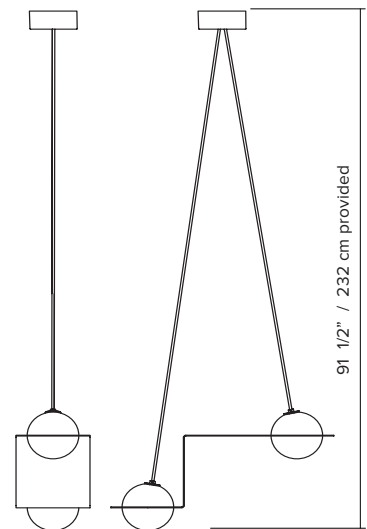

- type:** suspension
- construction:** polished brass, powder coated aluminium or nickel plated steel frame
handblown opaline glass globe
powder coated aluminium or brass hardware
polyester cord
- specifications:** source: LED lamp provided (G9 base)
power consumption: 2x 4,5W
lumen output: 638lm
colour temperature: 2700K included
* 3000K available upon request
colour rendering index: 80 CRI standard
* ≥ 90 CRI upon request
expected lifetime: 25 000h
- control:** refer to our recommended list of dimmer models
- cord length:** 84" / 213 cm (minimum 30" / 76 cm for angled wires)
- weight:** parrallel- brass/nickel plated: 10.5 lb / 4.8 kg
aluminium: 7.8 lb / 3.5 kg
angled- brass/nickel plated: 9.8 lb / 4.4 kg
aluminium: 7 lb / 3.2 kg
- certifications:**    
- warranty:** 2 years

parallel wires

parallel wires with offset connection

angled wires

*dimensions are approximate and may vary slightly

ORDER GUIDE: SKU

| COLLECTION | MODEL | MOUNTING POSITION | FRAME | CORD SYSTEM | CANOPY |
|-------------|-------|---|--|--|--|
| LRT Laurent | 06 | AW angled wires PW parallel wires *please specify if offset or standard (ceiling disc) and colour | BK black BR brass BE blue BU burgundy CH nickel plated TU turquoise | BK black BR brass BE blue BU burgundy BG beige | BK black BE blue BU burgundy WH white BG beige TU turquoise |
| LRT | 06 | AW | BK | BK | BK = LRT06AWBKBKBK example |