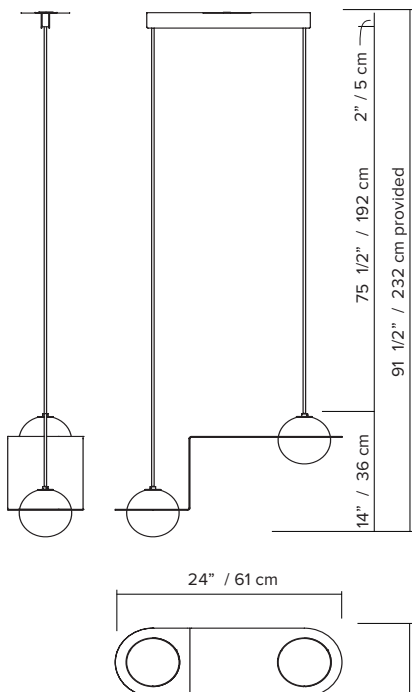

- type:** suspension
- construction:** polished brass, powder coated aluminium or nickel plated steel frame
handblown opaline glass globe
powder coated aluminium or brass hardware
polyester cord
- specifications:** source: LED lamp provided (G9 base)
power consumption: 2x 4,5W
lumen output: 638lm
colour temperature: 2700K included
* 3000K available upon request
colour rendering index: 80 CRI standard
* ≥ 90 CRI upon request
expected lifetime: 25 000h
- control:** refer to our recommended list of dimmer models
- cord length:** 84" / 213 cm (minimum 30" / 76 cm for angled wires)
- weight:** parrallel- brass/nickel plated: 10.5 lb / 4.8 kg
aluminium: 7.8 lb / 3.5 kg
angled- brass/nickel plated: 9.8 lb / 4.4 kg
aluminium: 7 lb / 3.2 kg
- certifications:**    
- warranty:** 2 years

parallel wires

parallel wires with offset connection

angled wires

*dimensions are approximate and may vary slightly

ORDER GUIDE: SKU

| COLLECTION | MODEL | MOUNTING POSITION | FRAME | CORD SYSTEM | CANOPY |
|-------------|-------|---|--|--|--|
| LRT Laurent | 06 | AW angled wires PW parallel wires *please specify if offset or standard (ceiling disc) and colour | BK black BR brass BE blue BU burgundy CH nickel plated TU turquoise | BK black BR brass BE blue BU burgundy BG beige | BK black BE blue BU burgundy WH white BG beige TU turquoise |
| LRT | 06 | AW | BK | BK | BK = LRT06AWBKBKBK example |