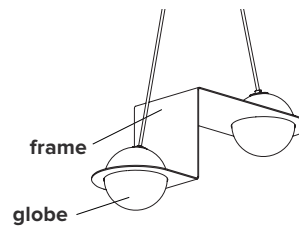

ORDER GUIDE: SKU

COLLECTION	MODEL	MOUNTING POSITION	FRAME	CORD SYSTEM	CANOPY
LRT Laurent	06	AW angled wires PW parallel wires *please specify if offset or standard (ceiling disc) and colour	BK black BR brass BE blue BU burgundy CH nickel plated TU turquoise	BK black BR brass BE blue BU burgundy BG beige	BK black BE blue BU burgundy WH white BG beige TU turquoise
LRT	06	AW	BK	BK	BK = LRT06AWBKBKBK example

FRAME

textured black

brass

textured blue

textured burgundy

nickel plated

textured turquoise