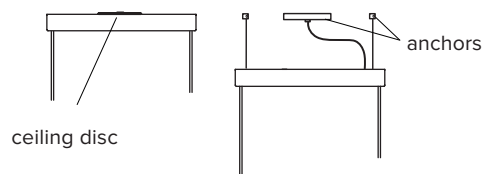

parallel wires

angled wires

MOUNTING TYPE SYSTEM

ceiling disc or offset canopy with anchors

*black/white or same colour as canopy

textured black

textured white

textured blue

textured burgundy

textured beige

textured turquoise