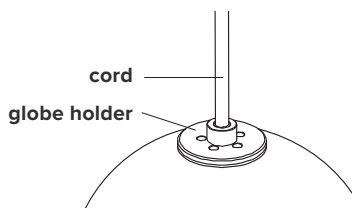

CORD SYSTEM FINISH globe holders & cords

textured black

brass

textured blue

textured burgundy

textured beige