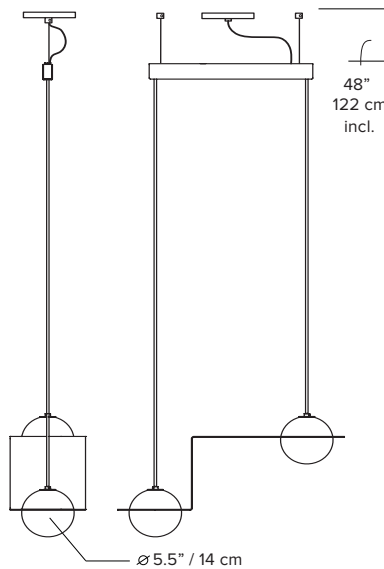

parallel wires with offset connection