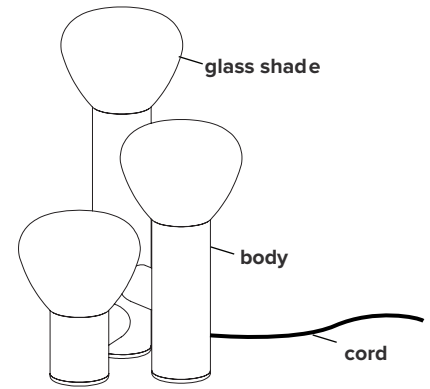

## PARC 06

Parc is a collection inspired by childhood imagination and the essentiality of homemade forms — created in collaboration with Swiss designer Adrien Rovero. Evoking the archetype of a flashlight, each lamp of the Parc Collection is a playful reminder of time spent in nature, when a simple tube and piece of string could be used to fashion any number of creations. These makeshift things, at once naive and functional, harness the unique beauty of peeling an object back to its essence.

<b>type:</b>	table
<b>construction:</b>	hand blown frosted glass powder coated aluminum body polyester cord, (vinyl cord for Australia)
<b>specifications:</b>	source: LED lamp provided (G9 base) power consumption: 3x 4,5W lumen output: 951lm colour temperature: 2700K included *3000K available upon request colour rendering index: 80 CRI standard * ≥ 90 CRI upon request expected lifetime: 25 000h
<b>control:</b>	refer to our recommended list of dimmer models
<b>cord length:</b>	<b>hand switch:</b> 96" / 244 cm provided switch positioned at 18" / 46 cm from body <b>foot switch:</b> 108" / 274 cm provided switch positioned at 60" / 152 cm from body
<b>weight:</b>	7.5lb / 3.4kg
<b>certifications:</b>	    IP20
<b>warranty:</b>	2 years

\*dimensions are approximate and may vary slightly

## ORDER GUIDE: SKU

COLLECTION	MODEL	BODY	CORD	SWITCH
PRC parc	06	BK black	BK black	HD hand
		MB midnight blue	MB midnight blue	FT floor
		BE blue	BE blue	
		WH white	WH white	
		BG beige	BG beige	
		BU burgundy	BU burgundy	
		GN green	GN green	
		TC terracotta		
PRC	06	BK	BK	HD = PRC06BKBKHD