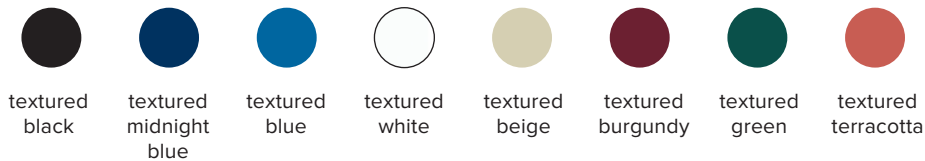

<b>type:</b>	table
<b>construction:</b>	hand blown frosted glass powder coated aluminum body polyester cord, (vinyl cord for Australia)
<b>specifications:</b>	source: LED lamp provided (G9 base) power consumption: 3x 4,5W lumen output: 951lm colour temperature: 2700K included *3000K available upon request colour rendering index: 80 CRI standard * ≥ 90 CRI upon request expected lifetime: 25 000h
<b>control:</b>	refer to our recommended list of dimmer models
<b>cord length:</b>	<b>hand switch:</b> 96" / 244 cm provided switch positioned at 18" / 46 cm from body <b>foot switch:</b> 108" / 274 cm provided switch positioned at 60" / 152 cm from body
<b>weight:</b>	7.5lb / 3.4kg
<b>certifications:</b>	    IP20
<b>warranty:</b>	2 years

\*dimensions are approximate and may vary slightly

## ORDER GUIDE: SKU

COLLECTION	MODEL	BODY	CORD	SWITCH
PRC parc	06	BK black	BK black	HD hand
		MB midnight blue	MB midnight blue	FT floor
		BE blue	BE blue	
		WH white	WH white	
		BG beige	BG beige	
		BU burgundy	BU burgundy	
		GN green	GN green	
		TC terracotta		
PRC	06	BK	BK	HD = PRC06BKBKHD

### FINISH (\*cords only available in black or white vinyl for Australia)