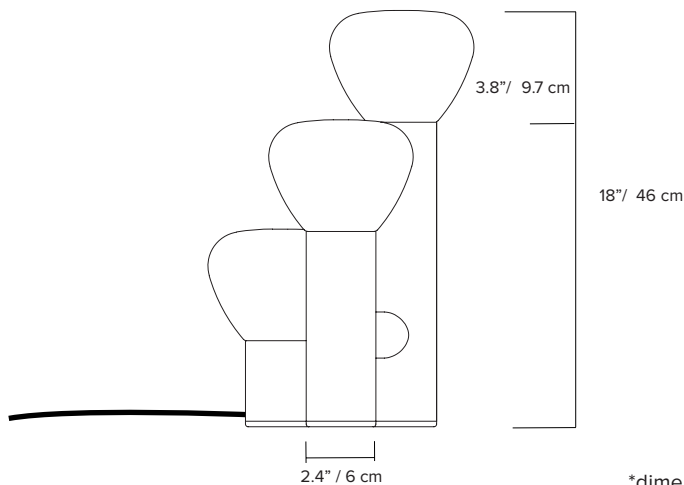

<b>type:</b>	table
<b>construction:</b>	hand blown frosted glass powder coated aluminum body polyester cord, (vinyl cord for Australia)
<b>specifications:</b>	source: LED lamp provided (G9 base) power consumption: 3x 4,5W lumen output: 951lm colour temperature: 2700K included *3000K available upon request colour rendering index: 80 CRI standard * ≥ 90 CRI upon request expected lifetime: 25 000h
<b>control:</b>	refer to our recommended list of dimmer models
<b>cord length:</b>	<b>hand switch:</b> 96" / 244 cm provided switch positioned at 18" / 46 cm from body <b>foot switch:</b> 108" / 274 cm provided switch positioned at 60" / 152 cm from body
<b>weight:</b>	7.5lb / 3.4kg
<b>certifications:</b>	    IP20
<b>warranty:</b>	2 years

\*dimensions are approximate and may vary slightly