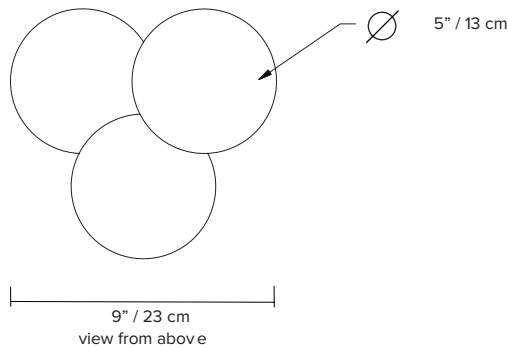

<b>type:</b>	table
<b>construction:</b>	hand blown frosted glass powder coated aluminum body polyester cord, (vinyl cord for Australia)
<b>specifications:</b>	source: LED lamp provided (G9 base) power consumption: 3x 4,5W lumen output: 951lm colour temperature: 2700K included *3000K available upon request colour rendering index: 80 CRI standard * ≥ 90 CRI upon request expected lifetime: 25 000h
<b>control:</b>	refer to our recommended list of dimmer models
<b>cord length:</b>	<b>hand switch:</b> 96" / 244 cm provided switch positioned at 18" / 46 cm from body <b>foot switch:</b> 108" / 274 cm provided switch positioned at 60" / 152 cm from body
<b>weight:</b>	7.5lb / 3.4kg
<b>certifications:</b>	    IP20
<b>warranty:</b>	2 years

\*dimensions are approximate and may vary slightly