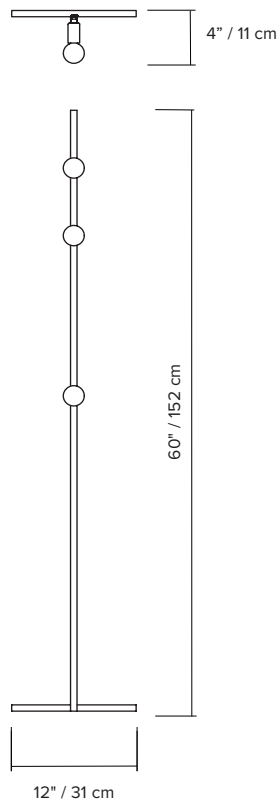

DOT LINE FLOOR

The Dot Collection combines the directness of exposed, spherical bulbs with the rich materiality of brass. Focused, geometric compositions contain these two features, balancing line, surface, and luminous points. The result is a collection of lamps based in the reflectivity of brass—lamps that are both atmospheric and firm.

type:	floor
construction:	brass or powder coated aluminium and brass body milk glass globes vinyl cord
specifications:	source: LED lamp provided (G9 base) power consumption: 3x 3.5W lumen output: 902lm colour temperature: 2700K included * 3000K available upon request colour rendering index: 80 CRI standard * ≥ 90 CRI upon request expected lifetime: ≥ 25 000h
cord length:	96" / 244 cm, foot switch at 24" / 61 cm from lamp
weight:	brass - 4.6 lb / 2.1 kg aluminium - 3.8 lb / 1.8 kg
certifications:	    IP20
warranty:	2 years

 G50 \varnothing ±2" / 5 cm

*dimensions are approximate and may vary slightly

ORDER GUIDE: SKU

COLLECTION	MODEL	FINISH	CORD
DOT dot	05	BR brass BK black WH white	BK black WH white
DOT	05	BR	BK = DOT05BRBK example