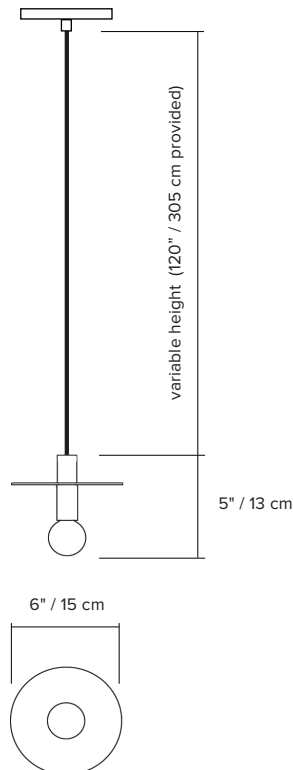

DOT SUSPENSION

The Dot Collection combines the directness of exposed, spherical bulbs with the rich materiality of brass. Focused, geometric compositions contain these two features, balancing line, surface, and luminous points. The result is a collection of lamps based in the reflectivity of brass—lamps that are both atmospheric and firm.

type:	pendant
construction:	brass, powder coated steel and brass body milk glass globe polyester cord
specifications:	source: LED lamp provided (G9 base) power consumption: 3.5W lumen output: 289lm colour temperature: 2700K included * 3000K available upon request colour rendering index: 80 CRI standard * ≥ 90 CRI upon request expected lifetime: ≥ 25 000h
control:	refer to our recommended list of dimmer models
total height:	120" / 305 cm
weight:	min. 1.8 lb / 0.8 kg
certifications:	    IP20
warranty:	2 years

ORDER GUIDE: SKU

COLLECTION	MODEL	FINISH	CORD	CANOPY	
DOT dot	02	BR brass BK black WH white	BK black WH white	BR brass BK black WH white	
DOT	02	BR	BK	BR	= DOT02BRBKBR example

FINISH

NOTES:

- must be installed by an electrician
- not protected against liquids (refer to IP20)
- additional charges for modifications or for special orders
- please refer to maintenance sheet on website for cleaning instructions