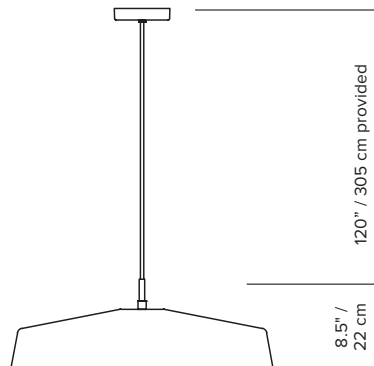

type:	suspension
construction:	powder coated aluminum brass disc brass hardware nylon cord
specifications:	source: LED lamp provided (G9 base) power consumption: 2x 4,5W lumen output: 638lm colour temperature: 2700K included * 3000K available upon request colour rendering index: 80 CRI standard * ≥ 90 CRI upon request expected lifetime: 25 000h
control:	refer to our recommended list of dimmer models
cord length:	120" / 305 cm
weight:	13 lb / 5.8 kg
certifications:	    IP20
warranty:	2 years