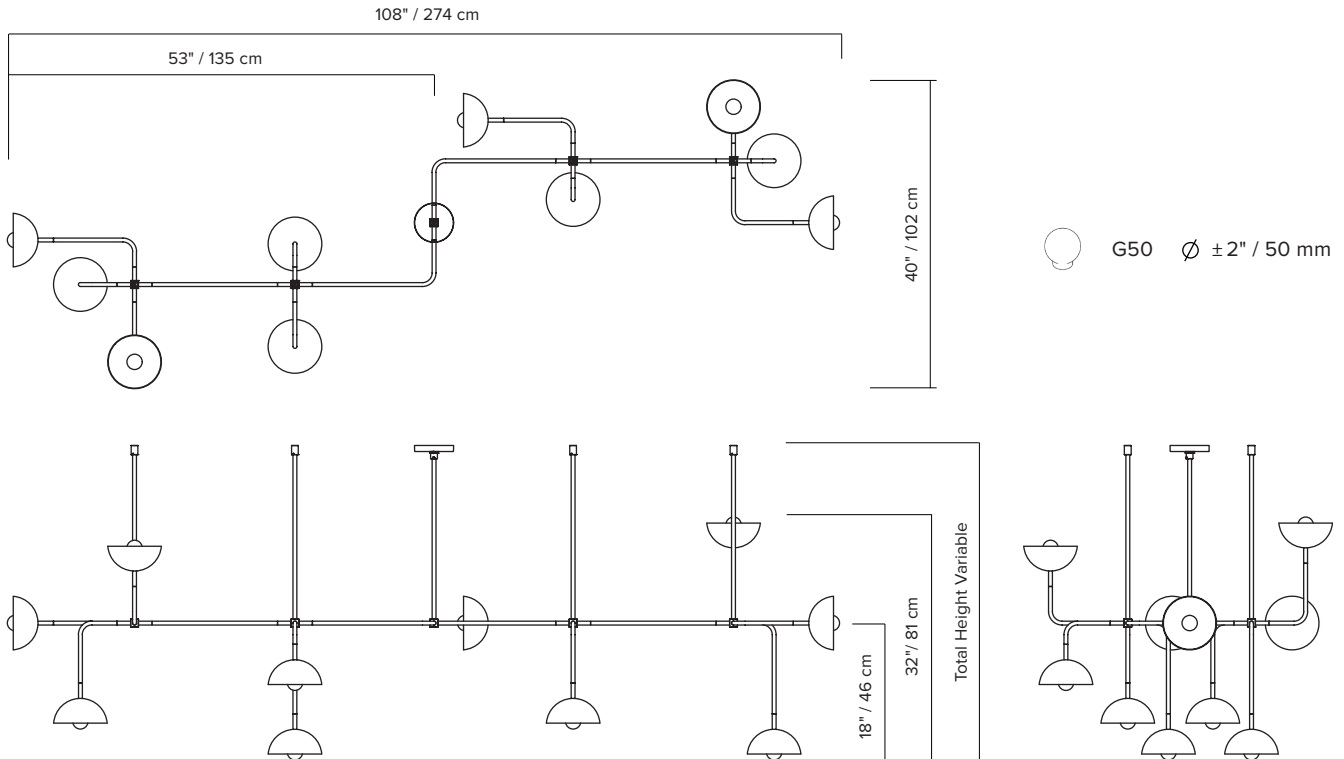

type: suspension

construction: powder coated aluminum shade and body
powder coated steel canopy
brass hardware
milk glass globe

specifications: source: LED lamp provided (G9 base)
power consumption: 10 x 3.5W
lumen output: 1790lm
colour temperature: 2700K included
* 3000K available upon request
colour rendering index: 80 CRI standard
* ≥ 90 CRI upon request
expected lifetime: 25 000h

control: refer to our recommended list of dimmer models

weight: min. 24lb / 10.8kg

certifications:    

warranty: 2 years

*dimensions are approximate and may vary slightly

ORDER GUIDE: SKU

COLLECTION		MODEL	FINISH (body + hardware)	
BEA	beaubien	10	BKBR	black/brass
			BKGR	black/graphite
			BRBR	brass/brass
BEA		10	BKBR	= BEA10BKBR <i>example</i>