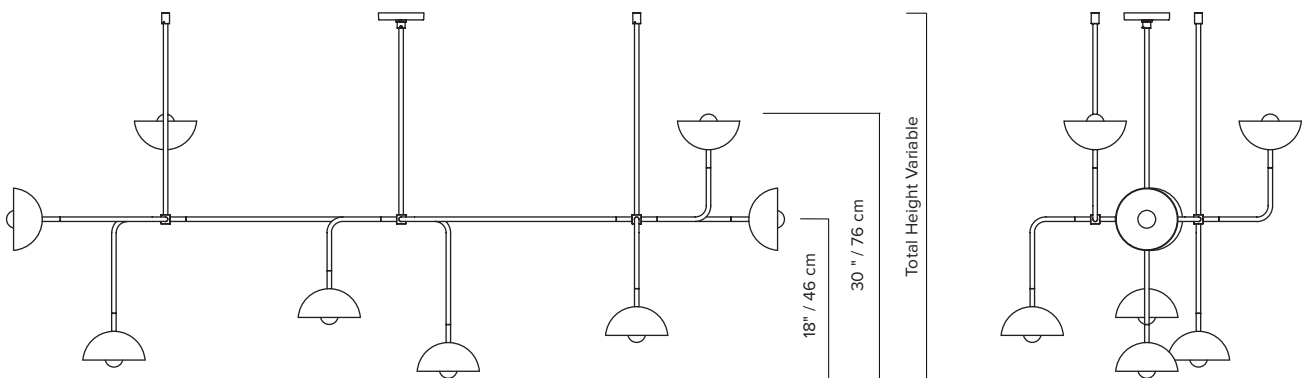

- type:** suspension
- construction:** powder coated aluminum shade and body
powder coated steel canopy
brass hardware
milk glass globe
- specifications:** source: LED lamp provided (G9 base)
power consumption: 8 x 3.5W
lumen output: 1426lm
colour temperature: 2700K included
* 3000K available upon request
colour rendering index: 80 CRI standard
* ≥ 90 CRI upon request
expected lifetime: 25 000h
- control:** refer to our recommended list of dimmer models
- weight:** min. 12lb / 5.4kg
- certifications:**     IP20
- warranty:** 2 years

*dimensions are approximate and may vary slightly

ORDER GUIDE: SKU

COLLECTION		MODEL	FINISH (body + hardware)	
BEA	beaubien	09	BKBR	black/brass
			BKGR	black/graphite
			BRBR	brass/brass
BEA		09	BKBR	= BEA09BKBR example