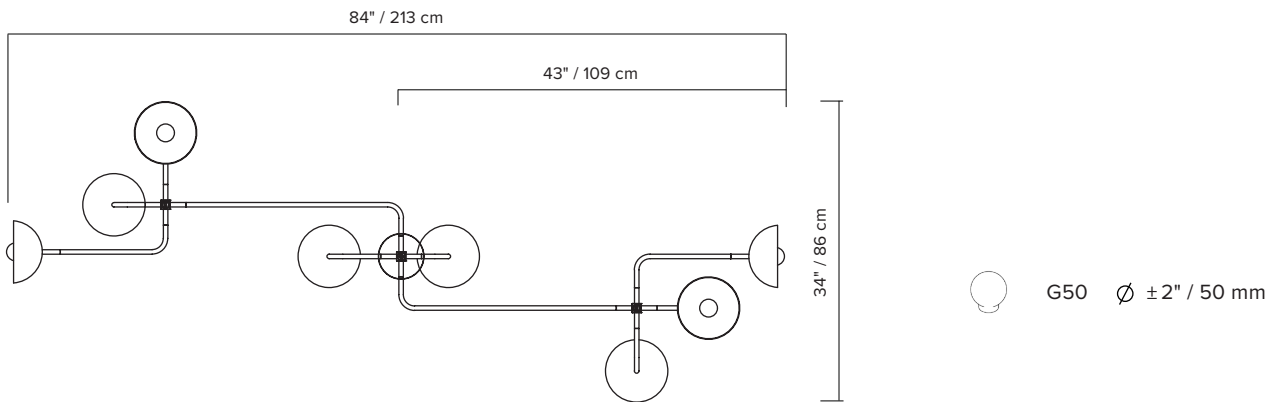

- type:** suspension
- construction:** powder coated aluminum shade and body
powder coated steel canopy
brass hardware
milk glass globe
- specifications:** source: LED lamp provided (G9 base)
power consumption: 8 x 3.5W
lumen output: 1426lm
colour temperature: 2700K included
* 3000K available upon request
colour rendering index: 80 CRI standard
* ≥ 90 CRI upon request
expected lifetime: 25 000h
- control:** refer to our recommended list of dimmer models
- weight:** min. 12lb / 5.4kg
- certifications:**     IP20
- warranty:** 2 years

*dimensions are approximate and may vary slightly

ORDER GUIDE: SKU

COLLECTION		MODEL	FINISH (body + hardware)	
BEA	beaubien	09	BKBR	black/brass
			BKGR	black/graphite
			BRBR	brass/brass
BEA		09	BKBR	= BEA09BKBR example