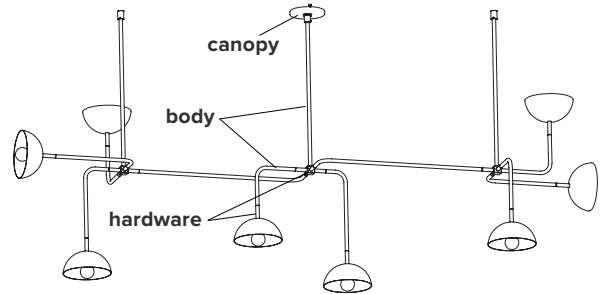

- type:** suspension
- construction:** powder coated aluminum shade and body
powder coated steel canopy
brass hardware
milk glass globe
- specifications:** source: LED lamp provided (G9 base)
power consumption: 8 x 3.5W
lumen output: 1426lm
colour temperature: 2700K included
* 3000K available upon request
colour rendering index: 80 CRI standard
* ≥ 90 CRI upon request
expected lifetime: 25 000h
- control:** refer to our recommended list of dimmer models
- weight:** min. 12lb / 5.4kg
- certifications:**     IP20
- warranty:** 2 years

*dimensions are approximate and may vary slightly

ORDER GUIDE: SKU

COLLECTION		MODEL	FINISH (body + hardware)	
BEA	beaubien	09	BKBR	black/brass
			BKGR	black/graphite
			BRBR	brass/brass
BEA		09	BKBR	= BEA09BKBR example