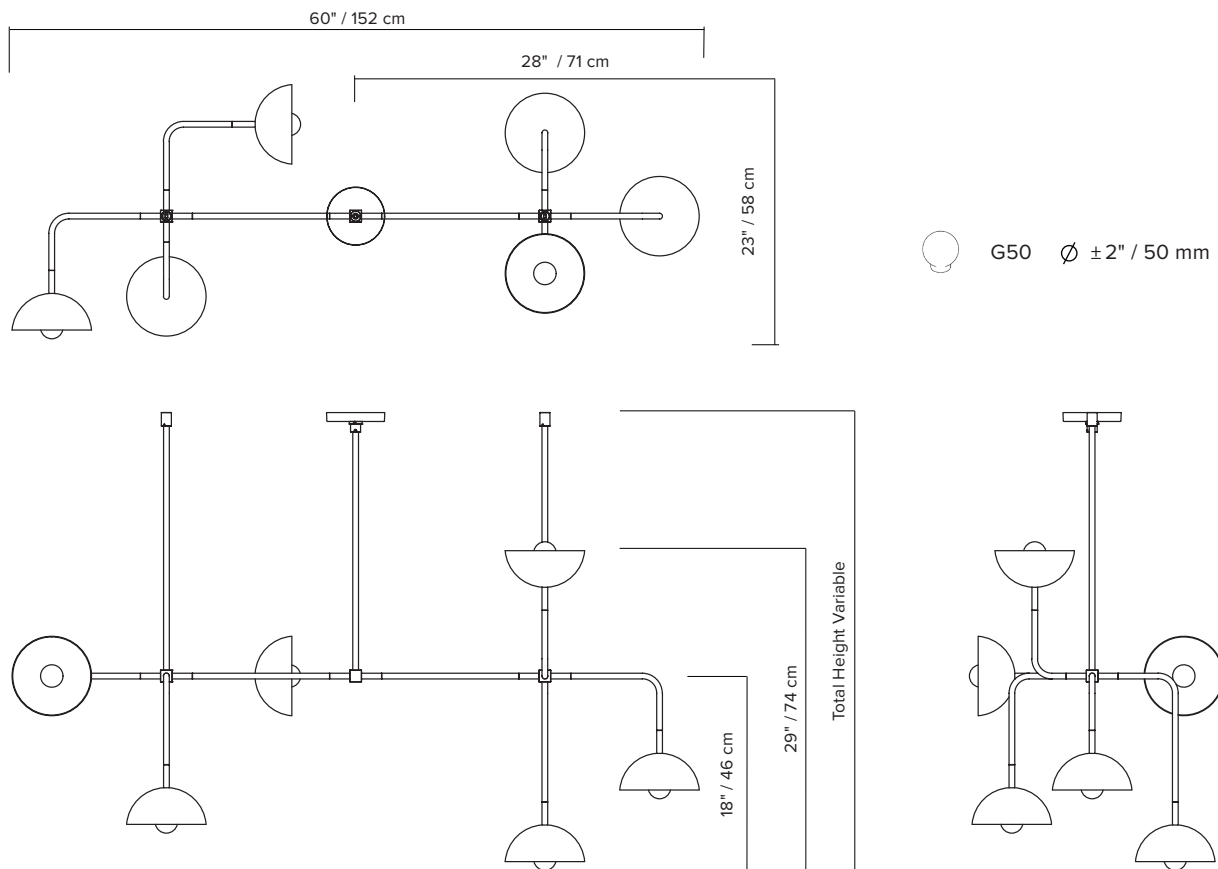

- type:** suspension
- construction:** powder coated aluminum shade and body
powder coated steel canopy
brass hardware
milk glass globe
- specifications:** source: LED lamp provided (G9 base)
power consumption: 6 x 3.5W
lumen output: 1084lm
colour temperature: 2700K included
* 3000K available upon request
colour rendering index: 80 CRI standard
* ≥ 90 CRI upon request
expected lifetime: 25 000h
- control:** refer to our recommended list of dimmer models
- weight:** 6lb / 2.7kg
- certifications:**     IP20
- warranty:** 2 years

*dimensions are approximate and may vary slightly

ORDER GUIDE: SKU

COLLECTION		MODEL	FINISH (body + hardware)	
BEA	beaubien	08	BKBR	black/brass
			BKGR	black/graphite
			BRBR	brass/brass
BEA		08	BKBR	= BEA08BKBR example