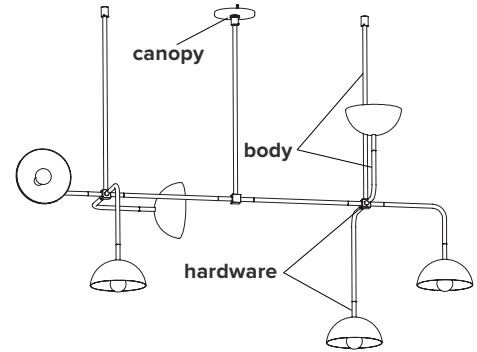

- type:** suspension
- construction:** powder coated aluminum shade and body
powder coated steel canopy
brass hardware
milk glass globe
- specifications:** source: LED lamp provided (G9 base)
power consumption: 6 x 3.5W
lumen output: 1084lm
colour temperature: 2700K included
* 3000K available upon request
colour rendering index: 80 CRI standard
* ≥ 90 CRI upon request
expected lifetime: 25 000h
- control:** refer to our recommended list of dimmer models
- weight:** 6lb / 2.7kg
- certifications:**     IP20
- warranty:** 2 years

*dimensions are approximate and may vary slightly

ORDER GUIDE: SKU

COLLECTION		MODEL	FINISH (body + hardware)	
BEA	beaubien	08	BKBR	black/brass
			BKGR	black/graphite
			BRBR	brass/brass
BEA		08	BKBR	= BEA08BKBR example