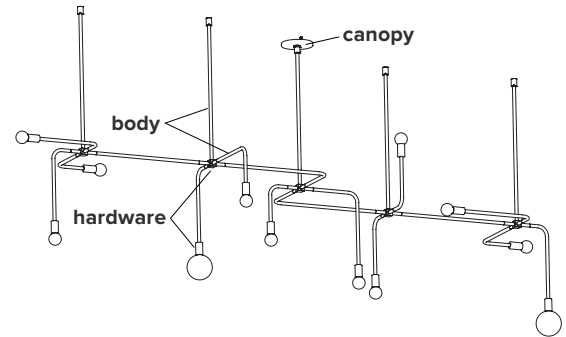

type: suspension

construction: powder coated aluminum body
powder coated steel canopy
brass hardware
milk glass globe

specifications: source: LED lamp provided (G9 base)
power consumption: 2 x 4.5W, 10 x 3.5W
lumen output: 3746lm
colour temperature: 2700K included
* 3000K available upon request
colour rendering index: 80 CRI standard
* ≥ 90 CRI upon request
expected lifetime: 25 000h

control: refer to our recommended list of dimmer models

weight: min. 24lb / 10.8kg

certifications:     IP20

warranty: 2 years

*dimensions are approximate and may vary slightly

ORDER GUIDE: SKU

COLLECTION		MODEL	FINISH (body + hardware)	
BEA	beaubien	07	BKBR	black/brass
			BKGR	black/graphite
			BRBR	brass/brass
BEA		07	BKBR	= BEA07BKBR example