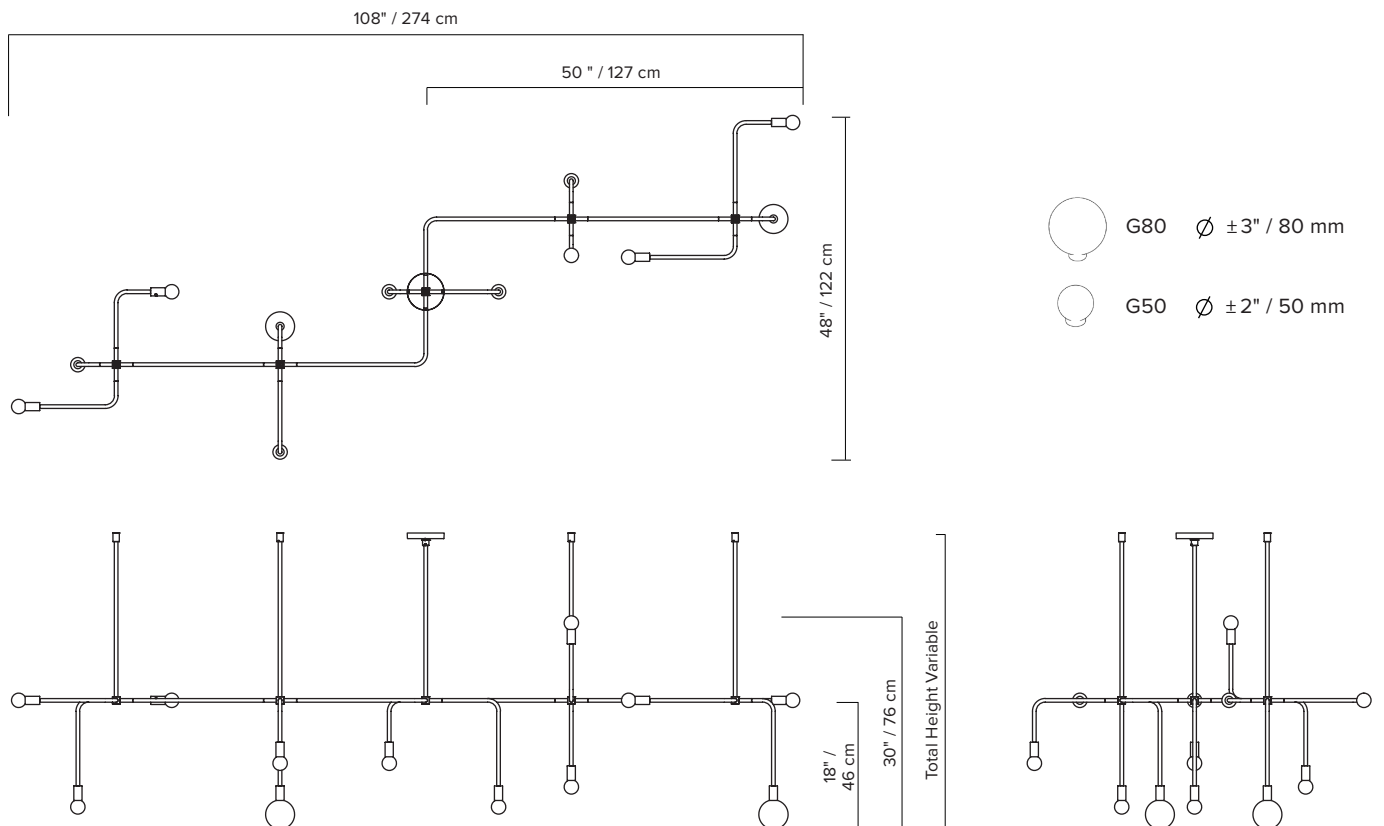

type: suspension

construction: powder coated aluminum body
powder coated steel canopy
brass hardware
milk glass globe

specifications: source: LED lamp provided (G9 base)
power consumption: 2 x 4.5W, 10 x 3.5W
lumen output: 3746lm
colour temperature: 2700K included
* 3000K available upon request
colour rendering index: 80 CRI standard
* ≥ 90 CRI upon request
expected lifetime: 25 000h

control: refer to our recommended list of dimmer models

weight: min. 24lb / 10.8kg

certifications:     IP20

warranty: 2 years

*dimensions are approximate and may vary slightly

ORDER GUIDE: SKU

COLLECTION		MODEL	FINISH (body + hardware)	
BEA	beaubien	07	BKBR	black/brass
			BKGR	black/graphite
			BRBR	brass/brass
BEA		07	BKBR	= BEA07BKBR example