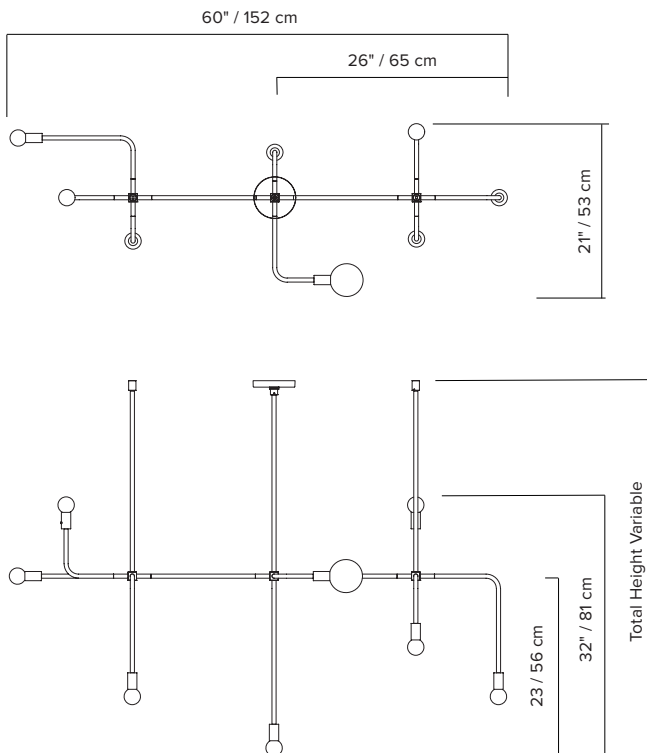

- type:** suspension
- construction:** powder coated aluminum body
powder coated steel canopy
brass hardware
milk glass globe
- specifications:** source: LED lamp provided (G9 base)
power consumption: 1 x 4.5W, 7 x 3.5W
lumen output: 2473lm
colour temperature: 2700K included
* 3000K available upon request
colour rendering index: 80 CRI standard
* ≥ 90 CRI upon request
expected lifetime: 25 000h
- control:** refer to our recommended list of dimmer models
- weight:** min. 6lb / 2.7kg
- certifications:**     IP20
- warranty:** 2 years

ORDER GUIDE: SKU

<u>COLLECTION</u>	<u>MODEL</u>	<u>FINISH (body + hardware)</u>
BEA beaubien	05	BKBR black/brass
		BKGR black/graphite
		BRBR brass/brass
BEA	05	BKBR = BEA05BKBR example

FINISH

flat
black