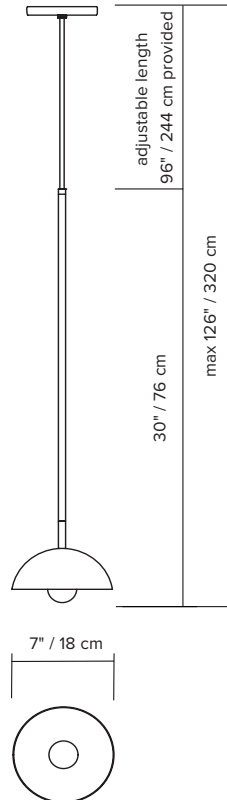

type:	pendant
construction:	powder coated steel body and canopy powder coated aluminum shade brass hardware milk glass globe polyester cord
specifications:	source: LED lamp provided (G9 base) power consumption: 3,5W lumen output: 182lm colour temperature: 2700K included * 3000K available upon request colour rendering index: 80 CRI standard * ≥ 90 CRI upon request expected lifetime: 25 000h
control:	refer to our recommended list of dimmer models
weight:	1.5lb / 0.7 kg
certifications:	    IP20
warranty:	2 years