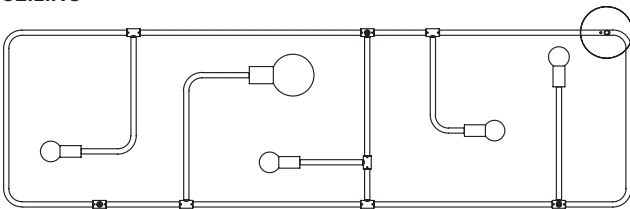

- type:** ceiling (CE), floor (FL) and wall (WA)
- construction:** powder coated steel and aluminum body
brass hardware
milk glass globe
polyester cord, vinyl cord for floor or wall software in Australia
- specifications:** source: LED lamp provided (G9 base)
power consumption: 1 x 4.5W, 4 x 3.5W
lumen output: 1573lm
colour temperature: 2700K included
* 3000K available upon request
colour rendering index: 80 CRI standard
* ≥ 90 CRI upon request
expected lifetime: 25 000h
- control:** refer to our recommended list of dimmer models
- cord length:** 120" / 305 cm
FL- footswitch positioned at 60" / 152 cm from body
WA- footswitch positioned at 72" / 183 cm from body
WA- handswitch positioned at 18" / 46 cm from body
- weight:** starting at 7.5 lb / 3.4 kg
- certifications:**    
- warranty:** 2 years

FLOOR

WALL

CEILING

-  G80 $\varnothing \pm 3" / 80 \text{ mm}$
-  G50 $\varnothing \pm 2" / 50 \text{ mm}$

ORDER GUIDE: SKU

COLLECTION		MODEL	TYPE	
BEA	beaubien	01	FL	floor
BEA		01	FL	

FINISH (body/hardware/cord)