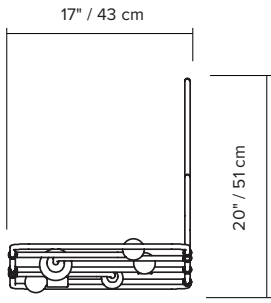

- type:** ceiling (CE), floor (FL) and wall (WA)
- construction:** powder coated steel and aluminum body
brass hardware
milk glass globe
polyester cord, vinyl cord for floor or wall software in Australia
- specifications:** source: LED lamp provided (G9 base)
power consumption: 1 x 4.5W, 4 x 3.5W
lumen output: 1573lm
colour temperature: 2700K included
* 3000K available upon request
colour rendering index: 80 CRI standard
* ≥ 90 CRI upon request
expected lifetime: 25 000h
- control:** refer to our recommended list of dimmer models
- cord length:** 120" / 305 cm
FL- footswitch positioned at 60" / 152 cm from body
WA- footswitch positioned at 72" / 183 cm from body
WA- handswitch positioned at 18" / 46 cm from body
- weight:** starting at 7.5 lb / 3.4 kg
- certifications:**    
- warranty:** 2 years

FLOOR

WALL

CEILING

-  G80 $\varnothing \pm 3" / 80 \text{ mm}$
-  G50 $\varnothing \pm 2" / 50 \text{ mm}$

ORDER GUIDE: SKU

COLLECTION		MODEL	TYPE	
BEA	beaubien	01	FL	floor
BEA		01	FL	

FINISH (body/hardware/cord)