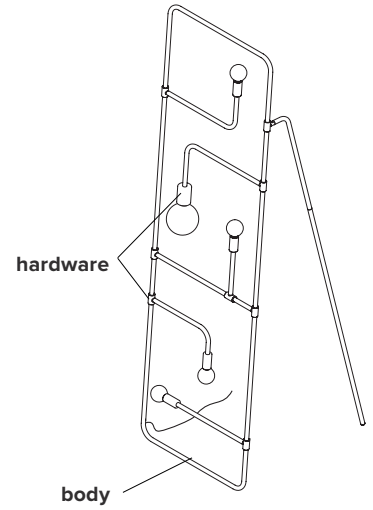

- type:** ceiling (CE), floor (FL) and wall (WA)
- construction:** powder coated steel and aluminum body
brass hardware
milk glass globe
polyester cord, vinyl cord for floor or wall software in Australia
- specifications:** source: LED lamp provided (G9 base)
power consumption: 1 x 4.5W, 4 x 3.5W
lumen output: 1573lm
colour temperature: 2700K included
* 3000K available upon request
colour rendering index: 80 CRI standard
* ≥ 90 CRI upon request
expected lifetime: 25 000h
- control:** refer to our recommended list of dimmer models
- cord length:** 120" / 305 cm
FL- footswitch positioned at 60" / 152 cm from body
WA- footswitch positioned at 72" / 183 cm from body
WA- handswitch positioned at 18" / 46 cm from body
- weight:** starting at 7.5 lb / 3.4 kg
- certifications:**    
- warranty:** 2 years

FLOOR

WALL

CEILING

-  G80 $\varnothing \pm 3" / 80 \text{ mm}$
-  G50 $\varnothing \pm 2" / 50 \text{ mm}$

ORDER GUIDE: SKU

COLLECTION		MODEL	TYPE	
BEA	beaubien	01	FL	floor
BEA		01	FL	

FINISH (body/hardware/cord)

- BKBR** black/brass/black
- BKGR** black/graphite/black
- BRBR** brass/brass/black

BKBR = **BEA01FLBKBR**
example

FINISH

COLLECTION		MODEL	TYPE	
BEA	beaubien	01	CE	ceiling
BEA		01	CE	

FINISH (body/hardware/cord/canopy)