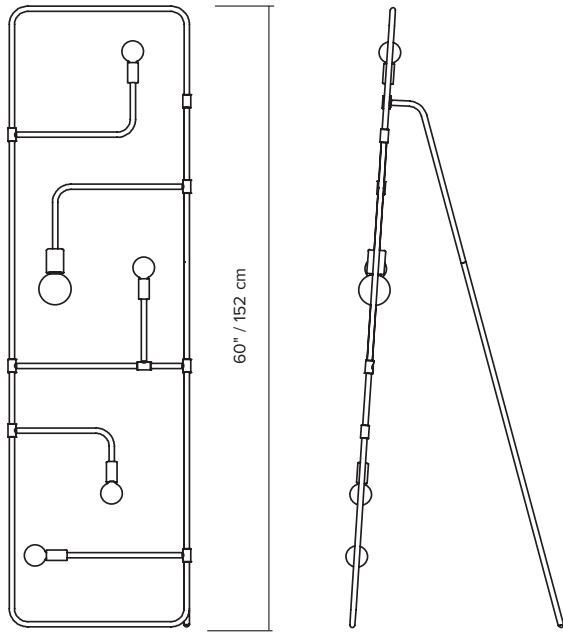

- type:** ceiling (CE), floor (FL) and wall (WA)
- construction:** powder coated steel and aluminum body
brass hardware
milk glass globe
polyester cord, vinyl cord for floor or wall software in Australia
- specifications:** source: LED lamp provided (G9 base)
power consumption: 1 x 4.5W, 4 x 3.5W
lumen output: 1573lm
colour temperature: 2700K included
* 3000K available upon request
colour rendering index: 80 CRI standard
* ≥ 90 CRI upon request
expected lifetime: 25 000h
- control:** refer to our recommended list of dimmer models
- cord length:** 120" / 305 cm
FL- footswitch positioned at 60" / 152 cm from body
WA- footswitch positioned at 72" / 183 cm from body
WA- handswitch positioned at 18" / 46 cm from body
- weight:** starting at 7.5 lb / 3.4 kg
- certifications:**    
- warranty:** 2 years

FLOOR

WALL

CEILING

-  G80 $\varnothing \pm 3" / 80 \text{ mm}$
-  G50 $\varnothing \pm 2" / 50 \text{ mm}$

ORDER GUIDE: SKU

COLLECTION		MODEL	TYPE	
BEA	beaubien	01	FL	floor
BEA		01	FL	

FINISH (body/hardware/cord)

- BKBR** black/brass/black
- BKGR** black/graphite/black
- BRBR** brass/brass/black

BKBR = **BEA01FLBKBR**
example

FINISH

COLLECTION		MODEL	TYPE	
BEA	beaubien	01	CE	ceiling
BEA		01	CE	

FINISH (body/hardware/cord/canopy)

FINISH

CANOPY

COLLECTION	MODEL	TYPE	FINISH (body/hardware/cord)	SWITCH
BEA beaubien	01	WASW wall softwire	BKBR black/brass/black BKGR black/graphite/black BRBR brass/brass/black	HD hand at 18"/ 46 cm FT floor at 72"/ 183 cm
BEA	01	WASW	BKBR	HD = BEA01WASWBKBRHD <i>example</i>