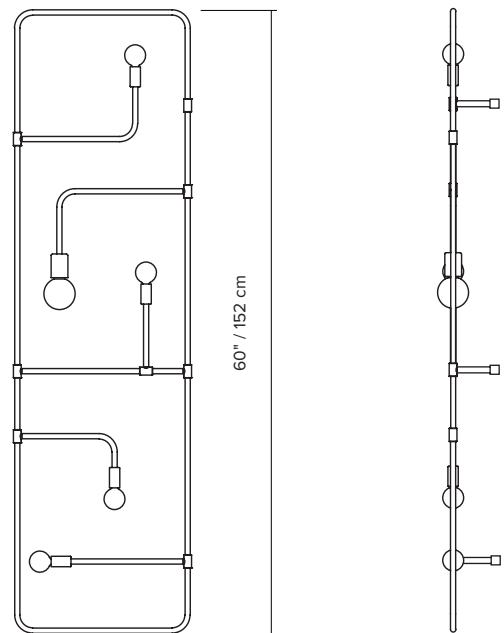

- type:** ceiling (CE), floor (FL) and wall (WA)
- construction:** powder coated steel and aluminum body
brass hardware
milk glass globe
polyester cord, vinyl cord for floor or wall software in Australia
- specifications:** source: LED lamp provided (G9 base)
power consumption: 1 x 4.5W, 4 x 3.5W
lumen output: 1573lm
colour temperature: 2700K included
* 3000K available upon request
colour rendering index: 80 CRI standard
* ≥ 90 CRI upon request
expected lifetime: 25 000h
- control:** refer to our recommended list of dimmer models
- cord length:** 120" / 305 cm
FL- footswitch positioned at 60" / 152 cm from body
WA- footswitch positioned at 72" / 183 cm from body
WA- handswitch positioned at 18" / 46 cm from body
- weight:** starting at 7.5 lb / 3.4 kg
- certifications:**    
- warranty:** 2 years

FLOOR

WALL

CEILING

-  G80 $\varnothing \pm 3" / 80 \text{ mm}$
-  G50 $\varnothing \pm 2" / 50 \text{ mm}$

ORDER GUIDE: SKU

COLLECTION		MODEL	TYPE	
BEA	beaubien	01	FL	floor
BEA		01	FL	

FINISH (body/hardware/cord)

FINISH

CANOPY

COLLECTION	MODEL	TYPE	FINISH (body/hardware/cord)	SWITCH
BEA beaubien	01	WASW wall softwire	BKBR black/brass/black BKGR black/graphite/black BRBR brass/brass/black	HD hand at 18"/ 46 cm FT floor at 72"/ 183 cm
BEA	01	WASW	BKBR	HD = BEA01WASWBKBRHD <i>example</i>