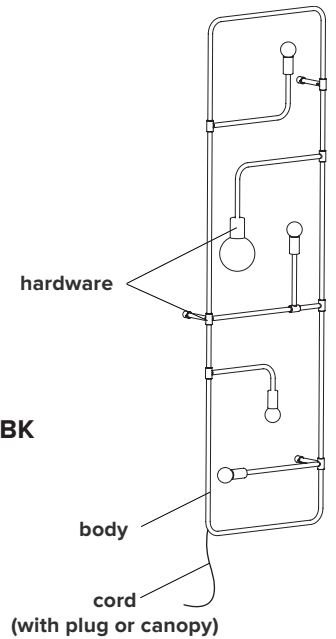

- type:** ceiling (CE), floor (FL) and wall (WA)
- construction:** powder coated steel and aluminum body
brass hardware
milk glass globe
polyester cord, vinyl cord for floor or wall software in Australia
- specifications:** source: LED lamp provided (G9 base)
power consumption: 1 x 4.5W, 4 x 3.5W
lumen output: 1573lm
colour temperature: 2700K included
* 3000K available upon request
colour rendering index: 80 CRI standard
* ≥ 90 CRI upon request
expected lifetime: 25 000h
- control:** refer to our recommended list of dimmer models
- cord length:** 120" / 305 cm
FL- footswitch positioned at 60" / 152 cm from body
WA- footswitch positioned at 72" / 183 cm from body
WA- handswitch positioned at 18" / 46 cm from body
- weight:** starting at 7.5 lb / 3.4 kg
- certifications:**    
- warranty:** 2 years

BKBRBKBK = **BEA01CEBKBRBKBK**
example

FINISH

CANOPY

COLLECTION	MODEL	TYPE	FINISH (body/hardware/cord/canopy)
BEA beaubien	01	WAHW wall hardware	BKBRBKBK black/brass/black/black BKBRBKWH black/brass/black/white BKGRBKBK black/graphite/black/black BKGRBKWH black/graphite/black/white BRBRBKBR brass/brass/black/brass BRBRBKBK brass/brass/black/black BRBRBKWH brass/brass/black/white
BEA	01	WAHW	BKBRBKBK = BEA01WAHWBKBRBKBK <i>example</i>

FINISH

CANOPY

COLLECTION	MODEL	TYPE	FINISH (body/hardware/cord)	SWITCH
BEA beaubien	01	WASW wall softwire	BKBR black/brass/black BKGR black/graphite/black BRBR brass/brass/black	HD hand at 18"/ 46 cm FT floor at 72"/ 183 cm
BEA	01	WASW	BKBR	HD = BEA01WASWBKBRHD <i>example</i>