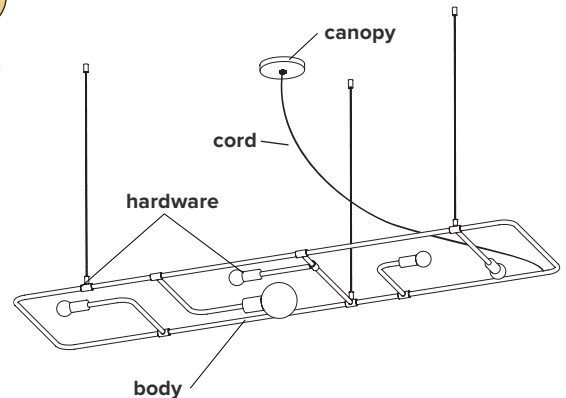

FINISH

CANOPY