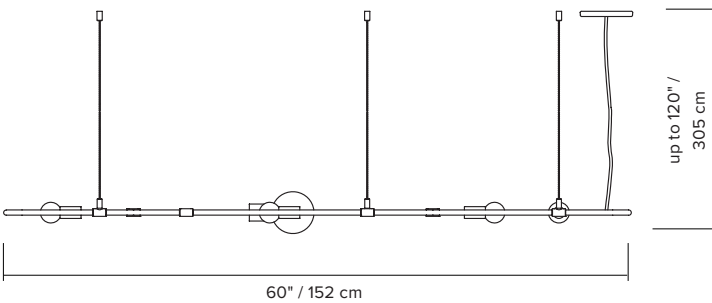

- type:** ceiling (CE), floor (FL) and wall (WA)
- construction:** powder coated steel and aluminum body
brass hardware
milk glass globe
polyester cord, vinyl cord for floor or wall software in Australia
- specifications:** source: LED lamp provided (G9 base)
power consumption: 1 x 4.5W, 4 x 3.5W
lumen output: 1573lm
colour temperature: 2700K included
* 3000K available upon request
colour rendering index: 80 CRI standard
* ≥ 90 CRI upon request
expected lifetime: 25 000h
- control:** refer to our recommended list of dimmer models
- cord length:** 120" / 305 cm
FL- footswitch positioned at 60" / 152 cm from body
WA- footswitch positioned at 72" / 183 cm from body
WA- handswitch positioned at 18" / 46 cm from body
- weight:** starting at 7.5 lb / 3.4 kg
- certifications:**    
- warranty:** 2 years

FLOOR

WALL

CEILING

-  G80 $\varnothing \pm 3" / 80 \text{ mm}$
-  G50 $\varnothing \pm 2" / 50 \text{ mm}$

ORDER GUIDE: SKU

COLLECTION		MODEL	TYPE	
BEA	beaubien	01	FL	floor
BEA		01	FL	

FINISH (body/hardware/cord)