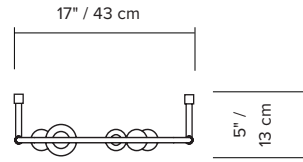

FLOOR

WALL

CEILING

- G80 $\varnothing \pm 3" / 80 \text{ mm}$
- G50 $\varnothing \pm 2" / 50 \text{ mm}$