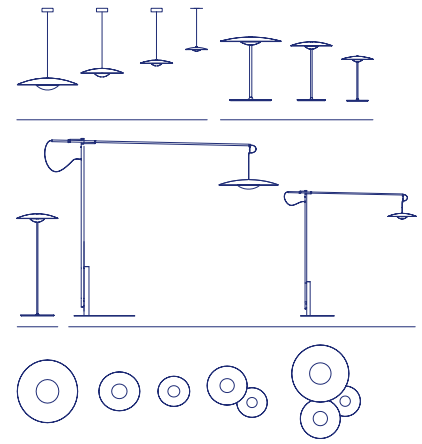

LED SMD 14W 700mA 2700K
CRI90
Luminaire 350lm
Light Source 1066lm
(included)

LED-Ginger 20 A

LED SMD 6W 700mA
2700K CRI90
Luminaire 139lm
Light Source 546lm
(included)

- Oak
- Wenge

Black electrical cord

Dimmer*/Dimmable**

* LED-Ginger A/20 A
Plug-in version only 3-step
dimmer

** LED-Ginger A
Hardwired version: dimmable
triac

Pressed wood diffuser of 0.16" in natural oak or wenge. Injected aluminum dissipater and metal structure in lacquered black matte.

- [Download](#) Assembly Instructions
- [Download](#) Photometric Data
- [Download](#) 2D
- [Download](#) 3D

Range

Watch the video
info@marset.com
www.marset.com

This wall version adds a simple folding structure to the lampshade, turning it into the perfect lamp for the head of a bed, to illuminate a reading corner or even to be used as an occasional lamp over a table.