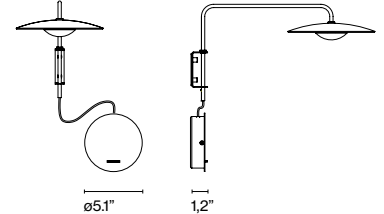

LED-Ginger 20 A (Hardwired)

LED-Ginger A

LED SMD 14W 700mA 2700K
CRI90
Luminaire 350lm
Light Source 1066lm
(included)

LED-Ginger 20 A

LED SMD 6W 700mA
2700K CRI90
Luminaire 139lm
Light Source 546lm
(included)

- Oak
- Wenge

Black electrical cord

Dimmer*/Dimmable**

* LED-Ginger A/20 A
Plug-in version only 3-step
dimmer

** LED-Ginger A
Hardwired version: dimmable
triac

Pressed wood diffuser of 0.16" in natural oak or wenge. Injected aluminum dissipater and metal structure in lacquered black matte.

- [Download](#) Assembly Instructions
- [Download](#) Photometric Data
- [Download](#) 2D
- [Download](#) 3D