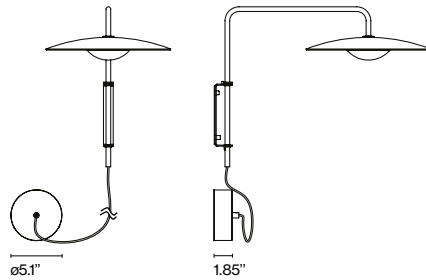

LED-Ginger A (Hardwired)

LED-Ginger 20 A (Plug-in)

LED-Ginger 20 A (Hardwired)