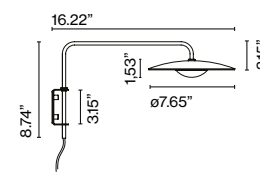

LED-Ginger 20 A (Plug-in)