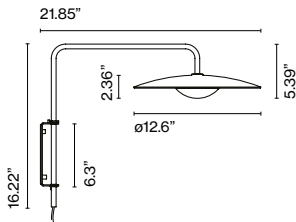

LED-Ginger A (Plug-in)