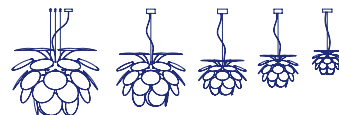

## Christophe Mathieu

**marset**

**Discocó A**

21 opaque discs made in moulded ABS. Chromed semi-sphere.

**Discocó A**

- ⦿ 2x E12 CFL 11W
- ⦿ 2x E12 TYPE G16.5 60W
- ⦿ 2x E12 LED TYPE G16.5 5W

120 V - 60 Hz

- White (Ral 9003)
- Grey (Ral 7037)
- Beige (Ral 1001)
- Black-gold (Ral 9004-Gold)

Dry locations only

- [Download](#) Assembly Instructions
- [Download](#) 2D
- [Download](#) 3D

**Range**

**Watch the video**  
[info@marset.com](mailto:info@marset.com)  
[www.marset.com](http://www.marset.com)