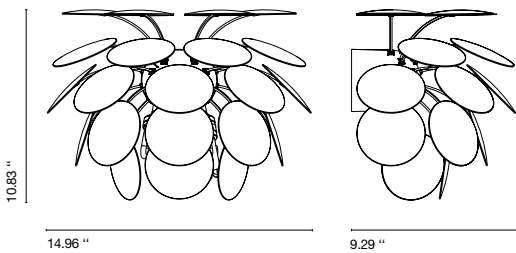

## Christophe Mathieu

**marset**

**Discocó A**

21 opaque discs made in moulded ABS. Chromed semi-sphere.

**Discocó A**

- ⦿ 2x E12 CFL 11W
- ⦿ 2x E12 TYPE G16.5 60W
- ⦿ 2x E12 LED TYPE G16.5 5W

120 V - 60 Hz